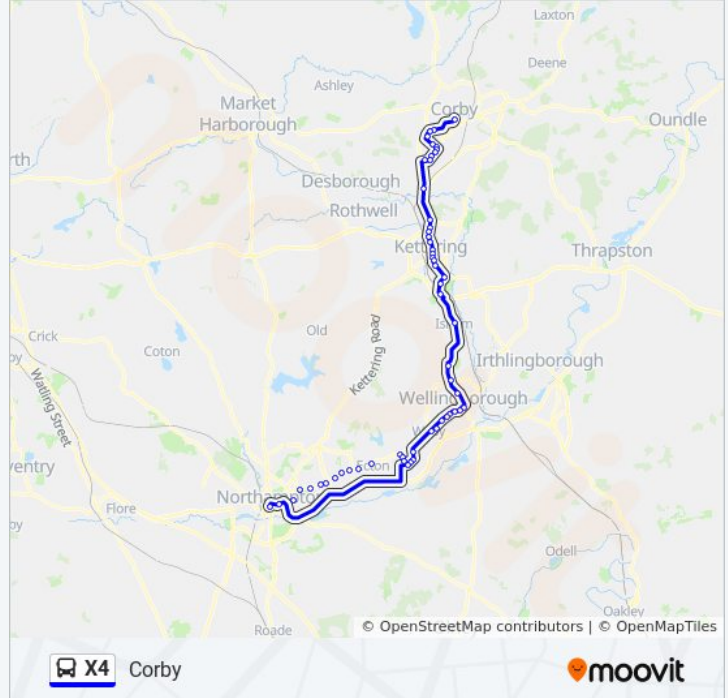

X4 bus Info

Direction: Corby

Stops: 50

Trip Duration: 87 min

Line Summary:

Wilbye Grange, Wellingborough
 Northampton Road, Wellingborough
 Weavers Road, Wellingborough
 Northampton Road, Wellingborough
 Morrisons, Wellingborough
 Church Street Interchange, Wellingborough
 Roche Way, Wellingborough
 Redhill Grange, Wellingborough
 Phone Box, Great Harrowden
 Monk & Minstrel Ph, Isham
 Venture Park, Kettering
 85 Pytchley Road, Kettering
 Pytchley Road, Kettering
 St Mary's Hospital, Kettering
 Police Station, Kettering
 Bus Interchange, Kettering
 Newland Centre, Kettering
 Dryden Street, Kettering
 Charles Street, Kettering
 Satra House, Kettering
 Furnace Lane, Kettering
 Rockingham Paddocks, Kettering
 North Business Park, Kettering
 Storefield Cottages, Great Oakley
 Colyers Avenue, Danesholme
 Kingswood School, Corby
 Glyndebourne Gardens, Beanfield
 Greenhill Rise, Kingswood
 George Street, Corby

Stops: 37

Trip Duration: 59 min

Line Summary:

Pytchley Road, Kettering

St Mary's Hospital, Kettering

Police Station, Kettering

Bus Interchange, Kettering

Direction: Kettering