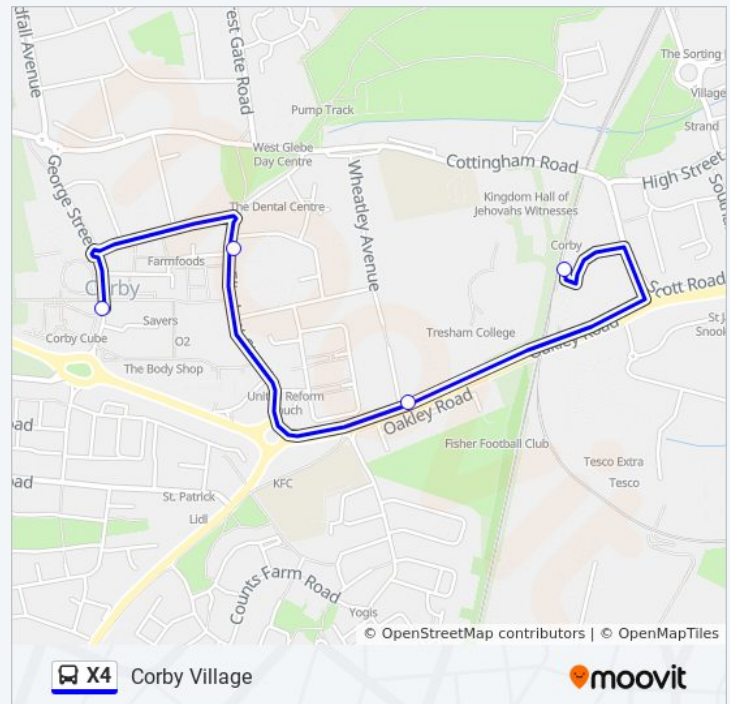

Burghley Drive, Exeter

George Street, Corby

Direction: Corby Village

4 stops

[VIEW LINE SCHEDULE](#)

George Street, Corby

Elizabeth Street, Corby

Burghley Drive, Exeter

Railway Station Forecourt, Corby Village

X4 bus Time Schedule

Corby Village Route Timetable:

Sunday	8:05 PM - 10:05 PM
Monday	Not Operational
Tuesday	Not Operational
Wednesday	Not Operational
Thursday	Not Operational
Friday	Not Operational
Saturday	Not Operational

X4 bus Info

Direction: Corby Village

Stops: 4

Trip Duration: 4 min

Line Summary:

Direction: Oundle

24 stops

[VIEW LINE SCHEDULE](#)

Direction: Oundle

Stops: 24

Trip Duration: 39 min

Line Summary:

Direction: Peterborough

59 stops

[VIEW LINE SCHEDULE](#)

George Street, Corby