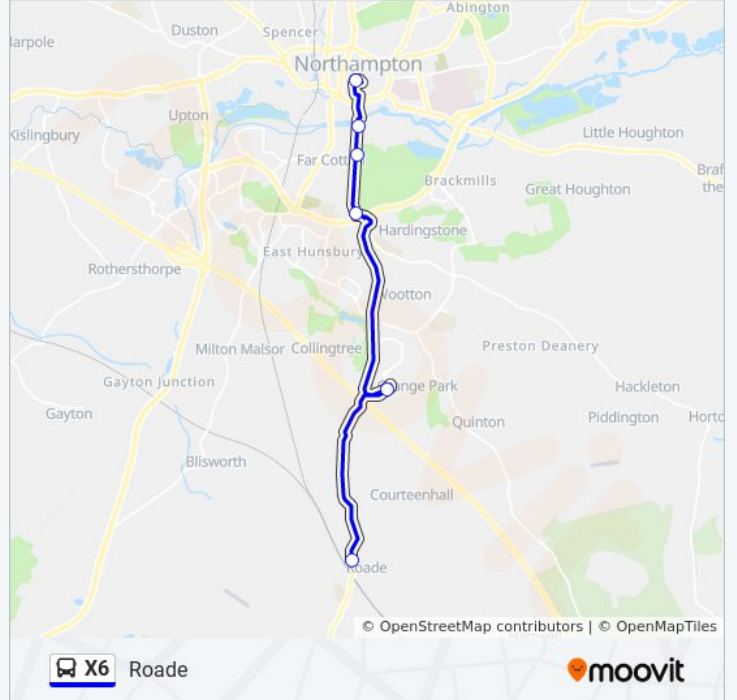

X6 bus time schedules and route maps are available in an offline PDF at moovitapp.com. Use the [Moovit App](#) to see live bus times, train schedule or subway schedule, and step-by-step directions for all public transit in East Midlands.

[About Moovit](#) • [MaaS Solutions](#) • [Supported Countries](#) • [Mooviter Community](#)

© 2024 Moovit - All Rights Reserved

Check Live Arrival Times