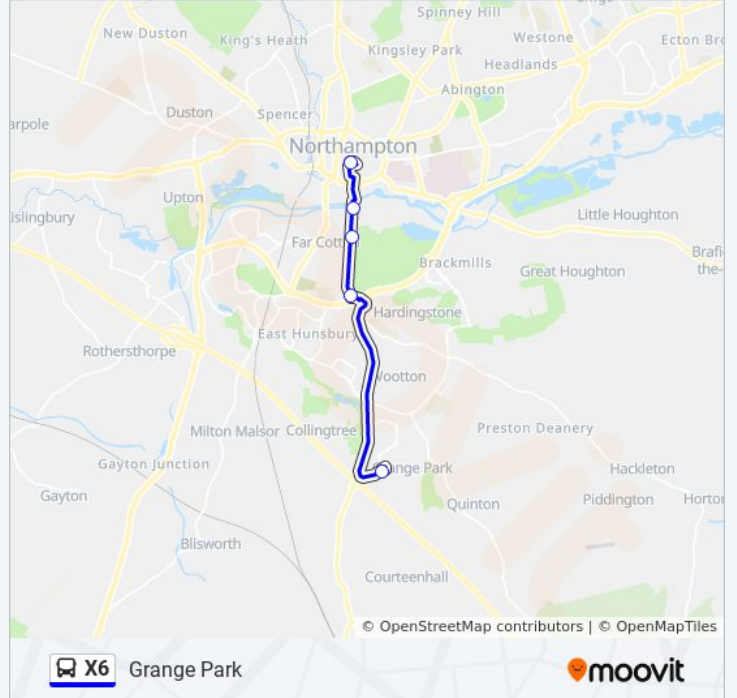

Old Towcester Road, Far Cotton

Delapre Crescent, Delapre

London Road, Delapre

Nene Valley Way Slip Road, Hardingstone

Saxon Avenue Roundabout, Grange Park

Georges Drive, Grange Park

Lake, Grange Park

Rail Freight Interchange, Courteenhall

Northampton Bus Interchange, Northampton

Old Towcester Road, Far Cotton

Delapre Crescent, Delapre

London Road, Delapre

Nene Valley Way Slip Road, Hardingstone

Saxon Avenue Roundabout, Grange Park

Georges Drive, Grange Park

Lake, Grange Park

X6 bus Time Schedule

Grange Park Route Timetable:

Sunday	Not Operational
Monday	5:10 AM - 5:07 PM
Tuesday	5:10 AM - 5:07 PM
Wednesday	5:10 AM - 5:07 PM
Thursday	5:10 AM - 5:07 PM
Friday	Not Operational
Saturday	Not Operational

X6 bus Info

Direction: Grange Park

Stops: 8

Trip Duration: 15 min

Line Summary:

Direction: Northampton

19 stops

[VIEW LINE SCHEDULE](#)