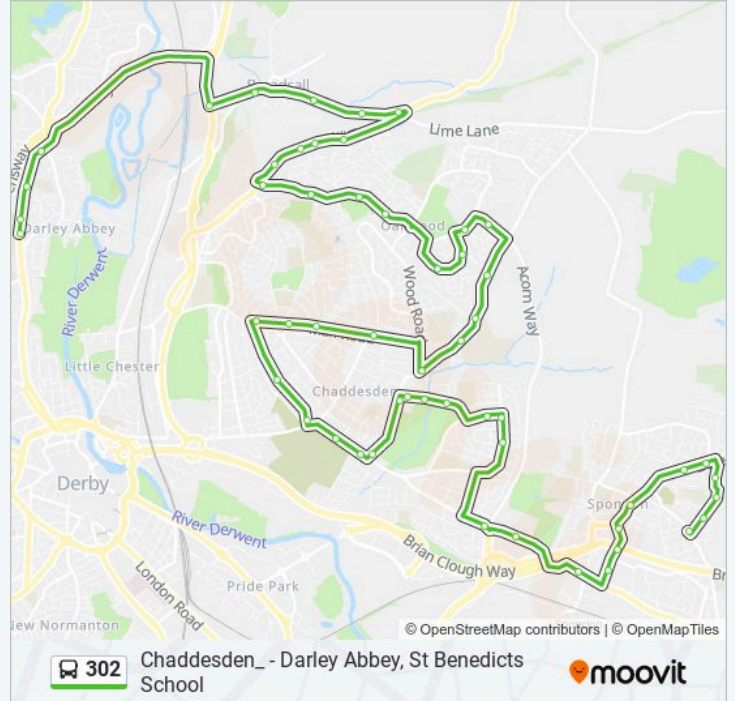

Chaddesden Lane End, Chaddesden

Reginald Road South, Chaddesden

Durham Avenue, Chaddesden

Blue Boy, Chaddesden

Wiltshire Road Top, Chaddesden

Sussex Circus Top, Chaddesden

Worcester Crescent, Chaddesden

Buxton Road, Chaddesden

Wood Road End, Chaddesden

Brookfield Avenue, Chaddesden

Morley Gardens, Chaddesden

Besthorpe Close, Oakwood

Chalfont Square, Oakwood

Appledore Drive, Oakwood

Edwinstowe Road, Oakwood

Danebridge Crescent, Oakwood

Santolina Drive, Oakwood

Sedgebrook Close, Oakwood

Spindletree Drive, Oakwood

Lychgate Close, Oakwood

Windmill Place, Oakwood

Nearwood Drive, Oakwood

Car Showroom, Oakwood

Windmill Inn, Oakwood

Greenway, Breadsall

128 Brookside Road, Breadsall

Breadsall Primary School, Breadsall

Beechcroft, Breadsall

Croft Lane, Breadsall

Church Lane, Darley Abbey

Ferrers Way, Darley Abbey

Slack Lane, Darley Abbey