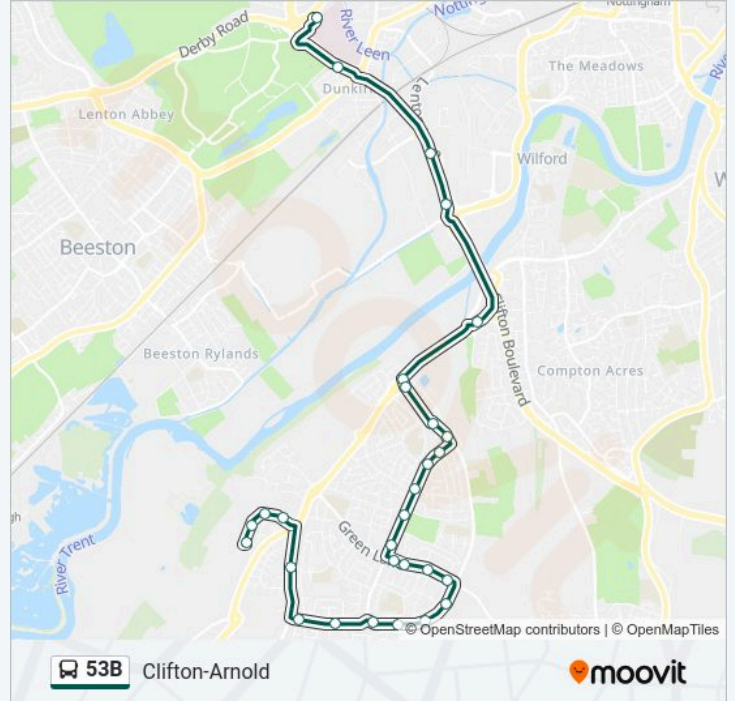

Direction: Lenton Lane Industrial Estate

28 stops

[VIEW LINE SCHEDULE](#)

Mansfield Road, Sherwood (Sh20)

Linby Close, Sherwood (Sh21)

Five Ways, Sherwood

Edwards Lane, Sherwood (Sh22)

Whatton Rise, Sherwood (Sh23)

53B bus Info

Direction: Queens Medical Centre

Stops: 29

Trip Duration: 26 min

Line Summary:

Varney Road, Clifton (CI36)

Dovenby Road, Clifton (CI37)

Southchurch Drive, Clifton (CI38)

Farnborough Rd Co-Op, Clifton (CI39)

Orford Avenue, Clifton (CI40)

Fabis Drive, Clifton (CI41)

Silverdale (SI02)

Clifton Bridge North, Lenton Lane Industrial Estate (LI03)

Showcase Cinema, Lenton Lane Industrial Estate (LI04)

University East Entrance, Dunkirk (Qm01)

Qmc Forecourt, Queens Medical Centre (Qm08)

53B bus time schedules and route maps are available in an offline PDF at moovitapp.com. Use the Moovit App to see live bus times, train schedule or subway schedule, and step-by-step directions for all public transit in East Midlands.