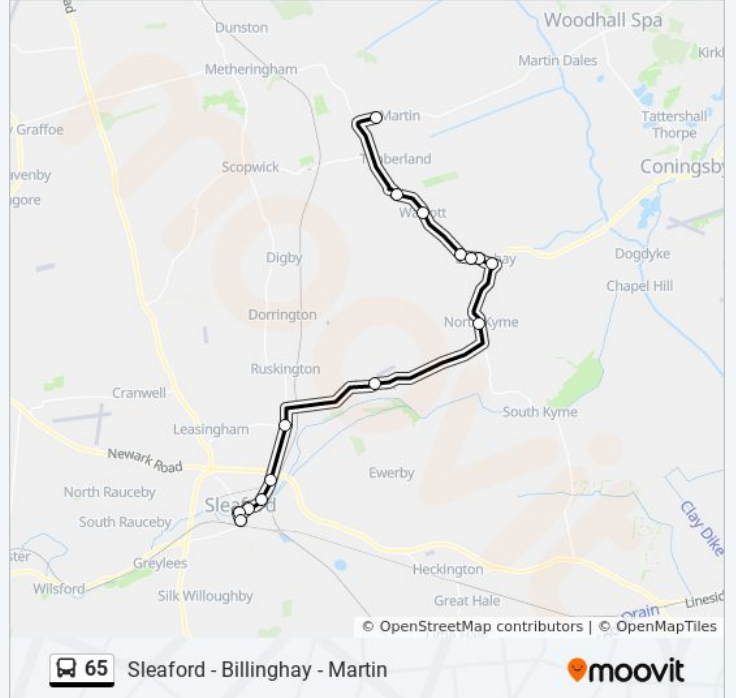

Use the Moovit App to find the closest 65 bus station near you and find out when is the next 65 bus arriving.

Direction: Martin Moor

15 stops

[VIEW LINE SCHEDULE](#)

Yorkshire Trading, Sleaford
Market Place, Sleaford
Duke Street, Sleaford
Woodbridge Road, Sleaford
Pride Parkway, Sleaford
Moor Lane, Leasingham
River Lane, Anwick
The Plough Ph, North Kyme
Ship Inn, Billingham
Park Lane, Billingham
Princess Square, Billingham
Sprite Lane, Billingham
St Oswald's Church, Walcott
Thorpe Tilney Drove, Thorpe Tilney
West Grove, Martin Moor

65 bus Time Schedule

Martin Moor Route Timetable:

Sunday	Not Operational
Monday	9:35 AM
Tuesday	9:35 AM
Wednesday	9:35 AM
Thursday	9:35 AM
Friday	9:35 AM
Saturday	9:35 AM

65 bus Info

Direction: Martin Moor

Stops: 15

Trip Duration: 32 min

Line Summary:

Direction: Sleaford

15 stops

[VIEW LINE SCHEDULE](#)

- West Grove, Martin Moor
- Thorpe Tilney Drove, Thorpe Tilney
- St Oswald's Church, Walcott
- Sprite Lane, Billinghay
- Princess Square, Billinghay
- Park Lane, Billinghay
- Ship Inn, Billinghay
- The Plough Ph, North Kyme
- River Lane, Anwick
- Speedway Corner, Ruskington
- Moor Lane, Leasingham
- Pride Parkway, Sleaford
- Woodbridge Road, Sleaford
- Duke Street, Sleaford
- St Denys Church, Sleaford