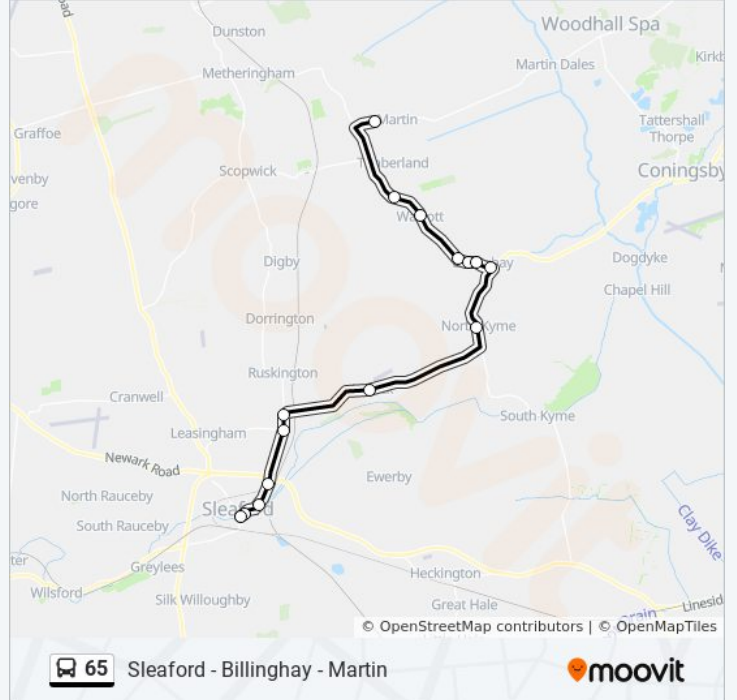

65 bus time schedules and route maps are available in an offline PDF at moovitapp.com. Use the [Moovit App](#) to see live bus times, train schedule or subway schedule, and step-by-step directions for all public transit in East Midlands.

[About Moovit](#) • [MaaS Solutions](#) • [Supported Countries](#) • [Mooviter Community](#)

© 2024 Moovit - All Rights Reserved

Check Live Arrival Times