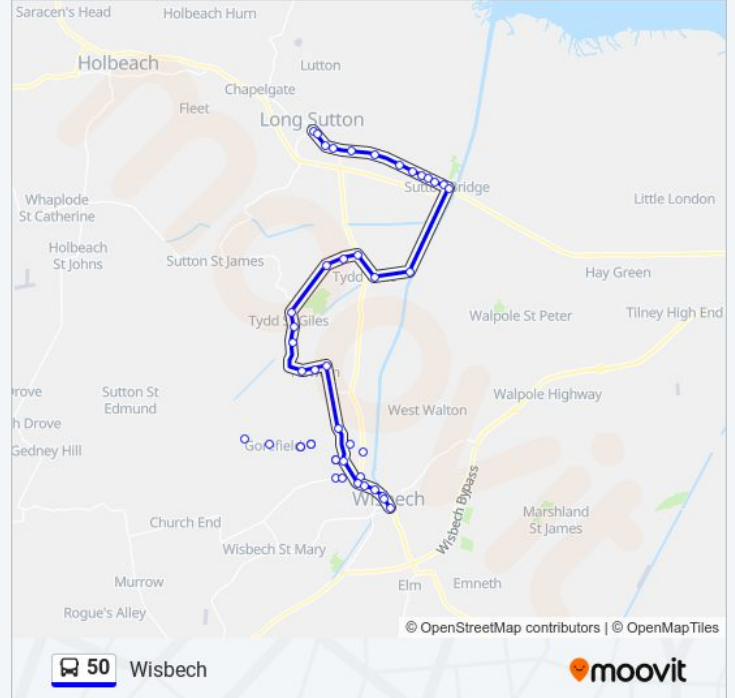

Hockland Road, Tydd St Giles

Church Lane, Tydd St Giles

High Dike Bank, Newton

Mill Lane, Newton

Brewers Lane, Newton

Colvile Road, Newton

Roman Bank, Fitton End

Troughton Way, Leverington

Ringers Lane, Leverington

May's Lane, Fitton End

Gorefield Road, Gorefield

Primary School, Gorefield

Allens Drove, Gorefield

Gorefield Road, Gorefield

May's Lane, Fitton End

Ringers Lane, Leverington

Foot Bridge, Leverington

Leverington Common, Leverington

Sutton Road, Leverington

Leverington Road, Wisbech

Peckover School, Wisbech

Asda Superstore, Wisbech

North End, Wisbech

Horse Fair Bus Station, Wisbech

50 bus time schedules and route maps are available in an offline PDF at moovitapp.com. Use the [Moovit App](#) to see live bus times, train schedule or subway schedule, and step-by-step directions for all public transit in East Midlands.

[About Moovit](#) • [MaaS Solutions](#) • [Supported Countries](#) • [Mooviter Community](#)

© 2024 Moovit - All Rights Reserved

Check Live Arrival Times