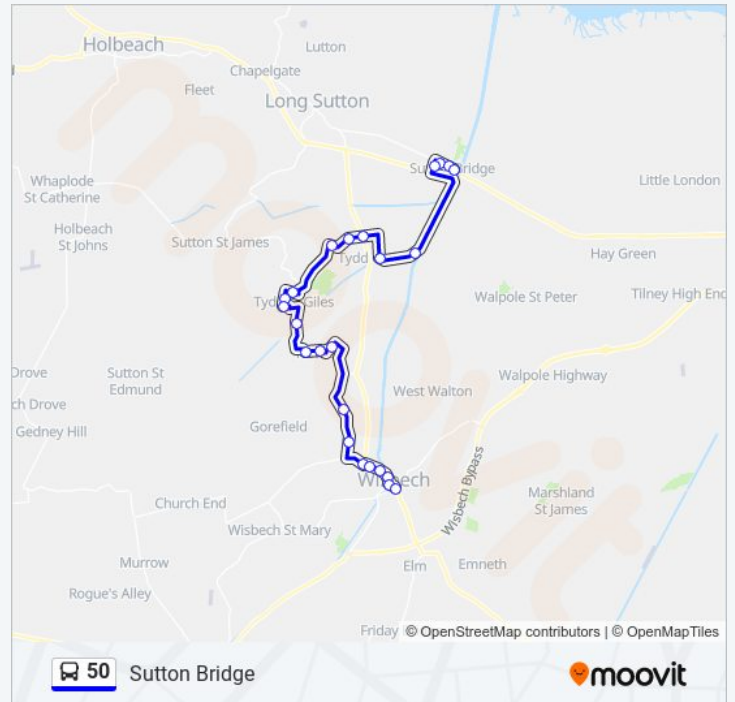

### 50 bus Info

**Direction:** Sutton Bridge

**Stops:** 24

**Trip Duration:** 38 min

**Line Summary:**

### Direction: Tydd St Giles

14 stops

[VIEW LINE SCHEDULE](#)

Horse Fair Bus Station, Wisbech

North End, Wisbech

Asda Superstore, Wisbech

Peckover School, Wisbech

Leverington Road, Wisbech

Sutton Road, Leverington

Troughton Way, Leverington

Roman Bank, Fitton End

Colville Road, Newton

Brewers Lane, Newton

Mill Lane, Newton

High Dike Bank, Newton

Mill Lane, Newton

Brewers Lane, Newton

Colvile Road, Newton

Roman Bank, Fitton End

Troughton Way, Leverington

Ringers Lane, Leverington

May's Lane, Fitton End

Gorefield Road, Gorefield