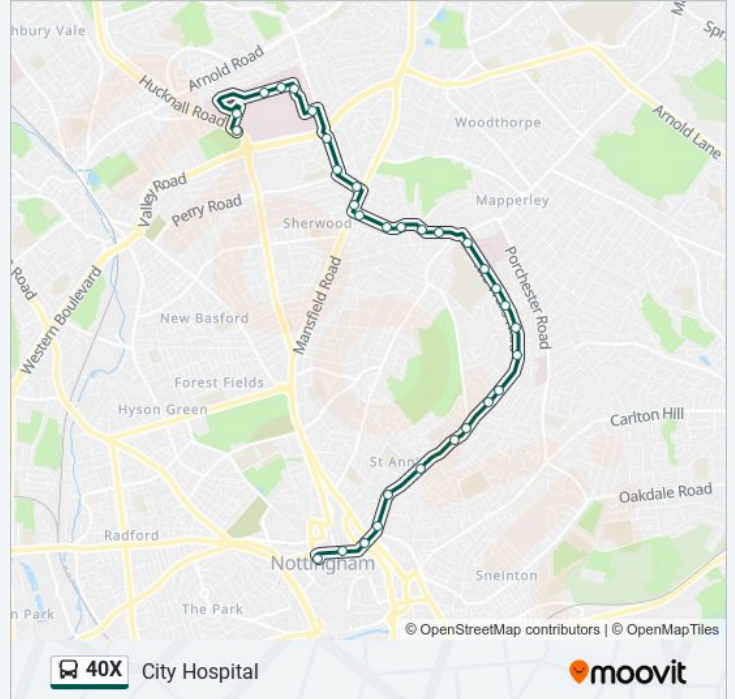

Direction: City Hospital

31 stops

[VIEW LINE SCHEDULE](#)

- Queen Street, Nottingham
- Victoria Centre, Nottingham
- Pryzm, Nottingham
- Curzon Street, St Anns (Sa09)
- Hedderley Walk, St Anns (Sa10)
- Robin Hood Chase, St Anns (Sa11)
- Luther Close, St Anns (Sa12)
- Ransom Road, St Anns (Sa13)
- Botany Avenue, Thorneywood (Sa14)
- Brewsters Road, Thorneywood (Sa15)
- Kildare Road, Thorneywood (Sa36)
- Landmere Gardens, Mapperley (Sa37)
- The Chestnuts, Mapperley (Sa38)
- Boynton Drive, Mapperley (Sa39)
- Elliott Durham School, Mapperley (Sa40)
- Woodborough Road, Mapperley (Sa42)
- Maurice Drive, Mapperley (Ma47)
- Gordon Rise, Mapperley (Ma60)
- Sherwood Vale, Mapperley (Sh81)
- Cavendish Vale, Mapperley (Sh82)
- Mansfield Street, Mapperley (Sh83)

40X bus Info

Direction: City Hospital

Stops: 31

Trip Duration: 24 min

Line Summary:

Sherwood Shops, Sherwood (Sh06)

Sherwood Manor, Sherwood (Sh30)

Perry Road, Sherwood (Sh31)

Five Ways, Sherwood (Sh32)

Yellow Car Park, City Hospital (Sh125)

Purple Car Park, City Hospital

Radiotherapy, City Hospital

Main Entrance, City Hospital

Day Surgery Unit, City Hospital

City Hospital

Direction: Nottingham

31 stops

[VIEW LINE SCHEDULE](#)

Purple Car Park, City Hospital

Radiotherapy, City Hospital

Main Entrance, City Hospital

Day Surgery Unit, City Hospital

City Hospital

Hucknall Road, Sherwood (Sh25)