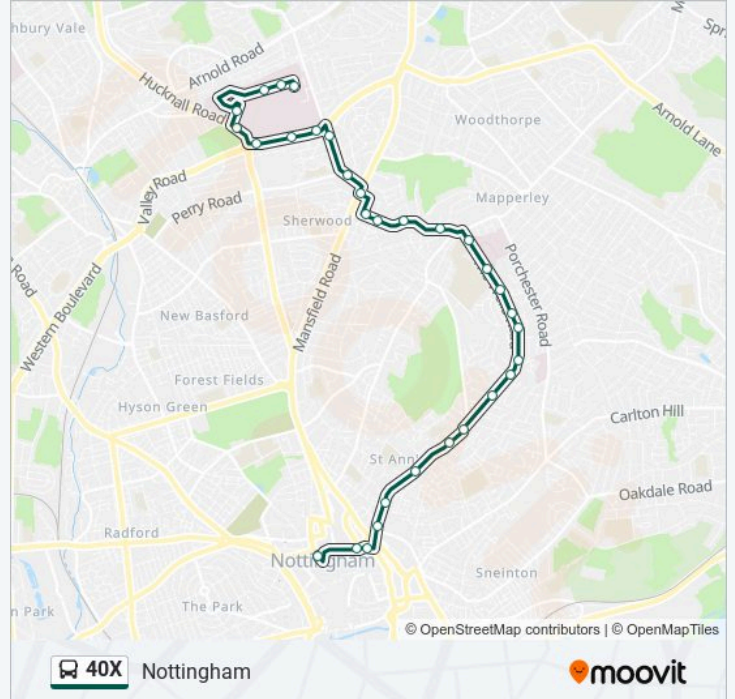

Direction: City Hospital

31 stops

[VIEW LINE SCHEDULE](#)

- Queen Street, Nottingham
- Victoria Centre, Nottingham
- Pryzm, Nottingham
- Curzon Street, St Anns (Sa09)
- Hedderley Walk, St Anns (Sa10)
- Robin Hood Chase, St Anns (Sa11)
- Luther Close, St Anns (Sa12)
- Ransom Road, St Anns (Sa13)
- Botany Avenue, Thorneywood (Sa14)
- Brewsters Road, Thorneywood (Sa15)
- Kildare Road, Thorneywood (Sa36)
- Landmere Gardens, Mapperley (Sa37)
- The Chestnuts, Mapperley (Sa38)
- Boynton Drive, Mapperley (Sa39)
- Elliott Durham School, Mapperley (Sa40)
- Woodborough Road, Mapperley (Sa42)
- Maurice Drive, Mapperley (Ma47)
- Gordon Rise, Mapperley (Ma60)
- Sherwood Vale, Mapperley (Sh81)
- Cavendish Vale, Mapperley (Sh82)
- Mansfield Street, Mapperley (Sh83)

40X bus Info

Direction: City Hospital

Stops: 31

Trip Duration: 24 min

Line Summary:

Sherwood Shops, Sherwood (Sh06)

Sherwood Manor, Sherwood (Sh30)

Perry Road, Sherwood (Sh31)

Sherwood Vale, Mapperley (Sh86)

Maurice Drive, Mapperley (Ma48)

Woodborough Road, Mapperley (Sa43)

Elliott Durham School, Mapperley (Sa44)

Boynton Drive, Mapperley (Sa45)

40X bus Time Schedule

Nottingham Route Timetable:

Luther Close, St Anns (Sa05)

Robin Hood Chase, St Anns (Sa06)

Hedderley Walk, St Anns (Sa07)

Curzon Street, St Anns (Sa08)

East Street, Nottingham

Victoria Centre, Nottingham

Queen Street, Nottingham

40X bus time schedules and route maps are available in an offline PDF at moovitapp.com. Use the Moovit App to see live bus times, train schedule or subway schedule, and step-by-step directions for all public transit in East Midlands.