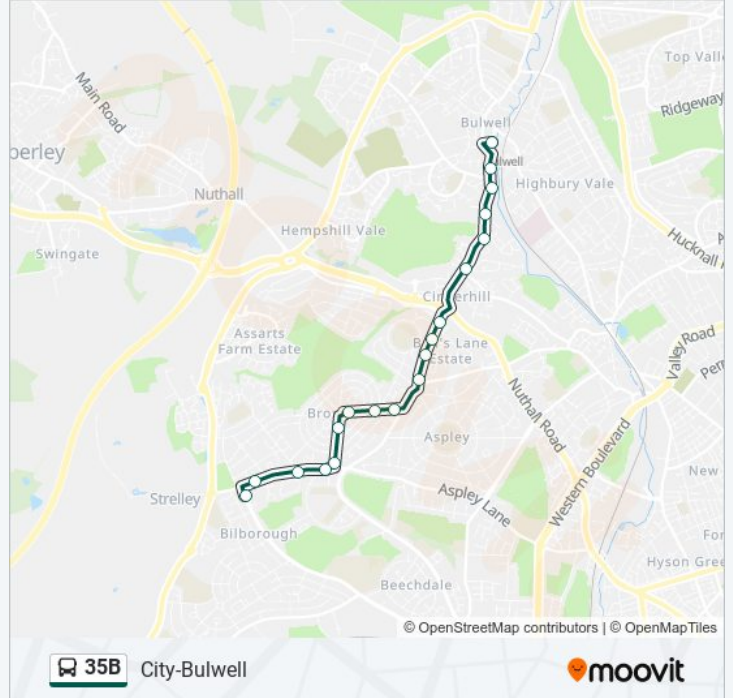

Direction: Bilborough

19 stops

[VIEW LINE SCHEDULE](#)

- Bulwell Bus Station, Bulwell (Bu05)
- Sellers Wood Drive, Bulwell (Bu45)
- Coventry Court, Hempshill Vale (Bu46)
- Glenn'S, Hempshill Vale (Bu47)
- Leonard Street, Hempshill Vale (Bu48)
- Headstocks, Cinderhill (Bu49)
- Walbrook Close, Cinderhill (As01)
- Harpenden Square, Aspley (As02)
- Dulverton Vale, Aspley (As03)
- Eltham Drive, Aspley (As04)
- Coleby Road Bottom, Broxtowe Estate (Br01)
- Beckley Road, Broxtowe Estate (Br02)
- Coleby Road Top, Broxtowe Estate (Br03)
- Whitwell Road, Broxtowe Estate (Br04)
- Withern Road, Broxtowe Estate (Br05)
- Asda, Strelley (St01)
- Helston Drive, Strelley (St02)
- St Michaels Avenue, Strelley (St03)
- Wigman Road Top, Bilborough (Bi28)

35B bus Time Schedule

Bilborough Route Timetable:

Sunday	23:17
Monday	23:17
Tuesday	23:17
Wednesday	23:17
Thursday	23:17
Friday	23:17
Saturday	23:17

35B bus Info

Direction: Bilborough

Stops: 19

Trip Duration: 14 min

Line Summary:

Direction: Strelley

44 stops

[VIEW LINE SCHEDULE](#)

- Victoria Centre, Nottingham
- Elite, Nottingham
- Angel Row A4, Nottingham
- Cathedral, Nottingham
- Canning Circus (Cc04)
- Seely Road, Lenton (Le07)
- Harrington Drive, Lenton (Le08)
- Savoy Cinema, Lenton (Le09)
- Lenton Boulevard, Lenton (Le10)
- Faraday Road, Lenton (Le11)
- Hillside, Lenton (Le12)
- Qmc Main Entrance, Queens Medical Centre (Qm04)
- North Entrance, Nottingham University Main Campus (Un15)
- Lenton Hall, Nottingham University Main Campus (Un16)
- Wollaton Park Gates, Nottingham University Main Campus (Un17)
- Charles Avenue, Lenton Abbey (Un18)

35B bus Info

Direction: Strelley

Stops: 44

Trip Duration: 37 min

Line Summary:

The Priory, Wollaton (Wo46)

Parkside, Wollaton (Wo47)

Parkside Rise, Wollaton (Wo48)