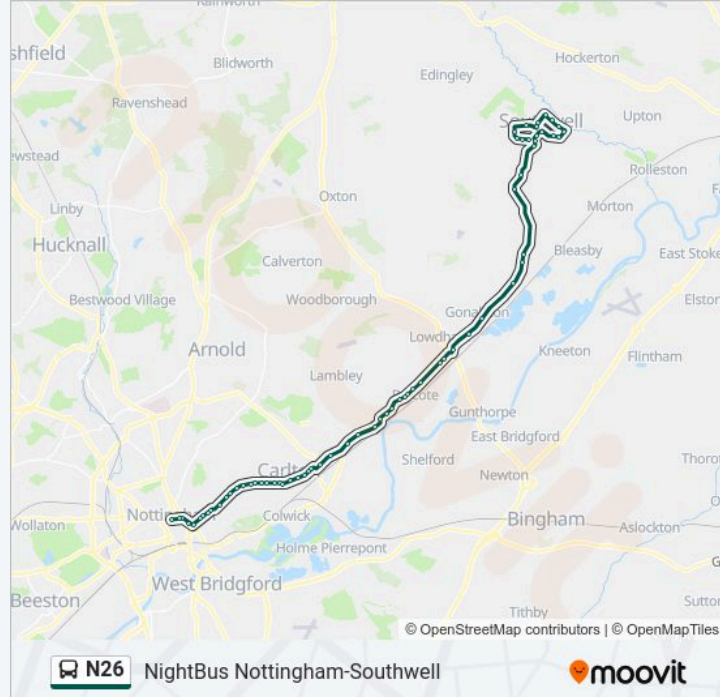

N26 bus Info

Direction: Nottingham

Stops: 67

Trip Duration: 47 min

Line Summary:

Corner Croft, Thurgarton

Station Road, Thurgarton

Crossroads, Gonalston

Poplars Avenue, Burton Joyce

Chesterfield Drive, Burton Joyce

Wheatsheaf Court, Burton Joyce

Lambley Lane, Burton Joyce

Ash Close, Burton Joyce

Woodside Road, Burton Joyce

Nottingham Road, Burton Joyce

Linden Grove, Gedling

Florence Road, Gedling

Burton Close, Carlton

Ousebridge Drive, Carlton

Manor Crescent, Carlton

Manor Green Walk, Carlton

Carlton Square, Carlton

Tesco, Carlton

Southcliffe Road, Carlton

Chesterfield Street, Carlton

Forester Grove, Carlton

Buntings Lane, Carlton

Hooton Road, Carlton

Second Avenue, Carlton

Standhill Road, Carlton

Brentcliffe Avenue, Bakersfield (Ca10)

Comery Avenue, Bakersfield (Ca11)