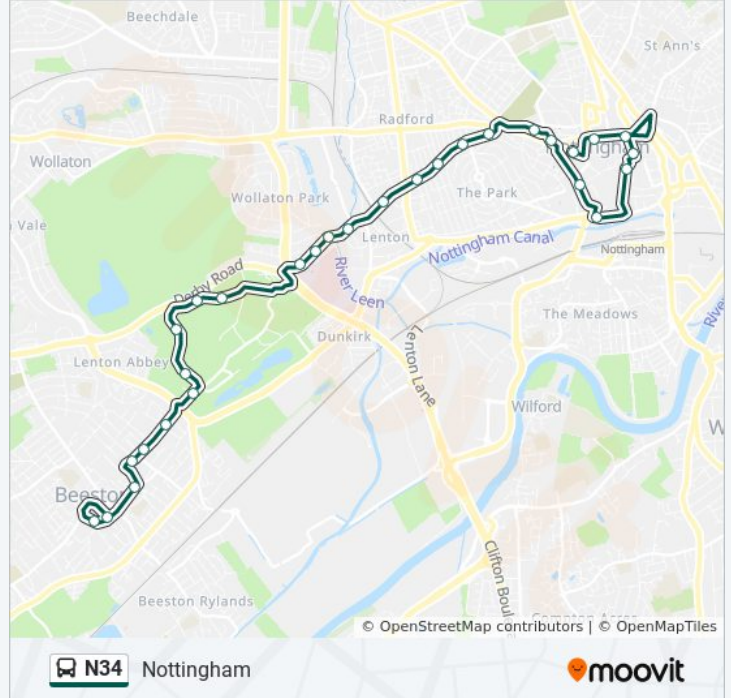

**N34 bus Info**

**Direction:** Nottingham

**Stops:** 31

**Trip Duration:** 25 min

**Line Summary:**

Faraday Road, Lenton (Le03)  
Savoy Cinema, Lenton (Le04)  
Harrington Drive, Lenton (Le05)  
Seely Road, Lenton (Le06)  
Canning Circus (Cc05)  
Wollaton Street, Nottingham  
Tollhouse Hill, Nottingham  
Maid Marian Way, Nottingham  
Broadmarsh, Nottingham  
Popham Street, Nottingham  
Canal Street, Nottingham  
Ice Arena, Nottingham  
East Street, Nottingham  
Victoria Centre, Nottingham  
Elite, Nottingham  
Angel Row A3, Nottingham