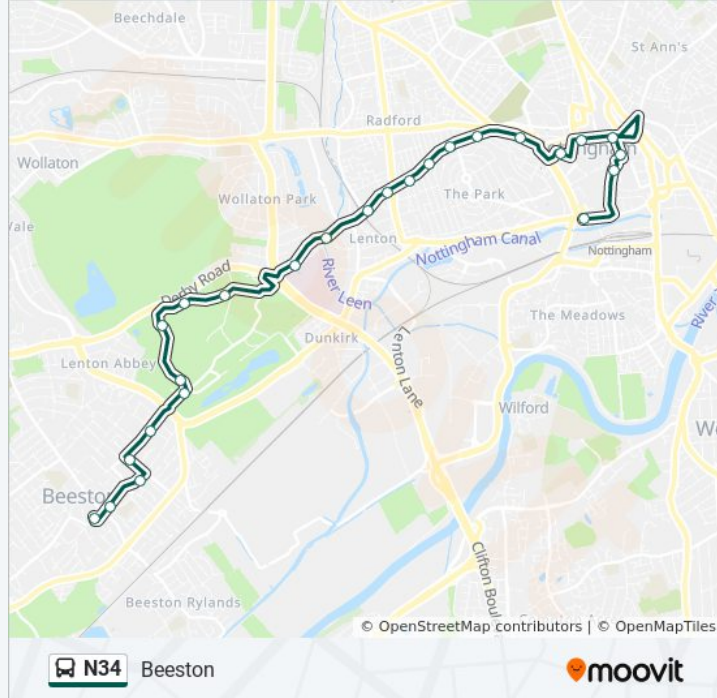

**Direction: Beeston**

27 stops

[VIEW LINE SCHEDULE](#)

- Broadmarsh, Nottingham
- Popham Street, Nottingham
- Canal Street, Nottingham
- Ice Arena, Nottingham
- East Street, Nottingham
- Victoria Centre, Nottingham
- Elite, Nottingham
- Angel Row A3, Nottingham
- Cathedral, Nottingham
- Canning Circus (Cc04)
- Seely Road, Lenton (Le07)
- Harrington Drive, Lenton (Le08)
- Savoy Cinema, Lenton (Le09)
- Lenton Boulevard, Lenton (Le10)
- Faraday Road, Lenton (Le11)
- Hillside, Lenton (Le12)
- Qmc Main Entrance, Queens Medical Centre (Qm04)
- Lenton And Wortley Hall, Nottingham University Main Campus (Un43)
- Derby Hall, Nottingham University Main Campus (Un46)
- East Midlands Conference Centre, Nottingham

**N34 bus Info**

**Direction:** Beeston

**Stops:** 27

**Trip Duration:** 32 min

**Line Summary:**

University Main Campus (Un44)

Lenton Grove, Nottingham University Main Campus (Un45)

University West Entrance, Nottingham University Main Campus (Un33)

Salthouse Lane, Beeston

Humber Road, Beeston

Resource Centre, Beeston

Jessamine Court, Beeston

Beeston Bus & Tram Interchange, Beeston

**Direction: Nottingham**

31 stops

[VIEW LINE SCHEDULE](#)

Beeston Bus & Tram Interchange, Beeston

Church Street, Beeston

City Road, Beeston

Marlborough Road, Beeston

Humber Road, Beeston

Salthouse Lane, Beeston

University West Entrance, Nottingham University Main Campus (Un28)