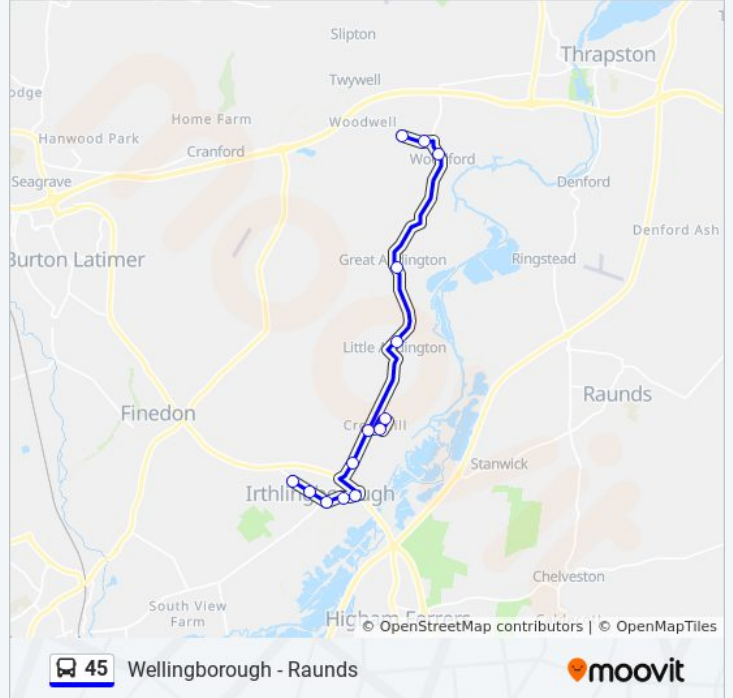

45

Wellingborough - Raunds

Get The App

The 45 bus line (Wellingborough - Raunds) has 2 routes. For regular weekdays, their operation hours are:

(1) Irthlingborough: 8:00 AM(2) Woodford: 3:25 PM

Use the Moovit App to find the closest 45 bus station near you and find out when is the next 45 bus arriving.

Direction: Irthlingborough

14 stops

[VIEW LINE SCHEDULE](#)

Mill Road, Woodford
Highfield, Woodford
Rose Terrace, Woodford
Hare & Hounds Ph, Great Addington
The Bell Ph, Little Addington
Recreation Ground, Irthlingborough
Palmer Avenue, Irthlingborough
Laundry, Irthlingborough
143 Addington Road, Irthlingborough
Ford Garage, Irthlingborough
Manor Drive, Irthlingborough
Church Street, Irthlingborough
Holbush Way, Irthlingborough
Huxlow School, Irthlingborough

45 bus Time Schedule

Irthlingborough Route Timetable:

Sunday	Not Operational
Monday	8:00 AM
Tuesday	8:00 AM
Wednesday	8:00 AM
Thursday	8:00 AM
Friday	Not Operational
Saturday	Not Operational

45 bus Info

Direction: Irthlingborough

Stops: 14

Trip Duration: 25 min

Line Summary:

Direction: Woodford

14 stops

[VIEW LINE SCHEDULE](#)

- Huxlow School, Irthlingborough
- Holbush Way, Irthlingborough
- New Street, Irthlingborough
- Ford Garage, Irthlingborough
- 143 Addington Road, Irthlingborough
- Laundry, Irthlingborough
- Recreation Ground, Irthlingborough
- Palmer Avenue, Irthlingborough
- The Bell Ph, Little Addington
- Hare & Hounds Ph, Great Addington
- The Green, Woodford
- Rose Terrace, Woodford
- Highfield, Woodford
- Mill Road, Woodford