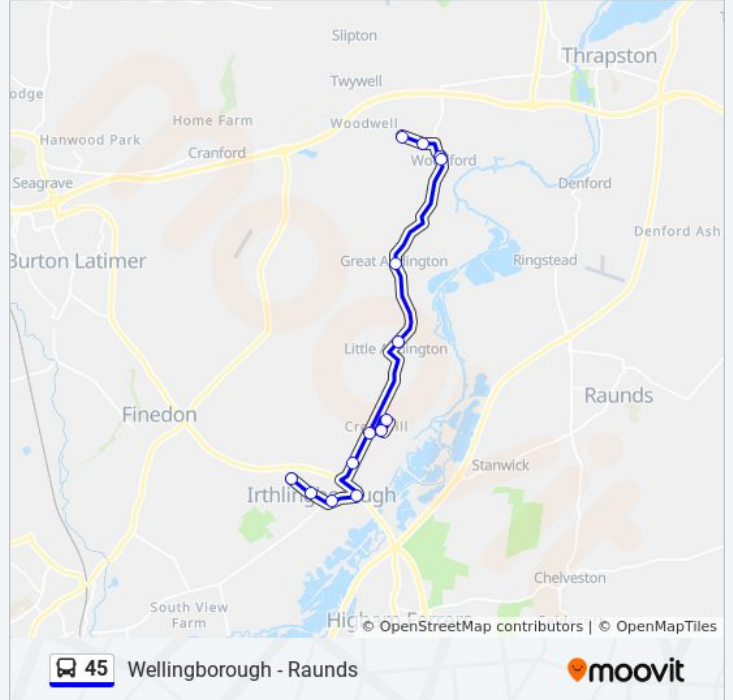

45 bus time schedules and route maps are available in an offline PDF at moovitapp.com. Use the [Moovit App](#) to see live bus times, train schedule or subway schedule, and step-by-step directions for all public transit in East Midlands.

[About Moovit](#) • [MaaS Solutions](#) • [Supported Countries](#) • [Mooviter Community](#)

© 2024 Moovit - All Rights Reserved

Check Live Arrival Times