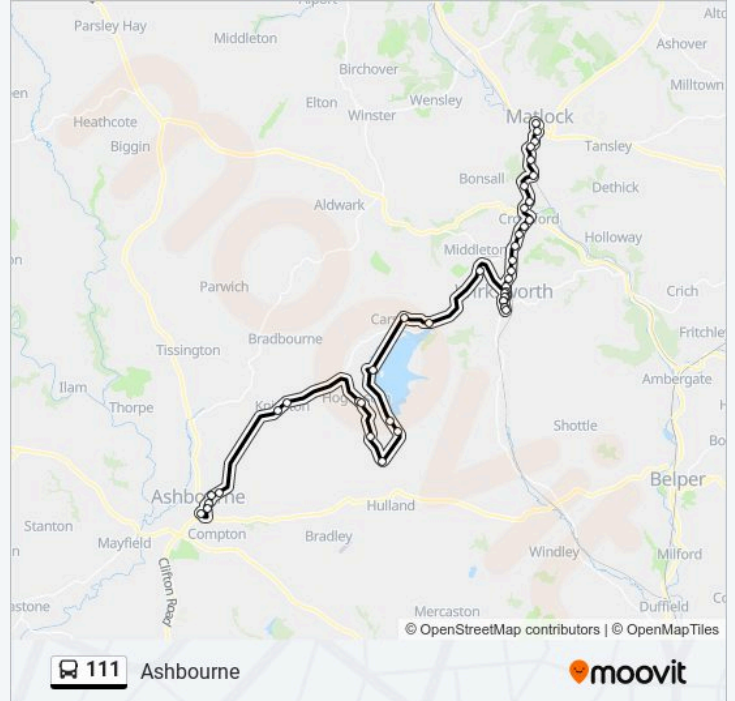

**111 bus Info**

**Direction:** Ashbourne

**Stops:** 42

**Trip Duration:** 52 min

**Line Summary:**

Anthony Gell School, Wirksworth

St John's Street, Wirksworth

Market Place, Wirksworth

Four Lane Ends, Hognaston

Turlow Fields, Hognaston

Mills Croft, Hognaston

Church, Hognaston

Church, Kniveton

Red Lion, Kniveton

102 the Green Road, Ashbourne

Cockayne Avenue, Ashbourne

Shaw Croft, Ashbourne

Ashbourne Bus Station, Ashbourne

**Direction: Carsington Water**

10 stops

[VIEW LINE SCHEDULE](#)

Ashbourne Bus Station, Ashbourne

Church Street, Ashbourne

Cockayne Avenue, Ashbourne

102 the Green Road, Ashbourne

Red Lion, Kniveton

Church, Kniveton

Turlow Fields, Hognaston

Carsington Fields, Carsington Water

**111 bus Time Schedule**

Carsington Water Route Timetable:

Sunday	Not Operational
Monday	Not Operational
Tuesday	Not Operational
Wednesday	Not Operational
Thursday	Not Operational
Friday	Not Operational
Saturday	08:40