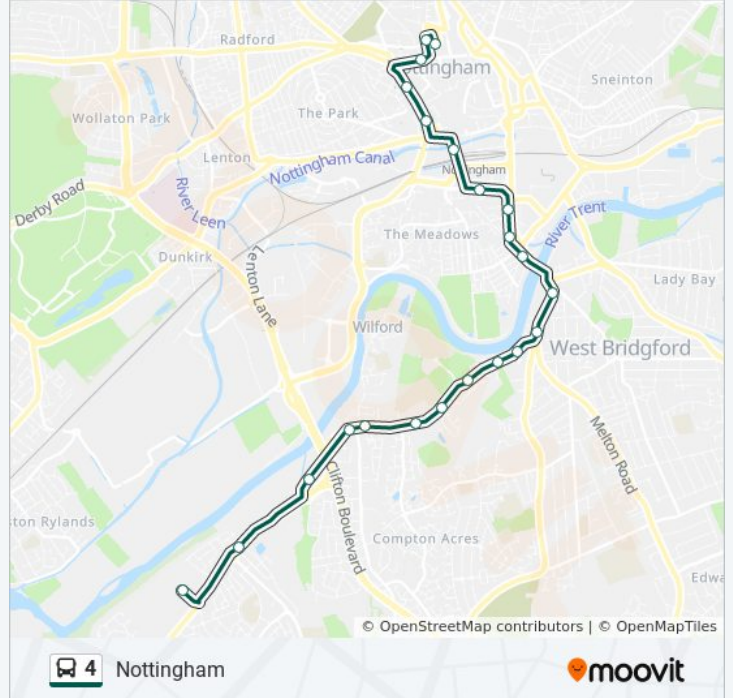

Mount Street, Nottingham

Upper Parliament Street, Nottingham

Ntu City Campus, Nottingham

Burton Street, Nottingham

4 bus time schedules and route maps are available in an offline PDF at moovitapp.com. Use the [Moovit App](#) to see live bus times, train schedule or subway schedule, and step-by-step directions for all public transit in East Midlands.

[About Moovit](#) • [MaaS Solutions](#) • [Supported Countries](#) • [Mooviter Community](#)

© 2024 Moovit - All Rights Reserved

Check Live Arrival Times