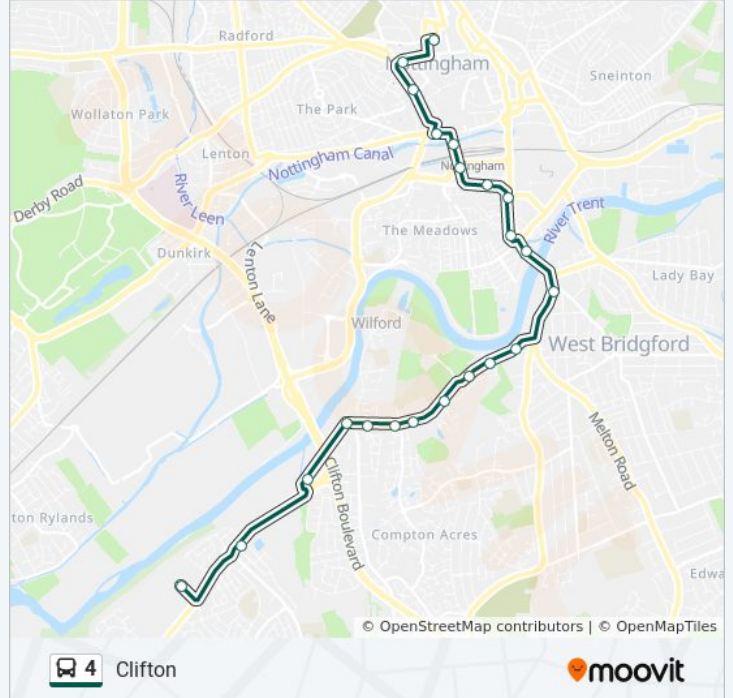

**Direction: Clifton**

22 stops

[VIEW LINE SCHEDULE](#)

- Burton Street, Nottingham
- Upper Parliament Street, Nottingham
- Maid Marian Way, Nottingham
- Collin Street, Nottingham
- Nottingham Railway Station, Nottingham
- Arkwright Street, Meadows (Me01)
- Lammas Gardens, Meadows (Me02)
- Eugene Gardens, Meadows (Me03)
- Ryehill Street, Meadows (Me04)
- Victoria Embankment, Trent Bridge (Me05)
- County Hall, Trent Bridge
- Little Bounds, West Bridgford
- Bruce Drive, West Bridgford
- Gresham Close, West Bridgford
- Foxfield Way, West Bridgford
- Roko, Wilford
- Wilford Lane Tram Stop, Wilford (Wi36)
- Wilford Green, Wilford (Wi06)
- The Harvester, Wilford (Wi34)
- Clifton Bridge South, Wilford (Wi07)
- Fabis Drive, Clifton (CI01)
- Clifton Campus, Clifton (CI97)

**4 bus Info**

**Direction:** Clifton

**Stops:** 22

**Trip Duration:** 26 min

**Line Summary:**

### Direction: Nottingham

22 stops

[VIEW LINE SCHEDULE](#)

- Clifton Campus, Clifton (CI97)
- Fabis Drive, Clifton (CI41)
- Clifton Bridge South, Wilford (Wi08)
- The Harvester, Wilford (Wi35)
- Wilford Green, Wilford (Wi09)
- Roko, Wilford
- Foxfield Way, West Bridgford
- Gresham Close, West Bridgford
- Bruce Drive, West Bridgford
- Little Bounds, West Bridgford
- Balmoral Avenue, West Bridgford
- County Hall, Trent Bridge
- Victoria Embankment, Trent Bridge (Me06)
- Ryehill Street, Meadows (Me07)
- Eugene Gardens, Meadows (Me08)
- Lammas Gardens, Meadows (Me09)
- Nottingham Railway Station, Nottingham
- St Nicholas' Church, Nottingham

### 4 bus Info

**Direction:** Nottingham

**Stops:** 22

**Trip Duration:** 25 min

**Line Summary:**

Mount Street, Nottingham

Upper Parliament Street, Nottingham

Ntu City Campus, Nottingham