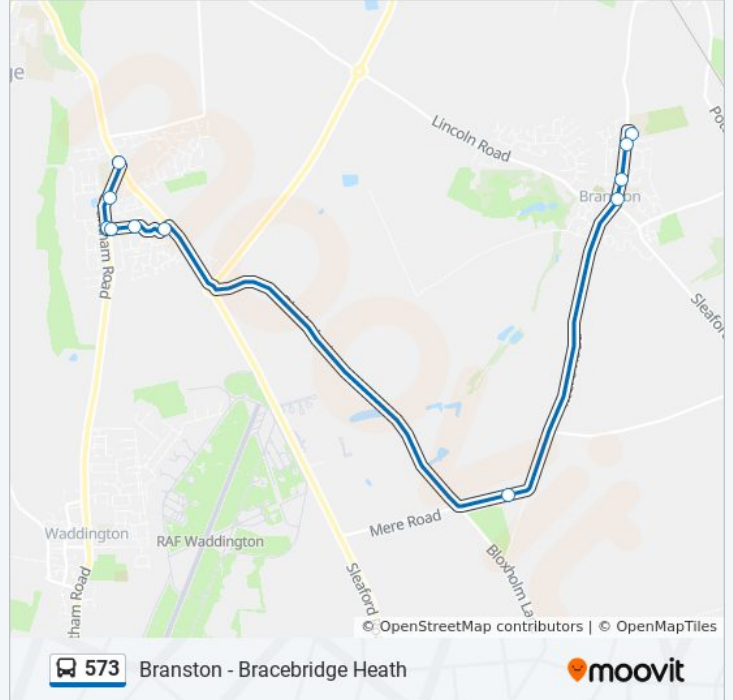

573 bus time schedules and route maps are available in an offline PDF at moovitapp.com. Use the [Moovit App](#) to see live bus times, train schedule or subway schedule, and step-by-step directions for all public transit in East Midlands.

[About Moovit](#) • [MaaS Solutions](#) • [Supported Countries](#) • [Mooviter Community](#)

© 2024 Moovit - All Rights Reserved

Check Live Arrival Times