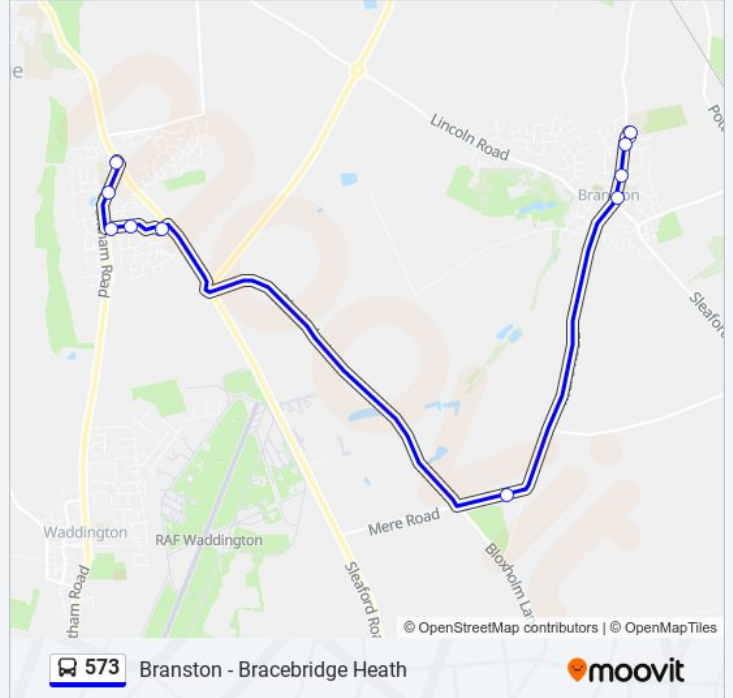

### Direction: Bracebridge Heath

10 stops

[VIEW LINE SCHEDULE](#)

Community College Bus Park, Branston

Hillside Estate, Branston

Fairleas, Branston

Curtois Close, Branston

East Mere Farm Cottages, Branston

### 573 bus Time Schedule

Bracebridge Heath Route Timetable:

Sunday	Not Operational
Monday	Not Operational
Tuesday	15:55
Wednesday	15:55
Thursday	15:55
Friday	15:55
Saturday	Not Operational

### 573 bus Info

**Direction:** Bracebridge Heath

**Stops:** 10

**Trip Duration:** 25 min

**Line Summary:**

**Direction: Branston**

11 stops

[VIEW LINE SCHEDULE](#)

- Library, Bracebridge Heath
- Holme Close, Bracebridge Heath
- St John's Road, Bracebridge Heath
- Mount Road, Bracebridge Heath
- St John's Square, Bracebridge Heath
- Fernleigh Avenue, Bracebridge Heath
- East Mere Farm Cottages, Branston
- Curtois Close, Branston
- Fairleas, Branston
- Hillside Estate, Branston
- Community College Bus Park, Branston