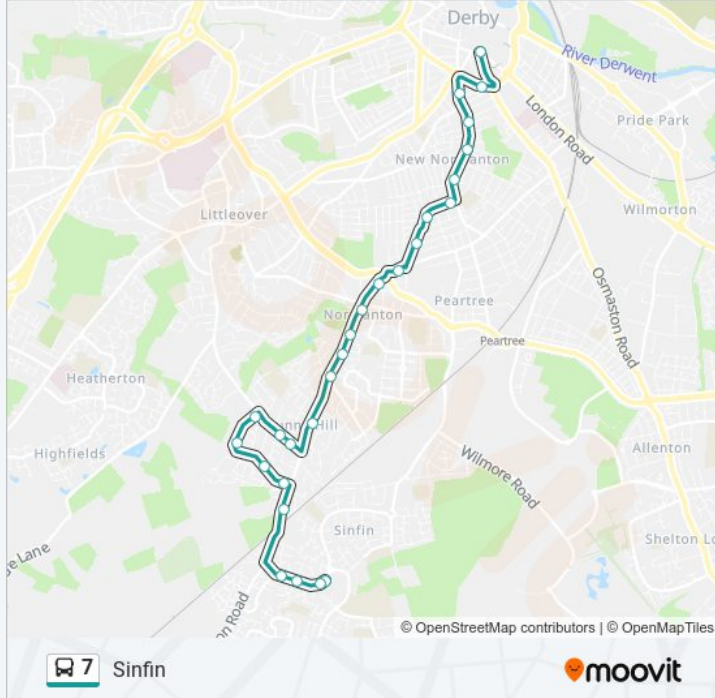

Direction: Derby

24 stops

[VIEW LINE SCHEDULE](#)

Harrier Way, Sinfin
Cairngorm Drive, Sinfin
Kirkland Way, Stenson Fields
Southcroft, Sunny Hill
Swarkestone Drive, Sunny Hill
The Oaklands, Sunny Hill
Bowbridge Avenue, Sunny Hill
Oaklands Avenue Top, Sunny Hill
Birchwood Avenue, Sunny Hill
Blagreaves Library, Sunny Hill
Hill Top, Sunny Hill
Wellesley Avenue, Sunny Hill
Ainsworth Drive, Normanton
Village Street, Normanton
Offerton Avenue, Normanton
Cavendish, Normanton
Crewe Street, Normanton
Sikh Temple, Normanton
Stanhope Street, Normanton
Lower Dale Road, Rose Hill
Dashwood Street, Rose Hill
Charnwood Street, Rose Hill

Direction: Derby

Stops: 24

Trip Duration: 28 min

Line Summary:

Leopold Street, Derby

St Peters Street, Derby

Direction: Sinfin

27 stops

[VIEW LINE SCHEDULE](#)

St Peters Street, Derby

Lara Croft Way, Derby

Leopold Street, Derby

Hartington Street, Rose Hill

Dashwood Street, Rose Hill

Lower Dale Road, Rose Hill

Stanhope Street, Normanton

Swarkestone Drive, Sunny Hill

Nicola Gardens, Sunny Hill

Kirkland Way, Stenson Fields

Cairngorm Drive, Sinfin

Harrier Way, Sinfin

Harrier Way, Sinfin

7 bus time schedules and route maps are available in an offline PDF at moovitapp.com. Use the [Moovit App](#) to see live bus times, train schedule or subway schedule, and step-by-step directions for all public transit in East Midlands.