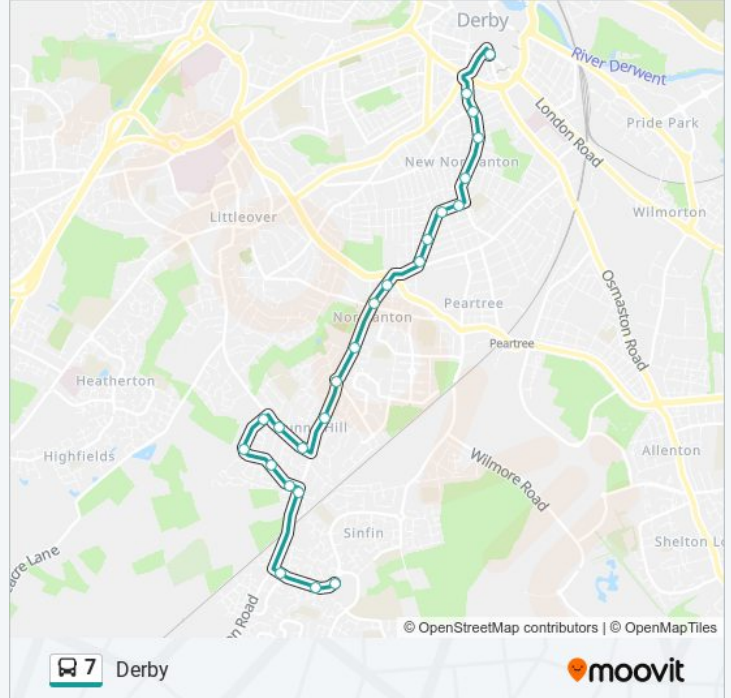

Direction: Derby

24 stops

[VIEW LINE SCHEDULE](#)

Harrier Way, Sinfin
Cairngorm Drive, Sinfin
Kirkland Way, Stenson Fields
Southcroft, Sunny Hill
Swarkestone Drive, Sunny Hill
The Oaklands, Sunny Hill
Bowbridge Avenue, Sunny Hill
Oaklands Avenue Top, Sunny Hill
Birchwood Avenue, Sunny Hill
Blagreaves Library, Sunny Hill
Hill Top, Sunny Hill
Wellesley Avenue, Sunny Hill
Ainsworth Drive, Normanton
Village Street, Normanton
Offerton Avenue, Normanton
Cavendish, Normanton
Crewe Street, Normanton
Sikh Temple, Normanton
Stanhope Street, Normanton
Lower Dale Road, Rose Hill
Dashwood Street, Rose Hill
Charnwood Street, Rose Hill

7 bus Time Schedule

Derby Route Timetable:

Sunday	08:49 - 18:19
Monday	05:54 - 17:30
Tuesday	05:54 - 17:30
Wednesday	05:54 - 17:30
Thursday	05:54 - 17:30
Friday	05:54 - 17:30
Saturday	07:37 - 17:17

7 bus Info

Direction: Derby

Stops: 24

Trip Duration: 28 min

Line Summary:

Leopold Street, Derby

St Peters Street, Derby

Direction: Sinfin

27 stops

[VIEW LINE SCHEDULE](#)

St Peters Street, Derby

Lara Croft Way, Derby

Leopold Street, Derby

Hartington Street, Rose Hill

Dashwood Street, Rose Hill

Lower Dale Road, Rose Hill

Stanhope Street, Normanton