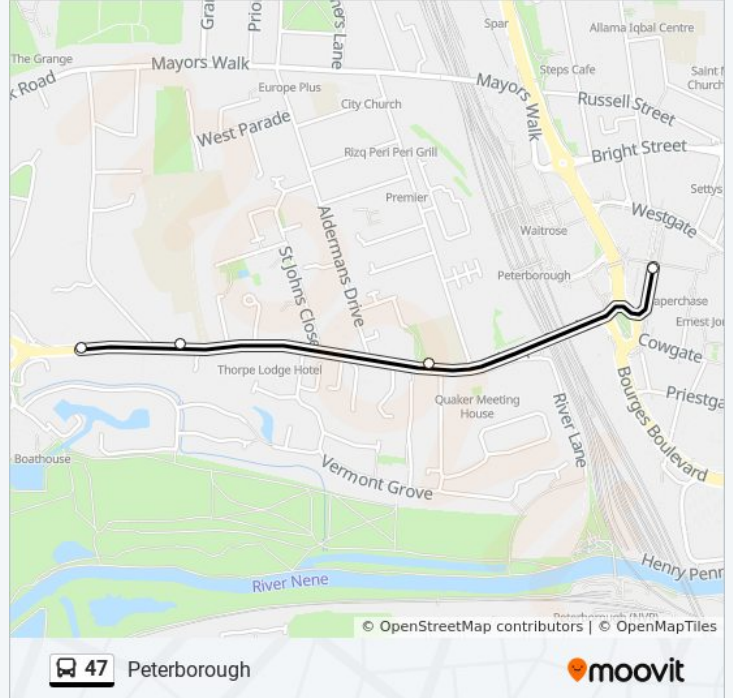

Direction: Longthorpe

5 stops

[VIEW LINE SCHEDULE](#)

Kings School, Peterborough

Queensgate Bus Stn, Peterborough

Kirkwood Close, Peterborough

High School, Peterborough

Thorpe Meadows, Longthorpe

Stops: 5

Trip Duration: 6 min

Line Summary:

Direction: Peterborough

21 stops

[VIEW LINE SCHEDULE](#)

- North Street East, Uppingham
- Old Pheasant, Glaston
- Willoughby Road, Morcott
- Weares Close, Morcott
- The Coach House Inn, South Luffenham
- Church Lane, Barrowden
- Bus Shelter, Duddington
- Old North Rd, Wansford
- Old Peterborough Road, Sutton
- Bus Shelter, Ailsworth
- Village Hall, Castor
- Splash Lane, Castor
- Police Headquarters, Thorpe Wood
- Fox And Hounds, Longthorpe
- Woburn Close, Longthorpe
- Thorpe Hall, Netherton
- Thorpe Meadows, Longthorpe
- High School, Peterborough

47 bus Info

Direction: Peterborough

Stops: 21

Trip Duration: 11 min

Line Summary:

Kirkwood Close, Peterborough

Queensgate Bus Station, Peterborough

Kings School, Peterborough

Direction: Uppingham

24 stops

[VIEW LINE SCHEDULE](#)

Kings School, Peterborough

Queensgate Bus Stn, Peterborough

Kirkwood Close, Peterborough

High School, Peterborough

Thorpe Meadows, Longthorpe