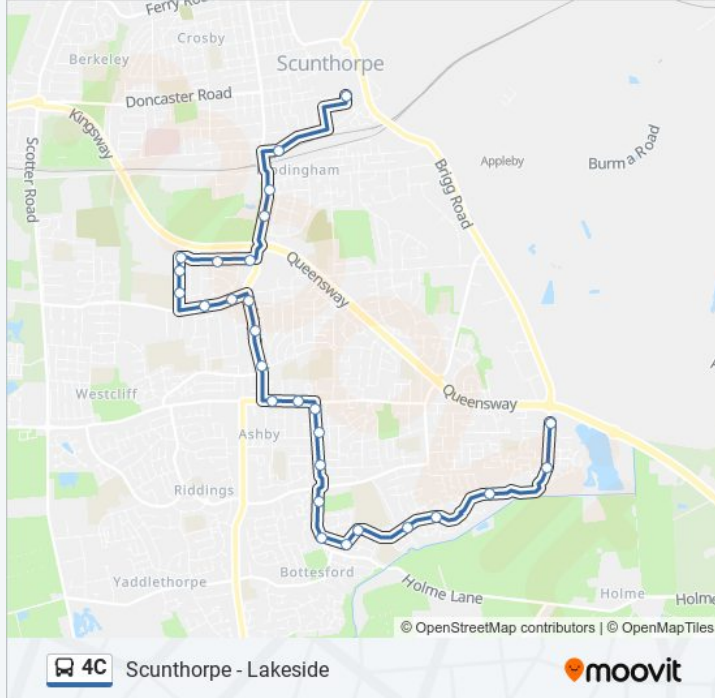

### Direction: Lakeside

28 stops

[VIEW LINE SCHEDULE](#)

- Bus Station, Scunthorpe
- Railway Station, Scunthorpe
- Cottage Beck Road, Scunthorpe
- The Pods, Scunthorpe
- Kingsway House, Scunthorpe
- Lloyds Avenue, Scunthorpe
- Glover Road, Scunthorpe
- North Lindsey College, Scunthorpe
- Peveil Avenue, Scunthorpe
- West Common Lane, Scunthorpe
- West Common Crescent, Scunthorpe
- Brumby Corner, Old Brumby
- Hopkins Avenue, Scunthorpe
- Priory Hotel, Ashby
- Local Link, Ashby Turn
- Broadway, Ashby
- High Street, Ashby
- Churchfield Road, Ashby
- Bottesford Road, Ashby
- Bottesford Lane, Bottesford
- Copper Beech Walk, Bottesford
- Timberland, Bottesford

### 4C bus Info

**Direction:** Lakeside

**Stops:** 28

**Trip Duration:** 23 min

**Line Summary:**

Cherry Mount, Bottesford

Clematis Way, Bottesford

Pinewood Close, Bottesford

Wisteria Way, Bottesford

The Valleys Nursing Home, Lakeside

Morrisons, Lakeside

**Direction: Scunthorpe**

47 stops

[VIEW LINE SCHEDULE](#)

Cary Lane, Brigg

Brocklesby Court, Brigg

Falcon Way, Brigg

Silversides Lane, Silversides

Arties Mill, Castlethorpe

Common Road, Wressle

Catherine Grove, Broughton

Town Hill Drive, Broughton

Chestnut Grove, Broughton

South View, Broughton