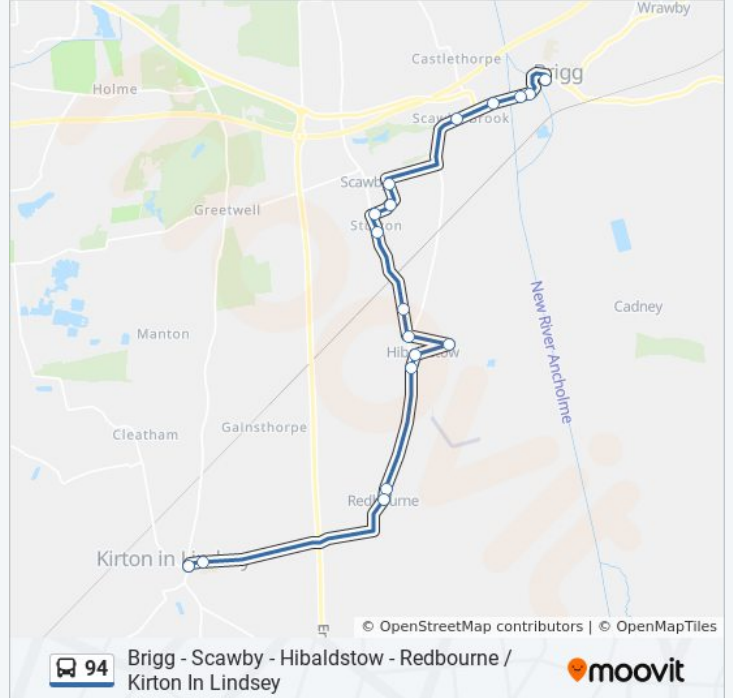

94 bus Info

Direction: Brigg

Stops: 23

Trip Duration: 24 min

Line Summary:

Brocklesby Court, Brigg

Cary Lane, Brigg

Direction: Kirton In Lindsey

Oak Avenue, Scawby

Walnut Drive, Sturton

Main Street, Sturton

Manton Lane, Hibaldstow

Pelham View, Hibaldstow

Nookings, Hibaldstow

East Street, Hibaldstow

Redbourne Road, Hibaldstow

Carr Lane, Redbourne

Red Lion, Redbourne

Huntcliffe School, Kirton In Lindsey

Queens Head, Kirton In Lindsey

94 bus Time Schedule

Kirton In Lindsey Route Timetable:

Sunday	Not Operational
Monday	9:42 AM - 1:42 PM
Tuesday	9:42 AM - 1:42 PM
Wednesday	9:42 AM - 1:42 PM
Thursday	9:42 AM - 1:42 PM
Friday	9:42 AM - 1:42 PM
Saturday	Not Operational

94 bus Info

Direction: Kirton In Lindsey

Stops: 18

Trip Duration: 20 min

Line Summary:

Direction: Redbourne

16 stops

[VIEW LINE SCHEDULE](#)