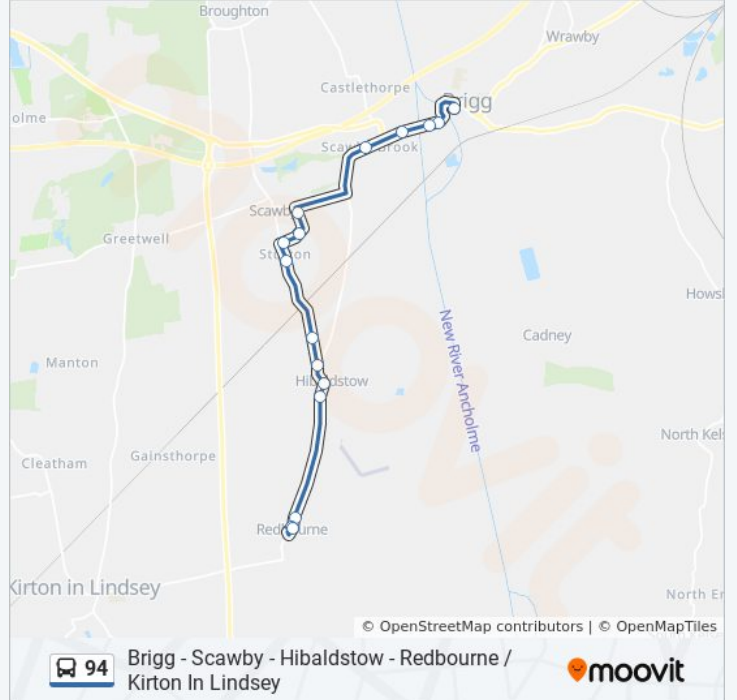

94 bus time schedules and route maps are available in an offline PDF at moovitapp.com. Use the [Moovit App](#) to see live bus times, train schedule or subway schedule, and step-by-step directions for all public transit in East Midlands.

[About Moovit](#) • [MaaS Solutions](#) • [Supported Countries](#) • [Mooviter Community](#)

© 2024 Moovit - All Rights Reserved

Check Live Arrival Times