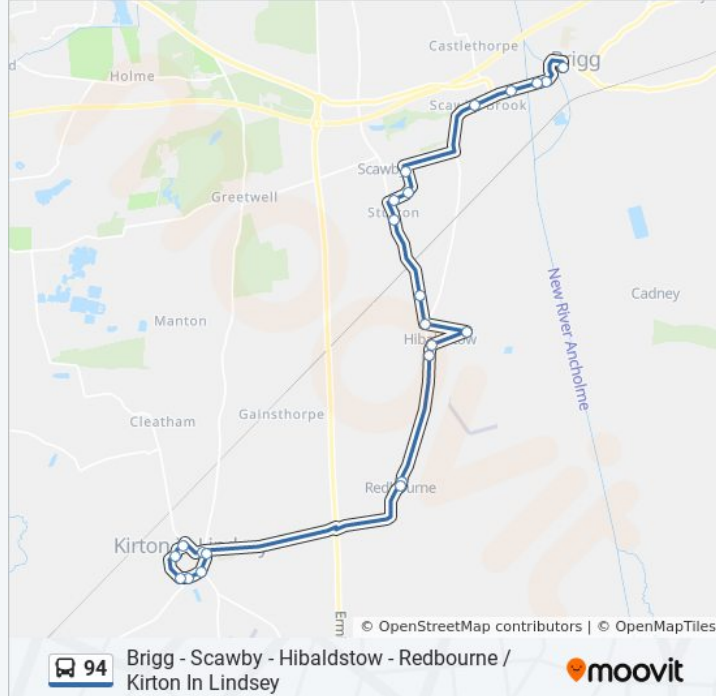

Direction: Brigg
 23 stops
[VIEW LINE SCHEDULE](#)

- Queens Head, Kirton In Lindsey
- Dunstan Hill, Kirton In Lindsey
- Dunstan Villas, Kirton In Lindsey
- Dunstan Hill, Kirton In Lindsey
- Turner Street, Kirton In Lindsey
- Millenium Cottages, Kirton In Lindsey
- Queens Head, Kirton In Lindsey
- Red Lion, Redbourne
- Carr Lane, Redbourne
- Redbourne Road, Hibaldstow
- East Street, Hibaldstow
- Nookings, Hibaldstow
- Pelham View, Hibaldstow
- Manton Lane, Hibaldstow
- Main Street, Sturton
- Walnut Drive, Sturton
- Oak Avenue, Scawby
- Mill Lane, Scawby
- King William Pub, Scawby Brook
- Silversides Lane, Silversides
- Bridge Street, Brigg

94 bus Info

Direction: Brigg

Stops: 23

Trip Duration: 24 min

Line Summary:

Brocklesby Court, Brigg

Cary Lane, Brigg

Direction: Kirton In Lindsey

18 stops

[VIEW LINE SCHEDULE](#)

Cary Lane, Brigg

Brocklesby Court, Brigg

E M Furnishings, Brigg

Silversides Lane, Silversides

King William Pub, Scawby Brook

Mill Lane, Scawby

Oak Avenue, Scawby

Walnut Drive, Sturton

Main Street, Sturton

Manton Lane, Hibaldstow

Pelham View, Hibaldstow

Nookings, Hibaldstow

East Street, Hibaldstow

Redbourne Road, Hibaldstow