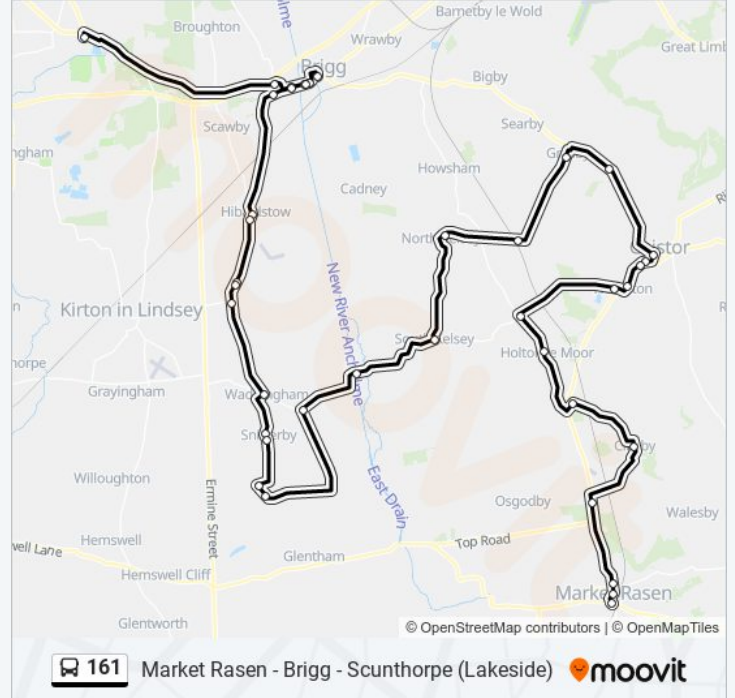

Falcon Way, Brigg

Brocklesby Court, Brigg

Cary Lane, Brigg

Brocklesby Court, Brigg

Falcon Way, Brigg

Silversides Lane, Silversides

Castlethorpe Corner, Castlethorpe

Morrisons, Lakeside

Direction: Market Rasen

40 stops

[VIEW LINE SCHEDULE](#)

Morrisons, Lakeside

Castlethorpe Corner, Castlethorpe

Silversides Lane, Silversides

Falcon Way, Brigg

Brocklesby Court, Brigg

161 bus Info

Direction: Market Rasen

Stops: 40

Trip Duration: 110 min

Line Summary:

East Street, Hibaldstow

Redbourne Road, Hibaldstow

Carr Lane, Redbourne

Fern Drive, Market Rasen

Lady Frances Drive, Market Rasen

Market Place, Market Rasen

Midlands.

[About Moovit](#) • [MaaS Solutions](#) • [Supported Countries](#) • [Mooviter Community](#)

© 2024 Moovit - All Rights Reserved