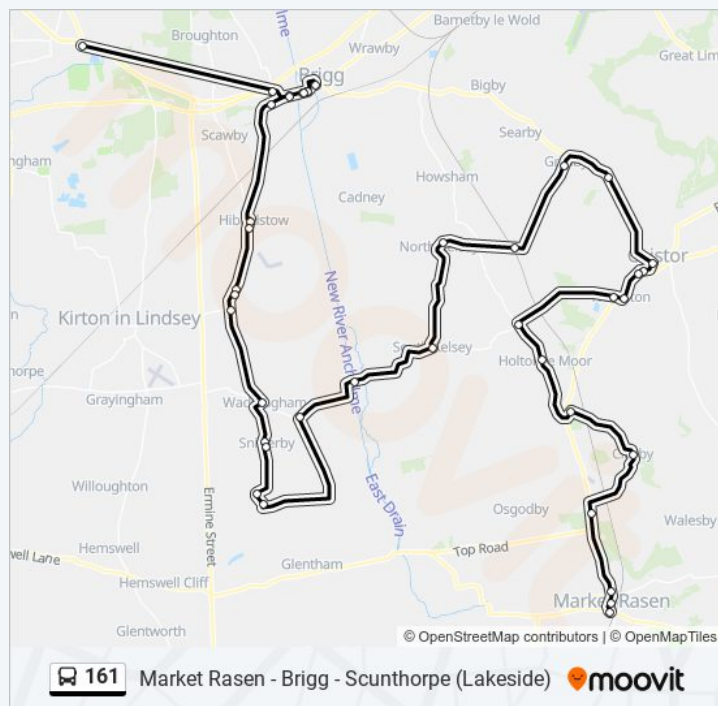

Direction: Market Rasen

40 stops

[VIEW LINE SCHEDULE](#)

Morrisons, Lakeside

Castlethorpe Corner, Castlethorpe

Silversides Lane, Silversides

Falcon Way, Brigg

Brocklesby Court, Brigg

Rawlinson Avenue, Caistor

Salutation Inn, Nettleton

Draycot, Nettleton

Corner Farm, Moortown

Telephone Box, Holton Le Moor

Pelham Arms Farm, Claxby Moor

The Old Smithy, Claxby

Low Road, Osgodby

Fern Drive, Market Rasen

Lady Frances Drive, Market Rasen

Market Place, Market Rasen

Midlands.

[About Moovit](#) • [MaaS Solutions](#) • [Supported Countries](#) • [Mooviter Community](#)

© 2024 Moovit - All Rights Reserved