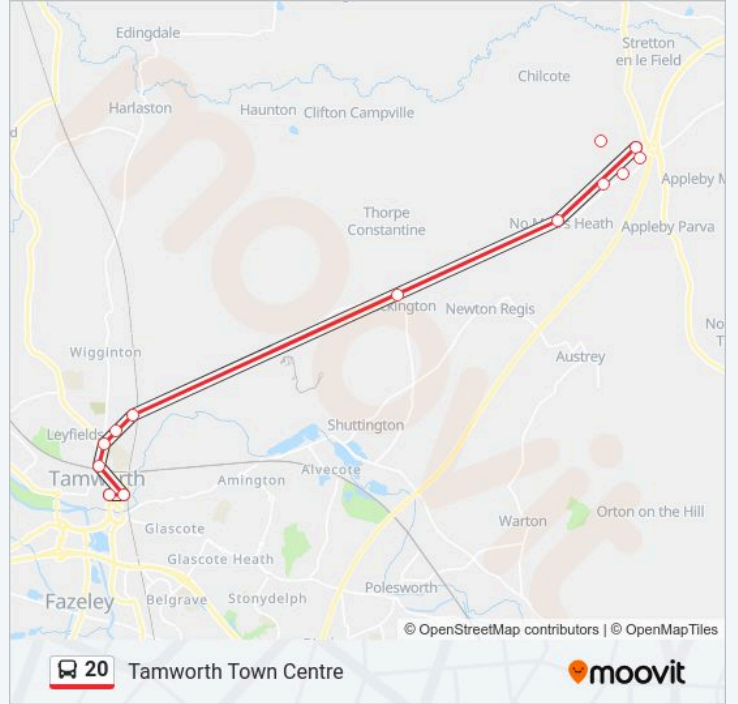

Direction: Mercia Park

16 stops

[VIEW LINE SCHEDULE](#)

Victoria Road Bus Interchange, Tamworth Town Centre

Aldi Store, Tamworth Town Centre

Rail Station, Tamworth Town Centre

Morrisons Store, Tamworth Town Centre

- Entrance Road, Mercia Park
- Unit 1, Mercia Park
- Unit 2, Mercia Park
- Unit 3, Mercia Park
- Unit 4, Mercia Park
- Entrance Road, Mercia Park
- Ash Lane, No Mans Heath
- Hangmans Lane, Seckington
- Browns Lane, Perry Crofts
- Perrycrofts Crescent, Perry Crofts
- Landau Forte Academy, Perry Crofts
- South Staffordshire College, Tamworth Town Centre
- Aldi Store, Tamworth Town Centre
- Victoria Road Bus Interchange, Tamworth Town Centre

20 bus Time Schedule

Tamworth Town Centre Route Timetable:

Sunday	21:45
Monday	06:17 - 23:22
Tuesday	06:17 - 23:22
Wednesday	06:17 - 23:22
Thursday	06:17 - 23:22
Friday	06:17 - 23:22
Saturday	Not Operational

20 bus Info

Direction: Tamworth Town Centre

Stops: 14

Trip Duration: 23 min

Line Summary:

20 bus time schedules and route maps are available in an offline PDF at moovitapp.com. Use the Moovit App to see live bus times, train schedule or subway schedule, and step-by-step directions for all public transit in East Midlands.