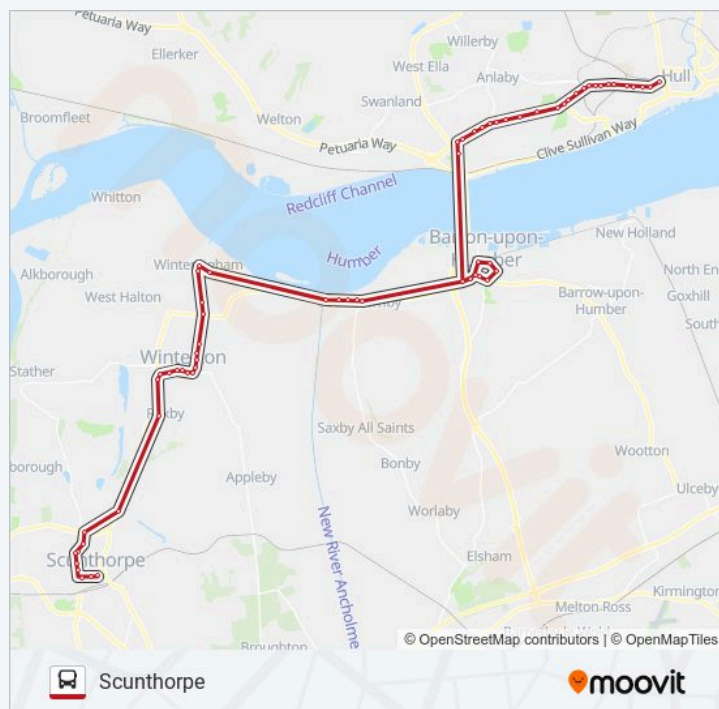

Use the Moovit App to find the closest 350|HUMBER FASTCAT bus station near you and find out when is the next 350|HUMBER FASTCAT bus arriving.

**Direction: Ashby**

84 stops

[VIEW LINE SCHEDULE](#)

Hull Interchange, Hull

Gladstone Street, Newington

Hull Royal Infirmary, Thornton

Eye Clinic, Thornton

Hull Interchange, Hull

**Direction: Scunthorpe**

68 stops

[VIEW LINE SCHEDULE](#)

Hull Interchange, Hull

**350|HUMBER FASTCAT bus Info**

**Direction:** Scunthorpe

**Stops:** 68

**Trip Duration:** 78 min

**Line Summary:**

Black Smiths, South Ferriby

Low Street, South Ferriby

Old Warp Lane, South Ferriby