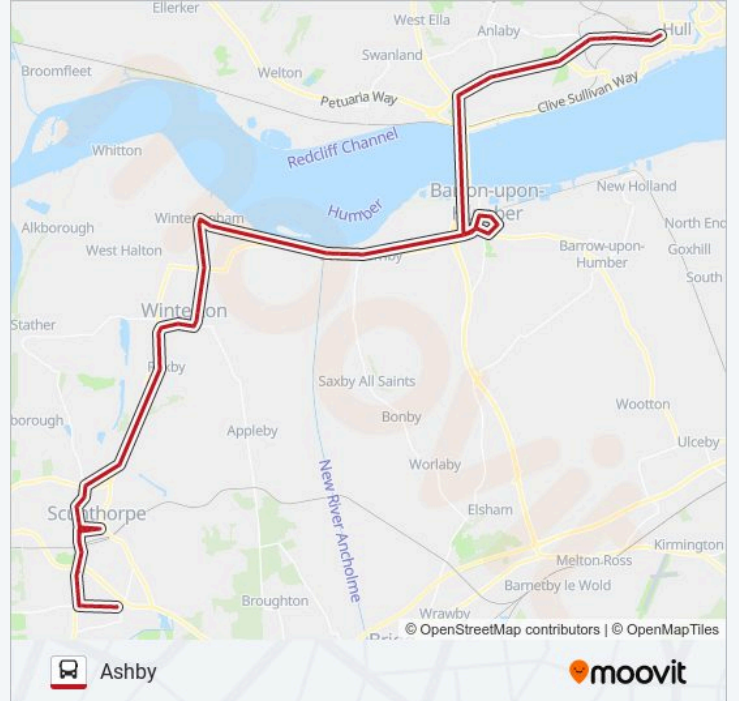

Newport Drive, Winterton

Mill House Lane, Winterton

North Street, Winterton

Hart Lane, Winterton

Cross Keys, Winterton

Post Office, Winterton

Leek Hill, Winterton

Lincoln Drive, Winterton

Gladstone Street, Newington

Hull Royal Infirmary, Thornton

Eye Clinic, Thornton

Hull Interchange, Hull

**Direction: Scunthorpe**

68 stops

[VIEW LINE SCHEDULE](#)

Hull Interchange, Hull