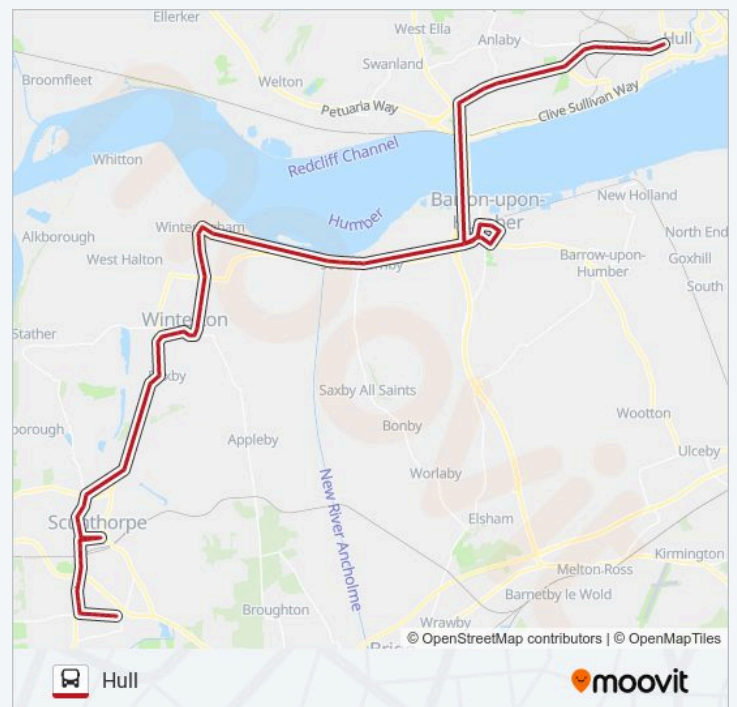

Direction: Hull

87 stops

[VIEW LINE SCHEDULE](#)

- Hornsby Depot, Ashby
- Sunshine Hall, Ashby
- Aldi Supermarket, Ashby
- Market, Ashby
- Broadway, Ashby
- Carvers Fish Shop, Ashby
- Ashby Turn
- Priory Hotel, Ashby
- Ashby Road Surgery, Scunthorpe
- Hopkins Avenue, Scunthorpe
- Brumby Corner, Old Brumby
- Lloyds Avenue, Scunthorpe
- The Pods, Scunthorpe
- Cottage Beck Road, Scunthorpe
- Museum, Scunthorpe
- Cliff Gardens, Scunthorpe
- Dunstall Street, Scunthorpe
- Mary Street Car Park, Scunthorpe
- Bus Station, Scunthorpe
- Frances Street, Scunthorpe
- Dunstall Street, Scunthorpe
- Parkinson Avenue, Frodingham
- Holy Souls Church, Frodingham
- Crosby Primary School, Frodingham
- Grosvenor Hotel, Frodingham
- Chatterton Crescent, Crosby
- Normanby Grange, Scunthorpe
- Mannaberg Way, Scunthorpe
- Hill, Dragonby
- Aalps College, Roxby

Hull Route Timetable:

Sunday	09:55 - 19:55
Monday	09:15 - 18:15
Tuesday	09:15 - 18:15
Wednesday	09:15 - 18:15
Thursday	09:15 - 18:15
Friday	09:15 - 18:15
Saturday	09:15 - 18:15

350|HUMBER FASTCAT bus Info

Direction: Hull

Stops: 87

Trip Duration: 80 min

Line Summary: