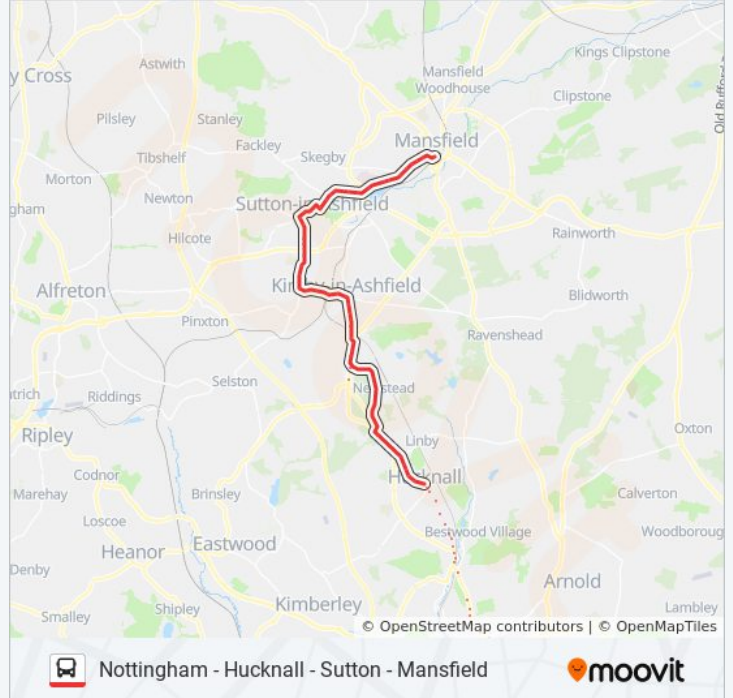

Use the Moovit App to find the closest 3B|THREES bus station near you and find out when is the next 3B|THREES bus arriving.

**Direction: Mansfield**

88 stops

[VIEW LINE SCHEDULE](#)

- Victoria Centre, Nottingham
- Woodborough Road, Nottingham (Fo01)
- Huntingdon Street, Nottingham (Fo12)
- Forest Road, Arboretum (Fo34)
- Forest Gates, Forest Fields (Fo15)
- Redcliffe Road, Sherwood Rise
- Mansfield Road, Sherwood Rise (Sh41)
- Ebury Road, Sherwood Rise (Sh42)
- Bernard Street, Sherwood Rise (Sh43)
- Teesdale Road, Sherwood Rise (Sh44)
- Leonard Avenue, Sherwood (Sh45)
- Perry Road, Sherwood (Sh46)
- Valley Road, Sherwood (Sh47)
- City Hospital (Sh48)
- Heathfield Road, Basford (Sh49)
- Arnold Road, Basford (Sh50)
- Riber Crescent, Basford (Bw18)
- Gorse Court, Basford (Bw19)
- Gala Way, Bulwell (Bw03)
- Rigley Drive, Top Valley (Bw04)
- Top Valley Way, Top Valley (Bw05)

**3B|THREES bus Info**

**Direction:** Mansfield  
**Stops:** 88  
**Trip Duration:** 71 min  
**Line Summary:**

Bestwood Road, Bulwell (Bu28)  
Aston Drive, Bulwell Hall (Bu74)  
Grindon Crescent, Bulwell Hall (Bu75)  
City Boundary, Bulwell Hall (Bu76)  
Bypass, Hucknall  
Nottingham Road, Hucknall  
Shelton Avenue, Hucknall  
Jenny Burton Way, Broomhill  
Beardall Street, Broomhill  
Ashgate Road, Hucknall  
Vine Terrace, Hucknall  
Bus Link, Hucknall  
Titchfield Street, Hucknall  
West Street, Hucknall  
Sandy Lane, Hucknall  
Park Avenue, Hucknall  
Portland Grange, Beauvale  
Whyburn Lane, Beauvale  
Beauvale Crescent, Beauvale  
Rockwood Crescent, Beauvale  
Dawlish Close, Hucknall  
Polperro Way, Hucknall  
Coppice Close, Ruffs Estate  
Brett Close, Ruffs Estate  
Football Ground, Ruffs Estate  
Newstead Turn, Newstead  
Derby Road, Sherwood Business Park  
Brooklyn Day Nursery, Annesley  
Badger Box, Annesley  
Seagrave Avenue, Annesley  
Mutton Hill Top, Annesley  
Mutton Hill Bottom, Annesley  
Balls Lane, Kirkby In Ashfield