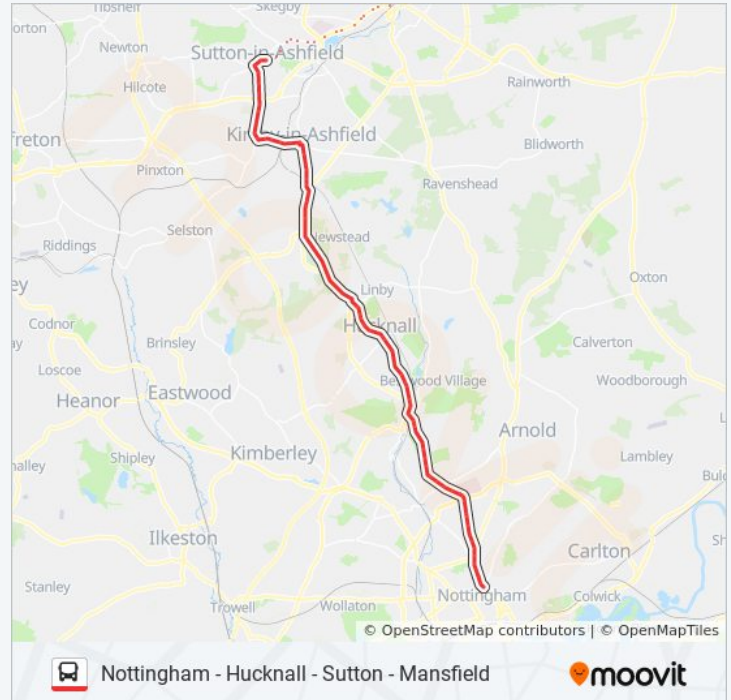

**Direction: Nottingham**

86 stops

[VIEW LINE SCHEDULE](#)

Leeming Street, Mansfield

Toothill Lane, Mansfield

Bridge Street, Mansfield

Asda, Mansfield

Community Hospital, Mansfield

Lammas Road, Sutton In Ashfield

Hack Lane, Sutton In Ashfield

Spring Road, Sutton In Ashfield

Stuart Street, Sutton In Ashfield

Collins Avenue, Sutton In Ashfield

Raymond Close, Kirkby In Ashfield

Wentworth Road, Kirkby In Ashfield

Frederick Avenue, Kirkby In Ashfield

Bentinck Miners Welfare, Kirkby In Ashfield

**3B|THREES bus Time Schedule**

Nottingham Route Timetable:

Sunday	12:05 AM - 10:07 PM
Monday	5:17 AM - 5:00 PM
Tuesday	5:17 AM - 5:00 PM
Wednesday	5:17 AM - 5:00 PM
Thursday	5:17 AM - 5:00 PM
Friday	5:17 AM - 5:00 PM
Saturday	12:05 AM - 4:55 PM

**3B|THREES bus Info**

**Direction:** Nottingham

**Stops:** 86

**Trip Duration:** 72 min

**Line Summary:**

Kirkby Cross, Kirkby In Ashfield

Greenwood Drive, Kirkby In Ashfield

Wheatley Avenue, Kirkby In Ashfield