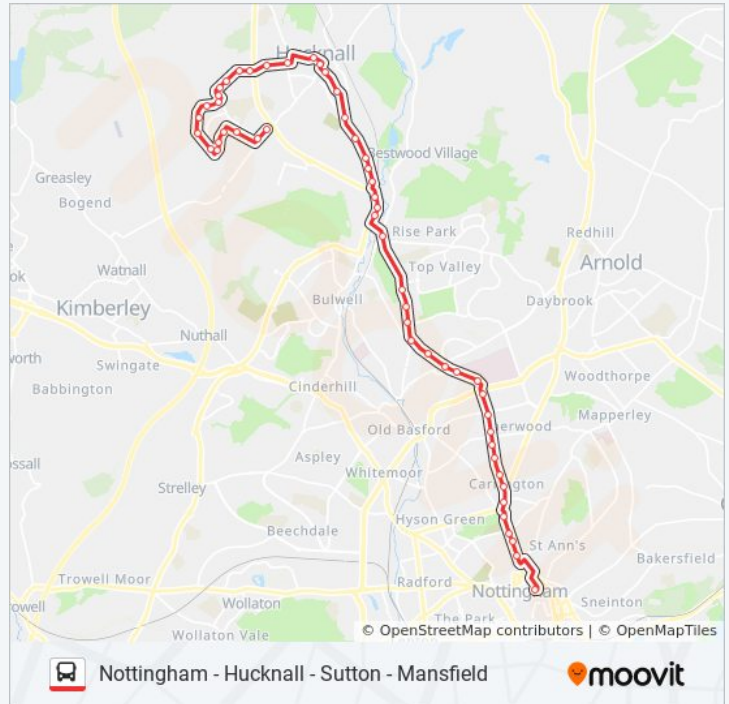

Shelton Avenue, Hucknall

Jenny Burton Way, Broomhill

Beardall Street, Broomhill

Ashgate Road, Hucknall

Vine Terrace, Hucknall

Bus Link, Hucknall

Titchfield Street, Hucknall

West Street, Hucknall

### 3B|THREES bus Info

**Direction:** Ruffs Estate

**Stops:** 46

**Trip Duration:** 25 min

**Line Summary:**

Portland Grange, Beauvale

Whyburn Lane, Beauvale

Beauvale Crescent, Beauvale