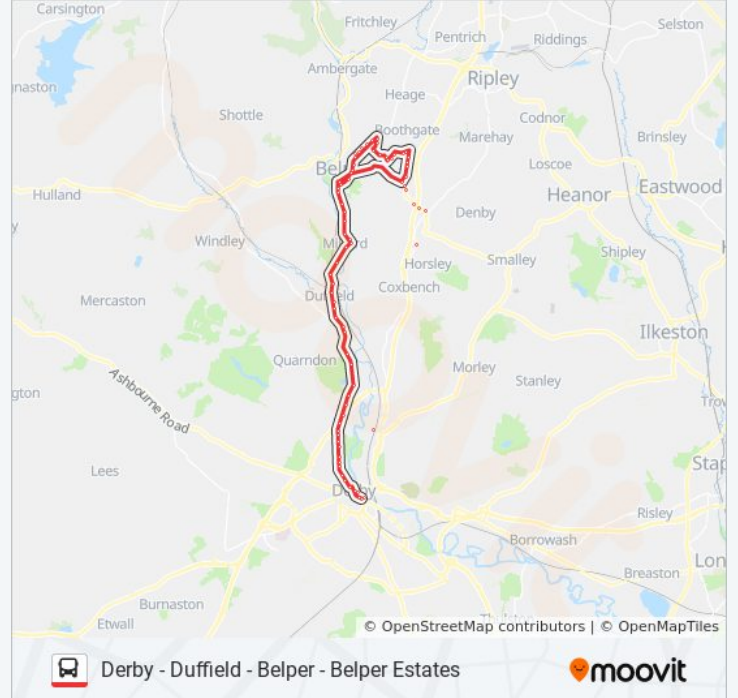

Direction: Derby

74 stops

[VIEW LINE SCHEDULE](#)

Bus Station, Derby

Corporation Street, Derby

Tomlinsons Cottages, Little Chester

Derby Road, Lower Kilburn

Brickyard Lane, Kilburn

6X|SIXES bus Info

Direction: Derby

Stops: 74

Trip Duration: 68 min

Line Summary:

Morrell Wood Drive, Whitemoor

Medical Centre, Whitemoor

Hunter Road, Whitemoor

Hopping Hill, Milford

Makeney Road, Milford

Strutt Arms, Milford

Moscow Farm, Milford

Castle Hill, Duffield

Milford Road, Duffield

Chapel Street, Duffield

Telephone Exchange, Duffield

Baptist Church, Duffield

Broadway, Duffield

Hayley Croft, Flaxholme

Flaxholme Avenue, Flaxholme

Burley Lane, Burley Hill

Allestree Park Gates, Burley Hill

Ford Lane, Allestree

Park Lane, Allestree