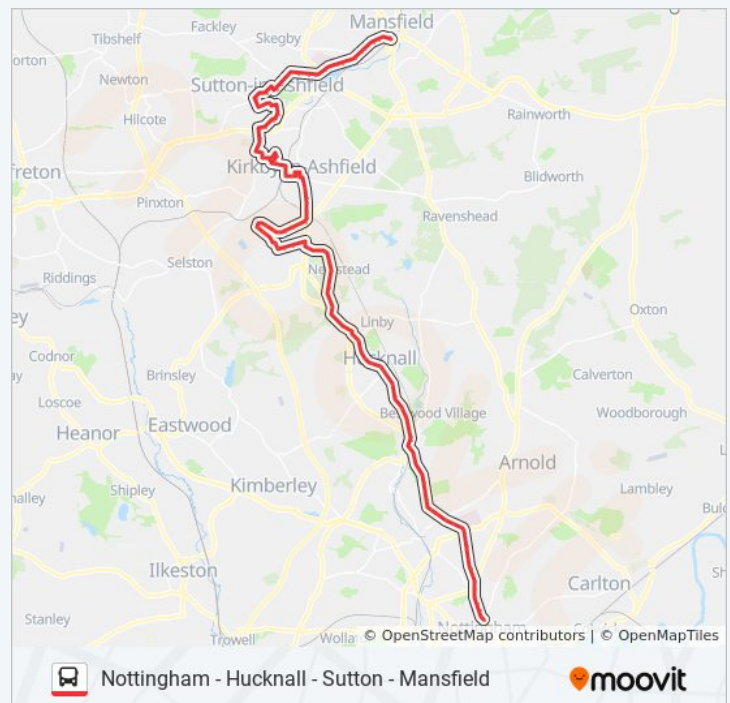

Direction: Nottingham

Stops: 109

Trip Duration: 95 min

Line Summary:

Pine Close, Kirkby In Ashfield

Southwell Lane, Kirkby In Ashfield

Almond Grove, Kirkby In Ashfield

Park Street, Kirkby In Ashfield