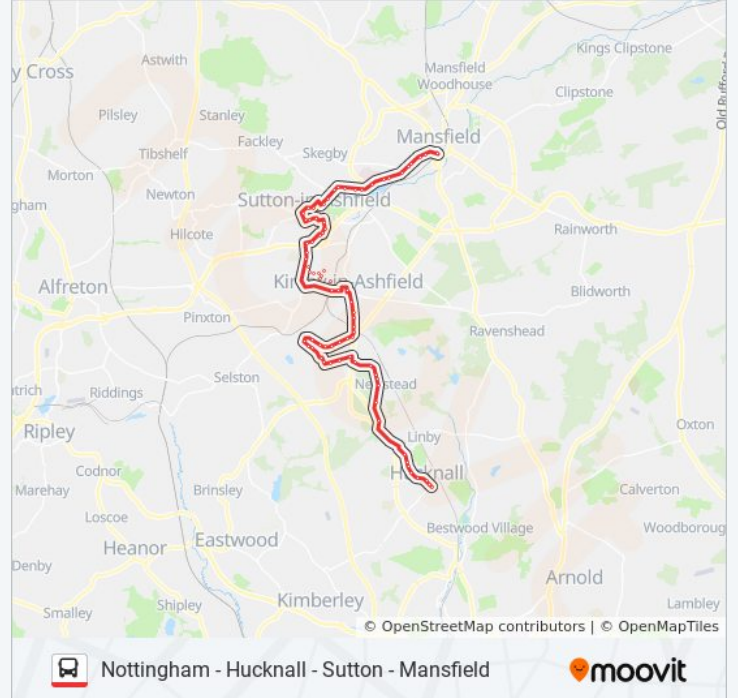

Silk Street, Sutton In Ashfield

Coburn Street, Sutton In Ashfield

Taylor Crescent, Sutton In Ashfield

Limb Crescent, Sutton In Ashfield

Thompson Crescent, Sutton In Ashfield

Barnes Crescent, Sutton In Ashfield

Tom Wass Road, Sutton In Ashfield

Raymond Close, Kirkby In Ashfield

Wentworth Road, Kirkby In Ashfield

Frederick Avenue, Kirkby In Ashfield

Bentinck Miners Welfare, Kirkby In Ashfield

Kirkby Cross, Kirkby In Ashfield

Greenwood Drive, Kirkby In Ashfield

Wheatley Avenue, Kirkby In Ashfield

Forster Street, Kirkby In Ashfield

Council Offices, Kirkby In Ashfield

Ellis Street, Kirkby In Ashfield

St Thomas Church, Kirkby In Ashfield

Cemetery, Kirkby In Ashfield

Western Avenue, Kirkby In Ashfield

Balls Lane, Kirkby In Ashfield

Mutton Hill Bottom, Annesley

Nuncargate Road, Annesley

Midfield Road, Annesley

Fishers Street, Annesley

James Street, Nuncargate

Longhill Rise, Nuncargate

Mill Lane, Kirkby Woodhouse

Birds Lane, Kirkby Woodhouse

Hardstaff Close, Kirkby Woodhouse

Felley Avenue, Kirkby Woodhouse

Hamilton Fields, Kirkby Woodhouse

St Johns Church, Annesley Woodhouse