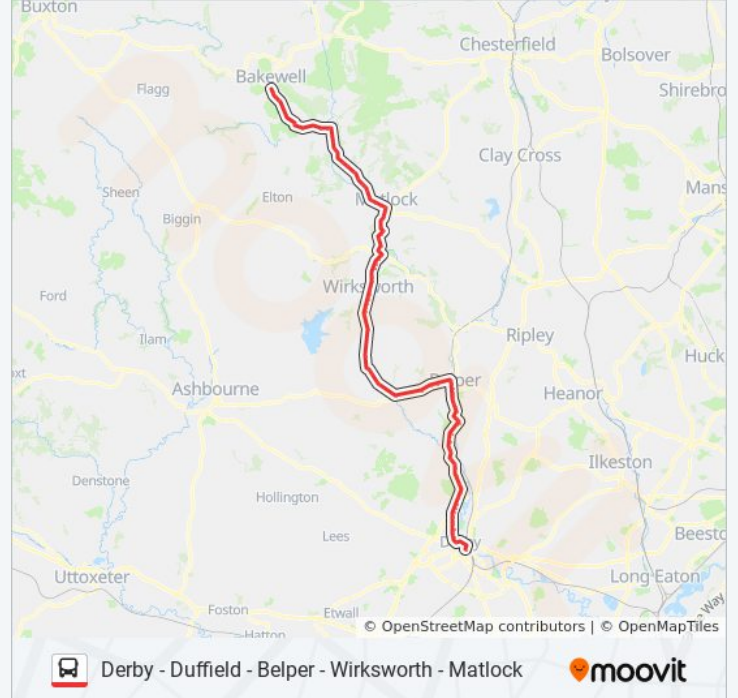

Wood Lane, Idridgehay

Callow Park, Wirksworth

Cinder Lane, Wirksworth

The Kings Field, Wirksworth

Oat Hill, Wirksworth

Summer Lane, Wirksworth

St John's Street, Wirksworth

Market Place, Wirksworth

Co-Op, Wirksworth

Lime Kiln, Wirksworth

Old Lane, Wirksworth

Ravenstor Road, Wirksworth

New Street, Steeple Grange

Malthouse Close, Steeple Grange

Porter Lane, Steeple Grange

National Stone Centre, Steeple Grange