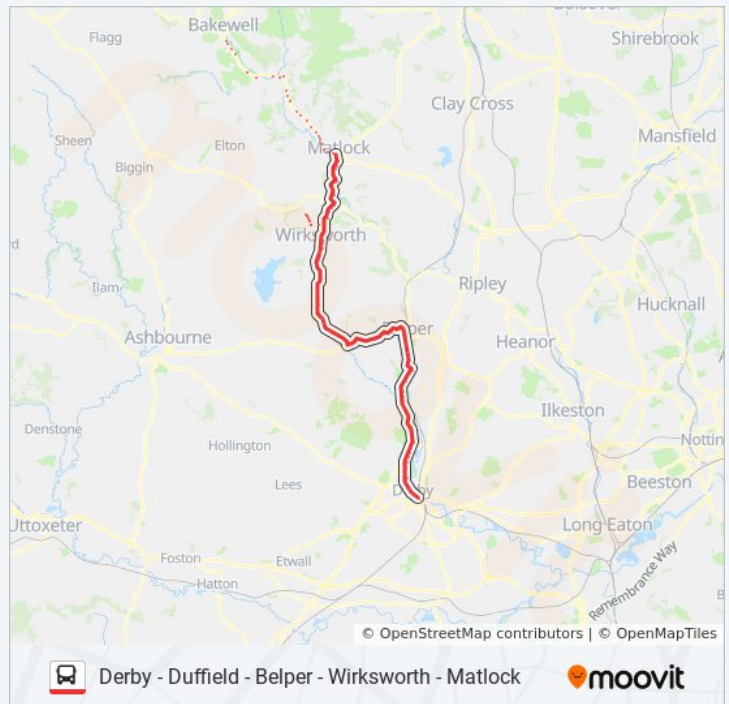

Farnah Green, Blackbrook

Talbot Hotel, Belper

Triangle, Belper

The Lion Hotel, Belper

Direction: Derby

109 stops

[VIEW LINE SCHEDULE](#)

- Matlock Street, Bakewell
- The Manners, Bakewell
- Burton Close Drive, Bakewell
- Haddon House Farm, Bakewell
- Haddon Hall, Bakewell
- Picory Corner, Rowsley
- Wye Farm, Rowsley
- Peacock Hotel, Rowsley
- Peak Village, Rowsley
- Harrison Way, Northwood
- Northwood Lane, Northwood
- Firth Rixson, Northwood
- Grouse Inn, Darley Dale
- Broad Walk, Darley Dale
- Whitworth Institute, Darley Dale
- Greenaway Lane, Darley Dale
- St Elphins, Darley Dale
- Old Hackney Lane, Darley Dale
- Whitworth Hospital, Darley Dale
- Hooley Estate, Darley Dale
- Morledge, Matlock
- Gateway Court, Matlock
- Twiggs, Matlock
- Bakewell Road, Matlock
- Old English, Matlock
- Boat House, Matlock
- Artists Corner, Matlock Bath
- Dale Road 180, Matlock Bath

6.1|SIXES bus Info

Direction: Derby

Stops: 109

Trip Duration: 100 min

Line Summary:

Railway Station, Matlock Bath

Fishpond Hotel, Matlock Bath

New Bath Hotel, Matlock Bath