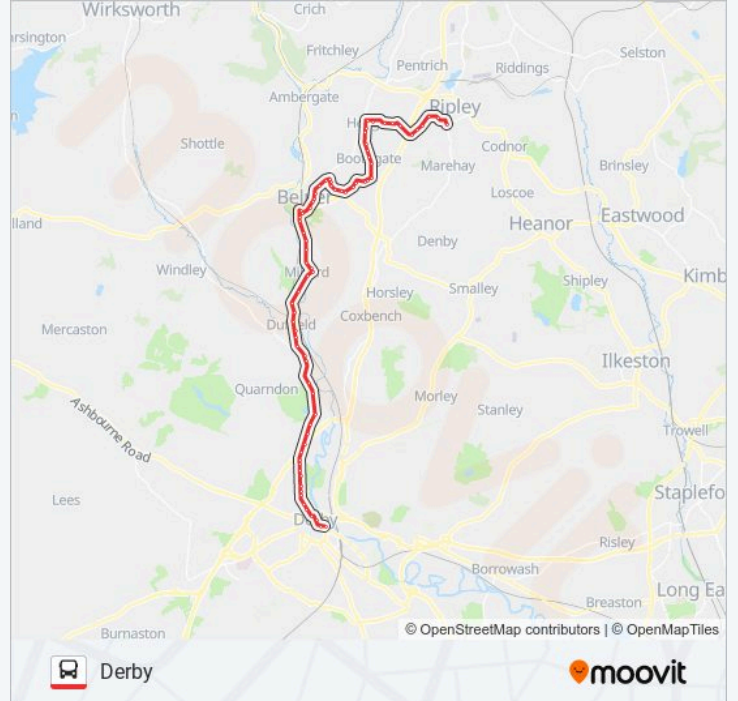

**Direction: Derby**

74 stops

[VIEW LINE SCHEDULE](#)

- High Street, Ripley
- Pasteur Avenue, Ripley
- Norman Road, Ripley
- Derwent Business Park, Ripley
- Industrial Estate, Ripley
- Street Lane, Ripley
- Charity Farm, Upper Hartshay
- Hartshay Hall Farm, Heage
- Damstead Farm, Heage
- Eagle Tavern, Heage
- The White Hart, Heage
- Black Boy, Heage
- School House Hill, Heage
- High Edge Drive, Heage
- Jacksons Lane, Heage
- Boothgate, Heage
- Pumping Station, Heage
- Morley Close, Whitemoor
- Scott Drive, Whitemoor
- Morrell Wood Drive, Whitemoor
- Medical Centre, Whitemoor

**6.2|SIXES bus Info**

**Direction:** Derby

**Stops:** 74

**Trip Duration:** 56 min

**Line Summary:**

Hunter Road, Whitemoor  
Greyhound, Belper  
Lowlands Road, Belper  
Dovedale Crescent, Whitemoor  
Hayfield Close, Whitemoor  
Bradwell Way, Whitemoor  
Thorpe Way, Whitemoor  
Laund Nook, Far Laund  
Laund Hill, Far Laund  
Thorn Tree Inn, Belper  
Osmaston Grange, Belper  
Church Lane, Belper  
Market Place, Belper  
New Road, Belper  
Bus Garage, Belper  
Meadow View, Belper  
Babington Hospital, Belper  
Goods Yard, Belper  
Becksitch Lane, Belper  
Derwent Avenue, Milford  
New Inn, Milford  
Hopping Hill, Milford  
Makeney Road, Milford  
Strutt Arms, Milford  
Moscow Farm, Milford  
Castle Hill, Duffield  
Milford Road, Duffield  
Chapel Street, Duffield  
Telephone Exchange, Duffield  
Baptist Church, Duffield  
Broadway, Duffield  
Hayley Croft, Flaxholme

**Direction: Ripley**

73 stops

[VIEW LINE SCHEDULE](#)

Bus Station, Derby  
Seven Stars, Derby  
Belper Road, Derby  
Queen Mary Court, Darley Abbey  
Highfield Road, Darley Abbey  
West Bank Avenue, Darley Abbey  
Broadway, Darley Abbey  
Mileash Lane, Darley Abbey

Laund Hill, Far Laund

**Direction:** Ripley

**Stops:** 73

**Trip Duration:** 56 min

**Line Summary:**

Laund Nook, Far Laund

Thorpe Way, Whitemoor

Bradwell Way, Whitemoor