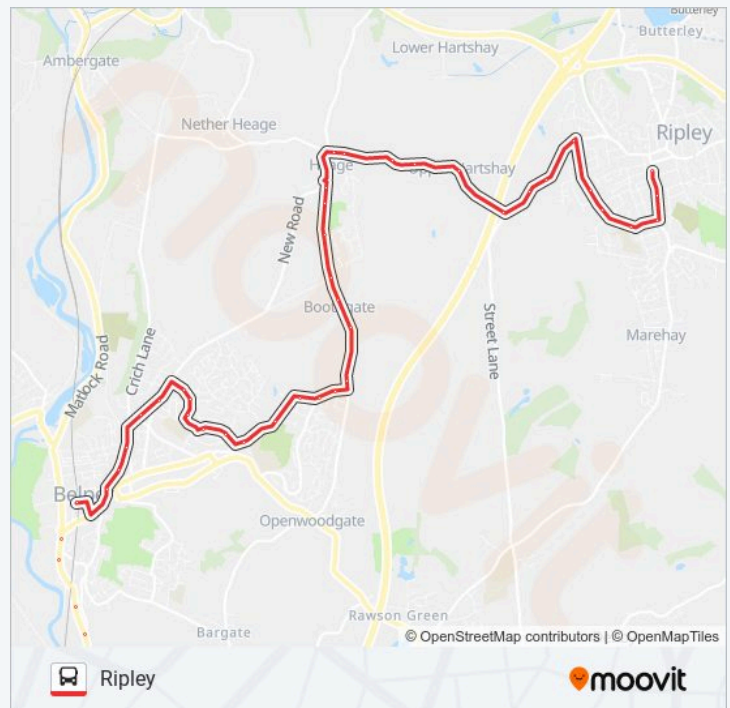

**Direction: Ripley**

73 stops

[VIEW LINE SCHEDULE](#)

Bus Station, Derby  
Seven Stars, Derby  
Belper Road, Derby  
Queen Mary Court, Darley Abbey  
Highfield Road, Darley Abbey  
West Bank Avenue, Darley Abbey  
Broadway, Darley Abbey  
Mileash Lane, Darley Abbey

Milford Road, Duffield

Castle Hill, Duffield

Moscow Farm, Milford

Strutt Arms, Milford

Makeney Road, Milford

Hopping Hill, Milford

New Inn, Milford

Derwent Avenue, Milford

Becksitch Lane, Belper

Goods Yard, Belper

Babington Hospital, Belper

Meadow View, Belper

King Street, Belper

Church Lane, Belper

Osmaston Grange, Belper

Thorn Tree Inn, Belper

Laund Hill, Far Laund

**Direction:** Ripley

**Stops:** 73

**Trip Duration:** 56 min

**Line Summary:**

Laund Nook, Far Laund

Thorpe Way, Whitemoor

Bradwell Way, Whitemoor