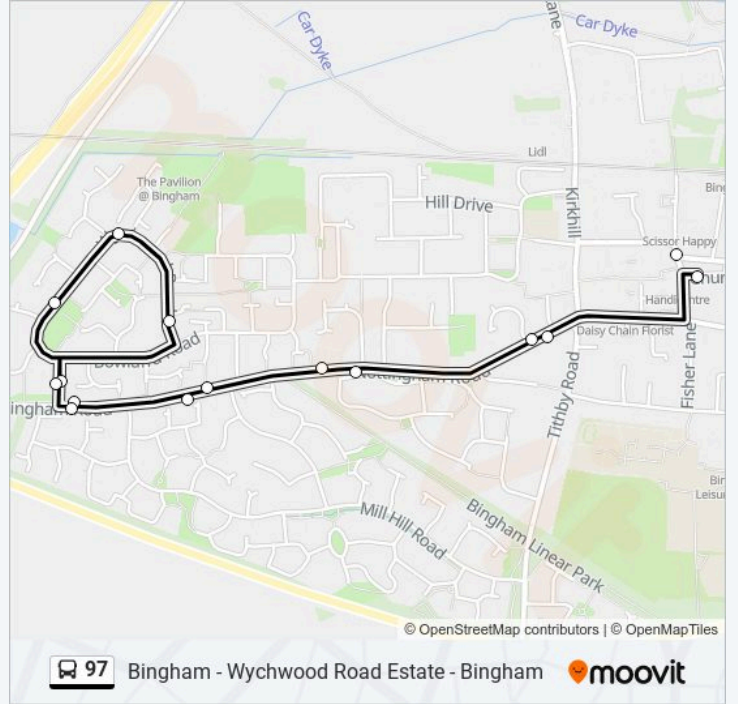

Bingham - Wychwood Road Estate - Bingham

Get The App

The 97 bus line Bingham - Wychwood Road Estate - Bingham has one route. For regular weekdays, their operation hours are:

(1) Bingham: 10:08 - 14:38

Use the Moovit App to find the closest 97 bus station near you and find out when is the next 97 bus arriving.

Direction: Bingham

15 stops

[VIEW LINE SCHEDULE](#)

- Market Place, Bingham
- White Lion, Bingham
- Harvest Close, Bingham
- Meadowsweet Hill, Bingham
- Nottingham Road, Bingham
- Balmoral Road, Bingham
- Grizedale Grove, Bingham
- Brendon Grove, Bingham
- Windsor Court, Bingham
- Balmoral Road, Bingham
- Nottingham Road, Bingham
- Meadowsweet Hill, Bingham
- Harvest Close, Bingham
- White Lion, Bingham
- Market Place, Bingham

97 bus Time Schedule

Bingham Route Timetable:

Sunday	Not Operational
Monday	10:08 - 14:38
Tuesday	10:08 - 14:38
Wednesday	10:08 - 14:38
Thursday	10:08 - 14:38
Friday	10:08 - 14:38
Saturday	Not Operational

97 bus Info

Direction: Bingham

Stops: 15

Trip Duration: 10 min

Line Summary:

97 bus time schedules and route maps are available in an offline PDF at moovitapp.com. Use the Moovit App to see live bus times, train schedule or subway schedule, and step-by-step directions for all public transit in East Midlands.