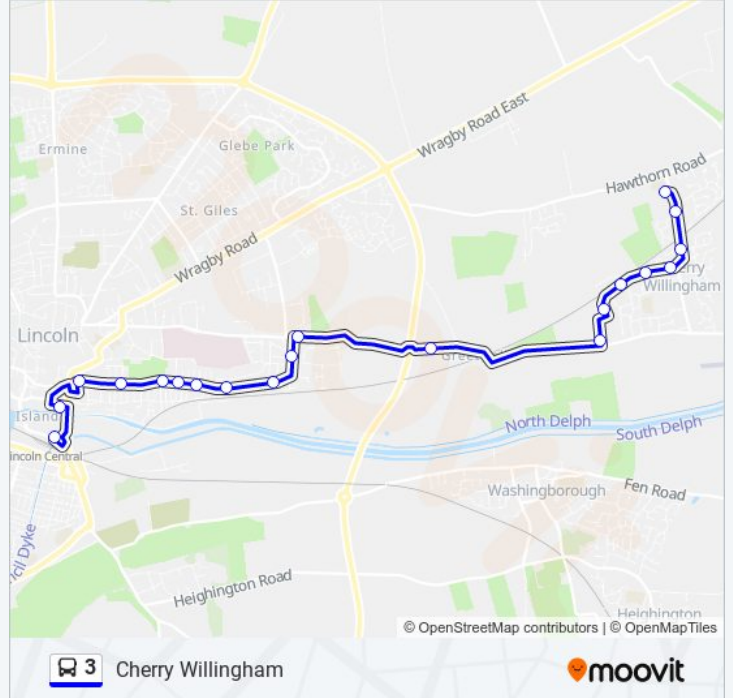

Direction: Cherry Willingham

20 stops

[VIEW LINE SCHEDULE](#)

- Central Bus Station, Lincoln
- St Swithins's Church, Lincoln
- College Of Art, Lincoln
- Cheviot Street, Lincoln
- Arboretum, Lincoln
- Clarina Street, Lincoln
- Laceby Street, Lincoln
- Hartley Street, Lincoln
- Jellicoe Avenue, Lincoln
- Crofton Road, Tower Estate
- Wickes, Tower Estate
- Stoneleigh House, Greetwell
- Fiskerton Road, Cherry Willingham
- Waterford Lane, Cherry Willingham
- Elm Avenue, Cherry Willingham
- Green Lane, Cherry Willingham
- Church Lane (North End), Cherry Willingham
- The Parade, Cherry Willingham
- Eastcroft, Cherry Willingham
- The Priory Pembroke Academy, Cherry Willingham

3 bus Time Schedule

Cherry Willingham Route Timetable:

Sunday	Not Operational
Monday	Not Operational
Tuesday	14:45
Wednesday	14:45
Thursday	14:45
Friday	14:45
Saturday	Not Operational

3 bus Info

Direction: Cherry Willingham

Stops: 20

Trip Duration: 27 min

Line Summary:

Direction: Fiskerton

30 stops

[VIEW LINE SCHEDULE](#)

- Central Bus Station, Lincoln
- St Swithins's Church, Lincoln
- College Of Art, Lincoln
- Cheviot Street, Lincoln
- Arboretum, Lincoln
- Clarina Street, Lincoln
- Laceby Street, Lincoln
- Hartley Street, Lincoln
- Jellicoe Avenue, Lincoln
- Crofton Road, Tower Estate
- Wickes, Tower Estate
- Stoneleigh House, Greetwell
- Fiskerton Road, Cherry Willingham
- Waterford Lane, Cherry Willingham
- Elm Avenue, Cherry Willingham
- Green Lane, Cherry Willingham
- Church Lane (North End), Cherry Willingham
- The Parade, Cherry Willingham

Tanya Knitwear Factory, Fiskerton

Direction: Lincoln

28 stops

[VIEW LINE SCHEDULE](#)

Tanya Knitwear Factory, Fiskerton

Corn Close, Fiskerton

The Crescent, Fiskerton

The Close, Fiskerton