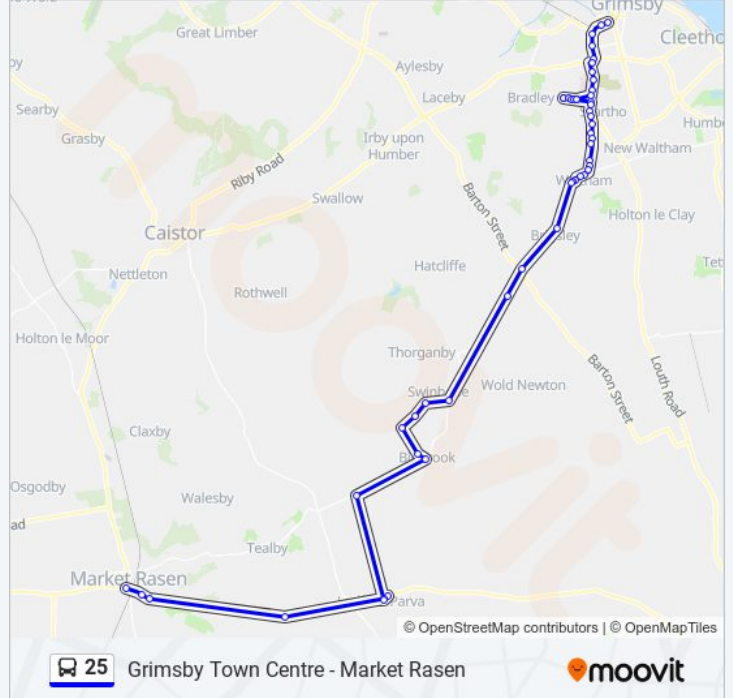

**Direction:** Grimsby

**Stops:** 50

**Trip Duration:** 80 min

**Line Summary:**

Station Road, Waltham

Veterinary Clinic, Waltham

Fairway, Waltham

Boundary Road, Scartho

Fenwick Road, Scartho

Caspian Crescent, Scartho

Caspian Crescent, Scartho

Fenwick Road, Scartho

Finsbury Drive, Scartho

Wren Crescent, Scartho

Conyers Avenue, Scartho

Edge Avenue, Scartho

St Helens Avenue, Scartho

Sutcliffe Avenue, Nuns Corner

Eastwood Avenue, Nuns Corner

Grimsby Institute, Nuns Corner

Westlands Avenue, Bargate

Pelham Road, Bargate

Yarborough Hotel, Grimsby

Riverhead Exchange, Grimsby

Grimsby Town Centre - Market Rasen

**Direction: Market Rasen**

49 stops

[VIEW LINE SCHEDULE](#)

Riverhead Exchange, Grimsby

**25 bus Time Schedule**

Market Rasen Route Timetable:

Sunday Not Operational