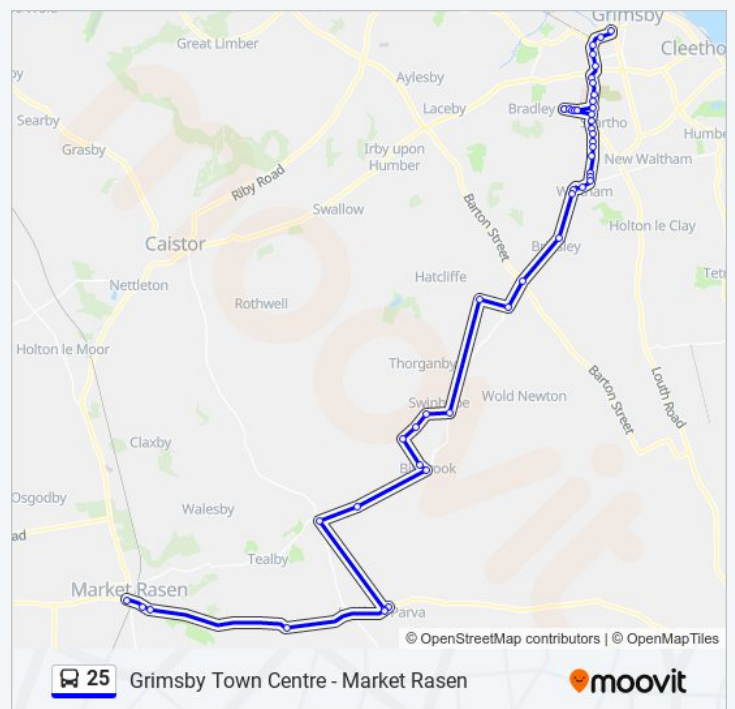

**Direction:** Grimsby

**Stops:** 50

**Trip Duration:** 80 min

**Line Summary:**

Station Road, Waltham

Veterinary Clinic, Waltham

Fairway, Waltham

Boundary Road, Scartho

Crossways, East Ravendale

Priory Farm, West Ravendale

Tuesday	13:30
Wednesday	Not Operational
Thursday	Not Operational
Friday	13:30
Saturday	Not Operational

**25 bus Info**

**Direction:** Market Rasen

**Stops:** 49

**Trip Duration:** 80 min

**Line Summary:**

Swinhope Road, Swinhope

Kingsmead Caravan Park, Swinhope

York Road, Brookenby

Cumberland Terrace, Brookenby

Orford Road, Binbrook

Bus Shelter, Binbrook

Telephone Box, Kirmond Le Mire

Bully Hill Crossroads, Kirmond Le Mire

Playing Field Lane, Ludford

Junction With Magna Mile, Ludford

Playing Field Lane, Ludford

Sixhills Road, North Willingham

De Aston School, Market Rasen