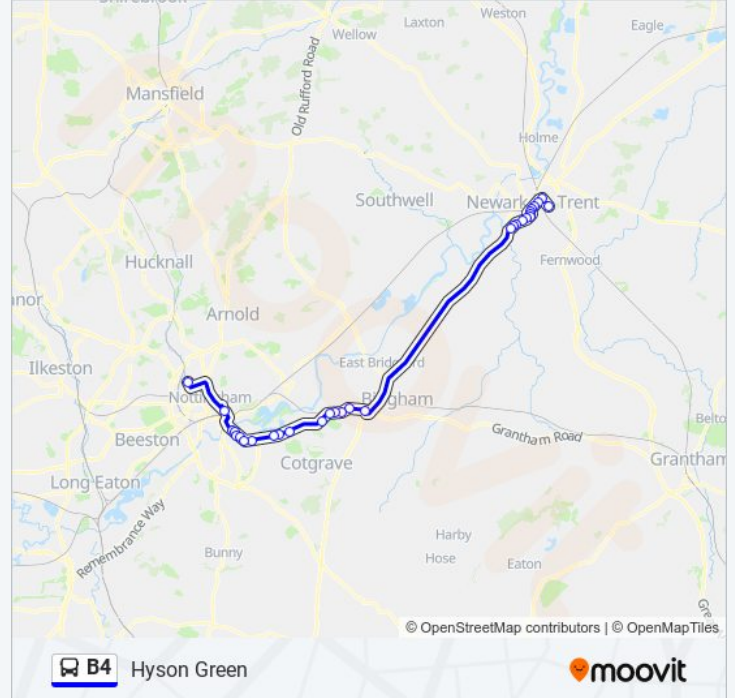

### B4 bus Info

**Direction:** Hyson Green

**Stops:** 30

**Trip Duration:** 60 min

**Line Summary:**

Gamston Lock, Gamston  
 Priory Road, West Bridgford  
 Radcliffe Road, West Bridgford  
 Mabel Grove, West Bridgford  
 Trevelyan Road, West Bridgford  
 Trent Boulevard, Lady Bay  
 Lower Eldon Street, Sneinton (Sn23)  
 Selhurst Street, Hyson Green (Hg04)

**Direction: Newark**

33 stops

[VIEW LINE SCHEDULE](#)

Asda, Hyson Green (Hg07)  
 Lower Eldon Street, Sneinton (Sn14)  
 Trent Boulevard, Lady Bay  
 Trevelyan Road, West Bridgford  
 Mabel Grove, West Bridgford  
 Radcliffe Road, West Bridgford  
 Priory Road, West Bridgford  
 Radcliffe Road, Gamston  
 Gamston Lock, Gamston  
 Bassingfield Lane, Holme Pierrepont  
 Service Station, Holme Pierrepont  
 Holme House, Holme Pierrepont  
 Cropwell Road, Radcliffe on Trent  
 Woodside Road, Radcliffe Harlequin  
 Northfield Avenue, Radcliffe Harlequin  
 Grantham Road, Upper Saxondale  
 Henson Lane, Upper Saxondale  
 Saxondale Island, Saxondale Village

**Line Summary:**

The Ivies, Newark

The Maltsters, Newark

Dorner Avenue, Newark

Boundary Road, Newark

Princes Street, Newark

Health Centre, Newark

Lombard Street, Newark