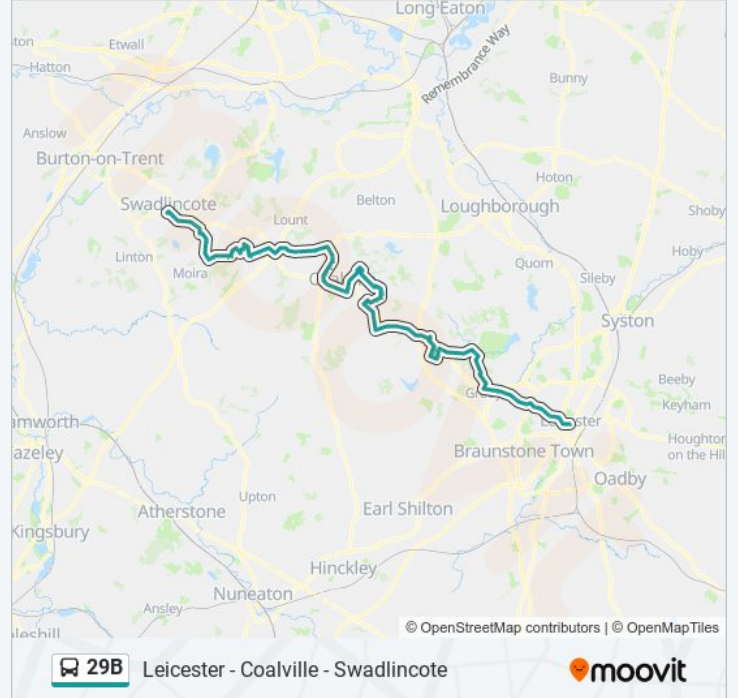

Holywell Avenue, Ashby-De-La-Zouch

Market Street, Ashby-De-La-Zouch

Market Street, Ashby-De-La-Zouch

North Street, Ashby-De-La-Zouch

School, Ashby-De-La-Zouch

Birch Road, Ashby-De-La-Zouch

The Cedars, Coleorton

The Moor, Coleorton

George Inn, Coleorton

Nottingham Road, Swannington

Peggs Green, Swannington

Windmill Hill, Swannington

Jeffcoats Lane, Swannington

Manor Farm, Swannington

Burton Lane, Swannington

Spring Lane, Swannington

New Close, Swannington

Railway, Swannington

Hoo Ash, Swannington

Swannington Road, Coalville

Belmont Drive, Coalville

Ravenstone Road, Coalville

Snibston Colliery Park, Coalville

Memorial Square, Coalville

Family Centre, Coalville

Car Dealership, Coalville

Albert Road, Coalville

Methodist Church, Whitwick

Ferrers Road, Whitwick

George Street, Whitwick

Rossllyn Road, Whitwick

Petersfield Road, Whitwick

Torrington Avenue, Whitwick