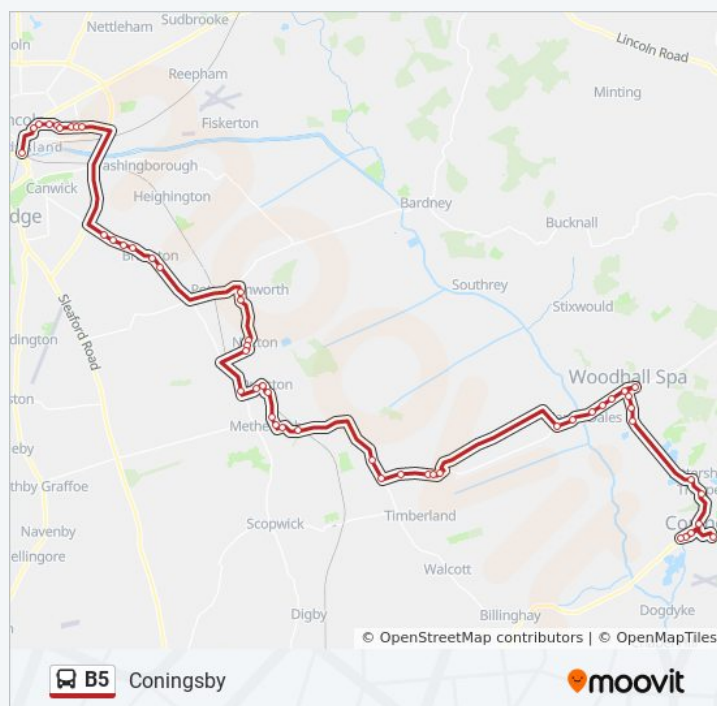

West Grove, Martin Moor

Mill Lane, Martin

Jubilee Close, Martin

Pound Road, Martin

New Road, Martin Dales

Church Road, Kirkstead Bridge

Mill Lane, Kirkstead Bridge

Abbey Lane, Woodhall Spa

Wentworth Way, Woodhall Spa

Came Court, Woodhall Spa

Woodhall Spa Hotel, Woodhall Spa

Long Avenue, Woodhall Spa

**Trip Duration: 70 min**  
**Line Summary:**

Gibson Court, Woodhall Spa

Abbey Lodge Inn, Kirkstead