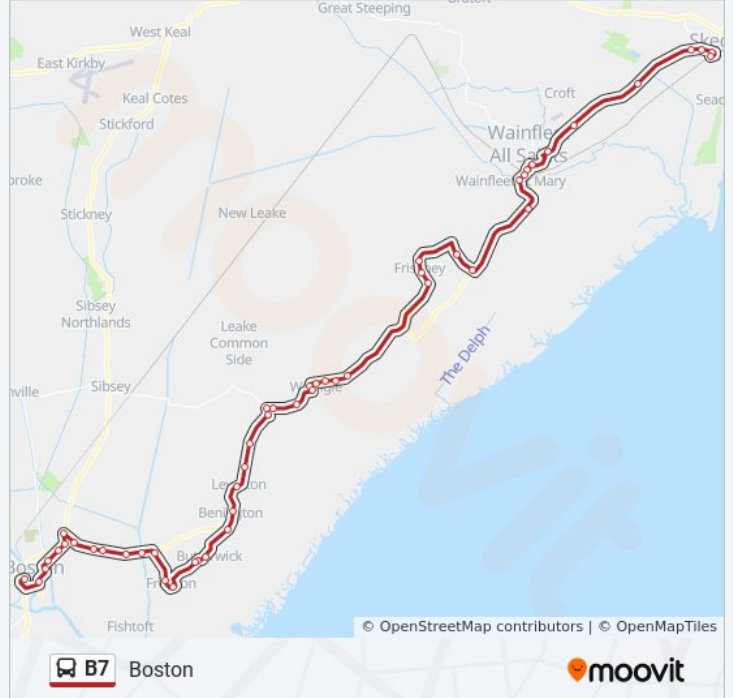

## B7 bus Info

**Direction:** Boston

**Stops:** 50

**Trip Duration:** 70 min

**Line Summary:**

- Angel Inn, Wrangle
- Bricklayers Arms Ph, Old Leake
- Summerfields, Old Leake
- St Mary's Church, Old Leake
- The Giles School, Old Leake
- Hampton Lane, Old Leake
- Sheepgate, Leverton
- Fire Station, Leverton
- The Admiral Nelson Ph, Benington
- Crowhall Lane, Benington
- Five Bells Inn, Butterwick
- The Evergreens, Butterwick
- Pinchbeck Road, Butterwick
- St James's Church, Freiston
- Kings Head Inn, Freiston
- Haltoft End Estate, Haltoft End
- Jolly Farmer Lane, Haltoft End
- Wythes Lane, Haltoft End
- Dobbies Garden Centre, Boston
- Ball House Ph, Boston
- Burton Inn, Boston
- Pilgrim Hospital, Boston
- Mill Inn, Boston
- Hospital Lane, Boston
- Bargate Bridge, Boston
- Foster Street, Boston
- Spayne Road, Boston
- Bus Station, Boston

**Direction: Old Leake**

27 stops

[VIEW LINE SCHEDULE](#)

Bus Station, Boston

**B7 bus Time Schedule**

Old Leake Route Timetable:

Sunday	Not Operational
Monday	2:45 PM

Boots, Boston

### B7 bus Info

**Direction:** Old Leake

**Stops:** 27

**Trip Duration:** 35 min

**Line Summary:**