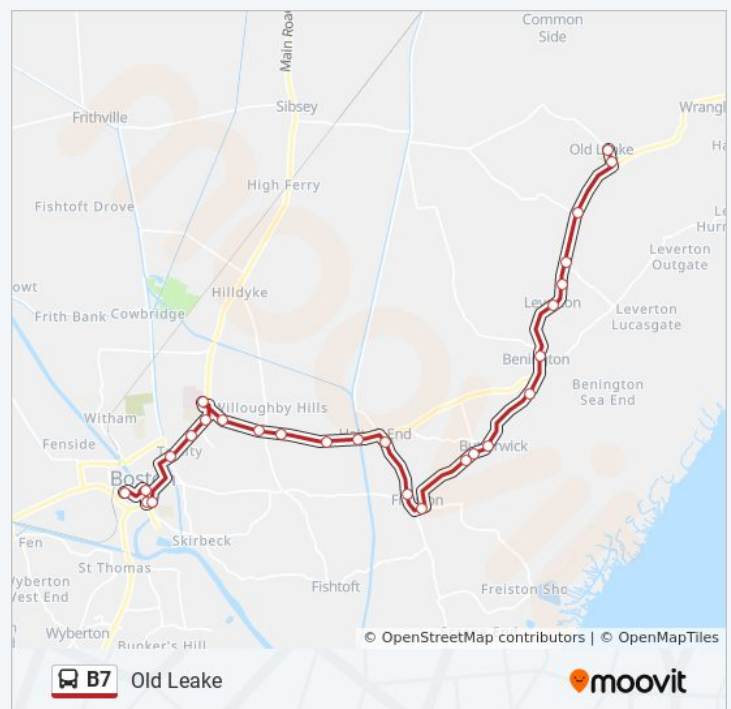

### B7 bus Info

**Direction:** Old Leake

**Stops:** 27

**Trip Duration:** 35 min

**Line Summary:**

### Direction: Skegness

52 stops

[VIEW LINE SCHEDULE](#)

Bus Station, Boston

Boots, Boston

Greyfriars Surgery, Boston