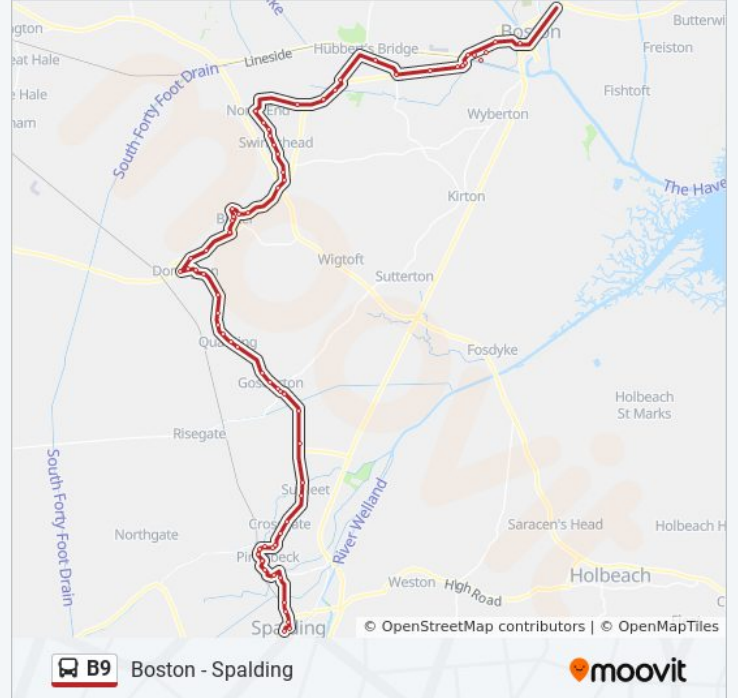

Pumping Station, Donington

Cowley Secondary School, Donington

Market Place, Donington

Malting Lane, Donington

Church Street, Northorpe

Browntoft Lane, Northorpe

Donington Road, Bicker

Drury Lane, Bicker

St Mary's Church, Swineshead

King John's Road, Swineshead

Cole's Lane, Swineshead

Tarry Hill, Swineshead

Golden Cross Ph, Swineshead

Hardwick Plot Lane, Baythorpe

Fenhouses Drove, Kirton Holme

Kirton Holme Road, Kirton Holme

Sykemouth Drove, Kirton Holme

The Orchards, Hubberts Bridge

Four Cross Roads Ph, Bakers Bridge

Fen Road, Bakers Bridge

Hammer & Pincers Ph, Boston

Oldrids, Boston

Wyberton High Bridge, Boston

Footpath To Arundel Crescent, Boston

Rosebery Avenue, Boston

The Minstrels, Boston

Bus Station, Boston

Boots, Boston

High School For Girls, Boston

Direction: Donington

33 stops

[VIEW LINE SCHEDULE](#)