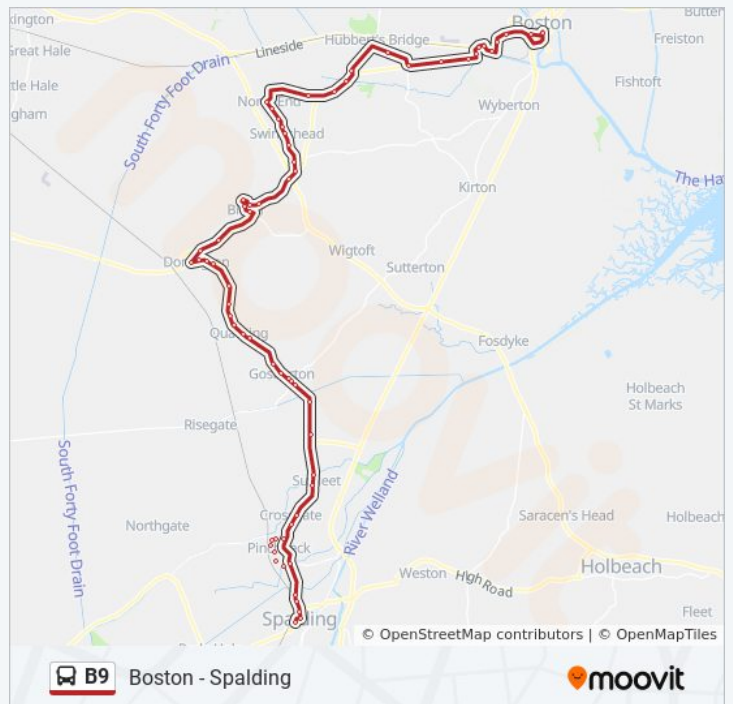

Direction: Spalding

67 stops

[VIEW LINE SCHEDULE](#)

- High School For Girls, Boston
- Bus Station, Boston
- Boots, Boston
- The Minstrels, Boston
- Rosebery Avenue, Boston
- Footpath To Arundel Crescent, Boston
- Wyberton High Bridge, Boston
- Oldrids, Boston
- Westbridge Road, Boston
- Fen Road, Bakers Bridge
- Four Cross Roads Ph, Bakers Bridge
- The Orchards, Hubberts Bridge
- Sykemouth Drove, Kirton Holme
- Kirton Holme Road, Kirton Holme
- Fenhouses Drove, Kirton Holme
- Hardwick Plot Lane, Baythorpe
- Golden Cross Ph, Swineshead
- Tarry Hill, Swineshead
- Cole's Lane, Swineshead
- King John's Road, Swineshead
- St Mary's Church, Swineshead
- Bullens Lane, Swineshead
- High Green, Swineshead
- Bentley's Garage, Swineshead
- Bicker Bar Hotel, Bicker Bar
- Donington Road Junction, Bicker
- War Memorial, Bicker

B9 bus Time Schedule

Spalding Route Timetable:

Sunday	Not Operational
Monday	6:45 AM - 3:40 PM
Tuesday	6:45 AM - 3:40 PM
Wednesday	6:45 AM - 3:40 PM
Thursday	6:45 AM - 3:40 PM
Friday	6:45 AM - 4:00 PM
Saturday	Not Operational

B9 bus Info

Direction: Spalding

Stops: 67

Trip Duration: 70 min

Line Summary: