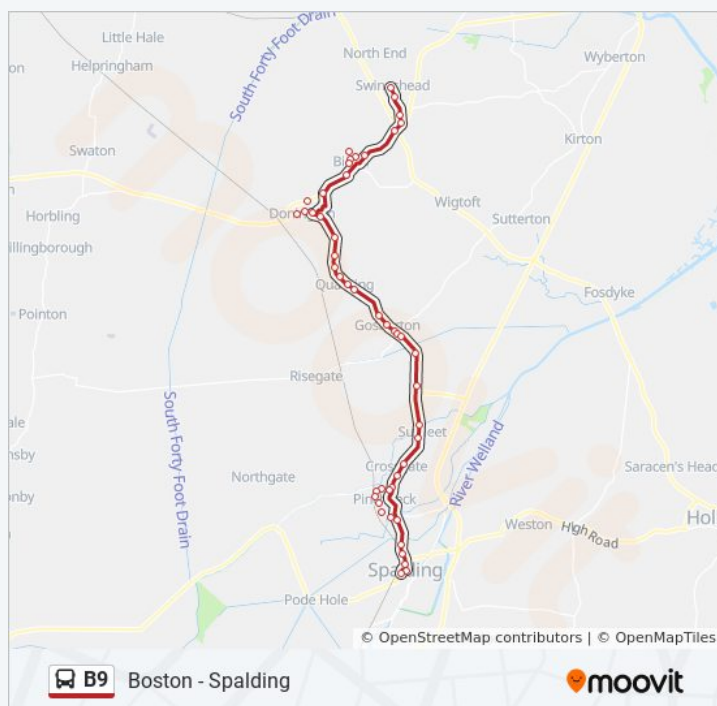

Pumping Station, Donington

Cowley Secondary School, Donington

Market Place, Donington

Malting Lane, Donington

Church Street, Northorpe

Browntoft Lane, Northorpe

Donington Road, Bicker

Drury Lane, Bicker

Vine House, Bicker

Browntoft Lane, Northorpe

Church Street, Northorpe

Malting Lane, Donington

Market Place, Donington

Direction: Pinchbeck

8 stops

[VIEW LINE SCHEDULE](#)

Stops: 38

Trip Duration: 40 min

Line Summary:

182 Main Road, Quadring

Crane Bridge, Quadring

Crossgate, Quadring

Washdike Lane, Donington

Pumping Station, Donington