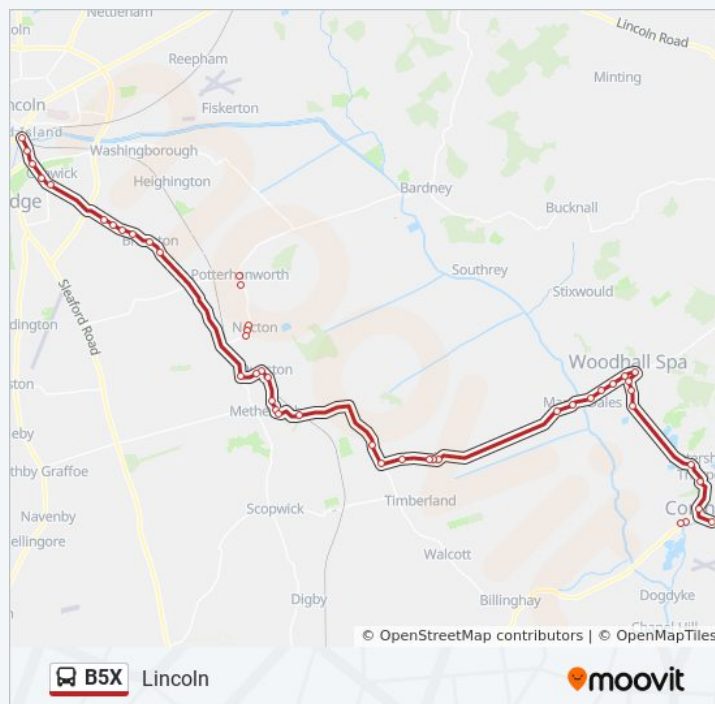

Mill Lane, Martin

Jubilee Close, Martin

Pound Road, Martin

New Road, Martin Dales

Church Road, Kirkstead Bridge

Mill Lane, Kirkstead Bridge

Abbey Lane, Woodhall Spa

Wentworth Way, Woodhall Spa

Mill Lane, Kirkstead Bridge

Church Road, Kirkstead Bridge

New Road, Martin Dales

Pound Road, Martin

Jubilee Close, Martin

Mill Lane, Martin

West Grove, Martin Moor

Westmoor Farm, Martin Moor

Branston Hall, Branston

B5X bus Info

Direction: Lincoln

Stops: 47

Trip Duration: 61 min

Line Summary:

Park View Avenue, Branston

Woodview Nursing Home, Branston

Ashfield Cottage Farm, Branston

Mill Lodge, Canwick

Heighington Road, Canwick

Canwick Road Cemetery, Lincoln

Ripon Street, Lincoln

Central Bus Station, Lincoln

B5X bus time schedules and route maps are available in an offline PDF at moovitapp.com. Use the [Moovit App](#) to see live bus times, train schedule or subway schedule, and step-by-step directions for all public transit in East Midlands.