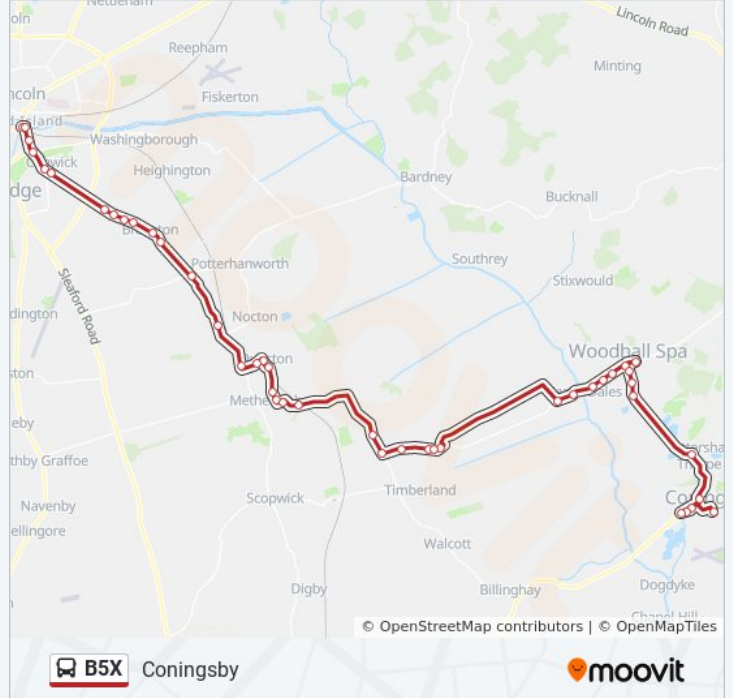

Direction: Coningsby

45 stops

[VIEW LINE SCHEDULE](#)

- Central Bus Station, Lincoln
- Siemens, Lincoln
- Ripon Street, Lincoln
- Canwick Road Cemetery, Lincoln
- Heighington Road, Canwick
- Mill Lodge, Canwick
- Ashfield Cottage Farm, Branston
- Woodview Nursing Home, Branston
- Park View Avenue, Branston
- Branston Hall, Branston
- Station Road, Branston
- 99 Sleaford Road, Branston
- Village Lane End, Potterhanworth
- Wellhead Lane, Nocton
- Lincoln Road, Dunston
- Railway Bridge, Dunston
- Village Hall, Dunston
- The Terrace, Dunston
- Kings Road, Metheringham
- Methodist Church, Metheringham
- The Lincolnshire Poacher Ph, Metheringham
- Railway Station, Metheringham

Mill Lane, Martin

Jubilee Close, Martin

Pound Road, Martin

New Road, Martin Dales

Church Road, Kirkstead Bridge

Mill Lane, Kirkstead Bridge

Abbey Lane, Woodhall Spa

Wentworth Way, Woodhall Spa

Came Court, Woodhall Spa

Woodhall Spa Hotel, Woodhall Spa

Long Avenue, Woodhall Spa

Gibson Court, Woodhall Spa

Abbey Lodge Inn, Kirkstead

North Road, Tattershall Thorpe

Blue Bell Ph, Tattershall Thorpe

Abbey Close, Tattershall

The Black Horse Ph, Tattershall

Bus Shelter, Tattershall

Cromwell Place, Tattershall

Interchange Shelter, Coningsby

Direction: Lincoln

47 stops

[VIEW LINE SCHEDULE](#)

Interchange Shelter, Coningsby