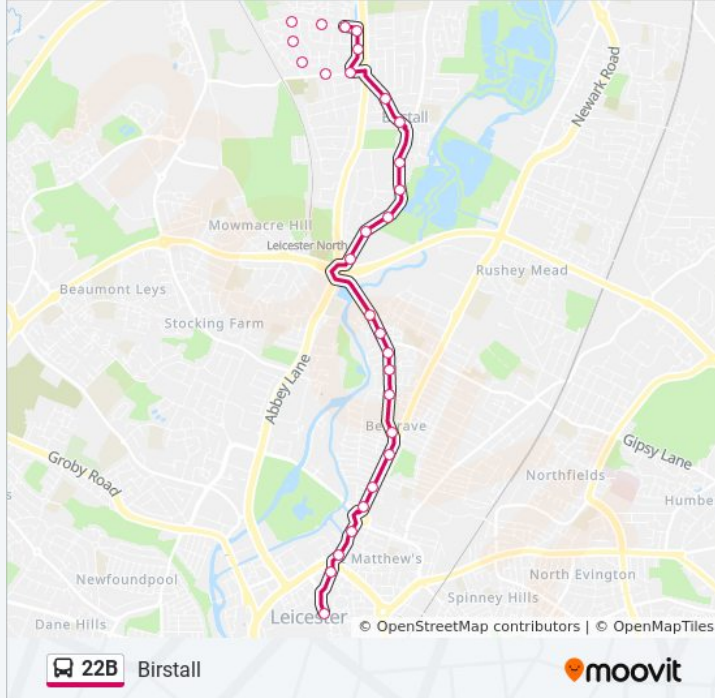

Donaldson Road, Belgrave

Law Street, Belgrave

Ellis Avenue, Belgrave

Shaftesbury Avenue, Belgrave

Shirley Street, Belgrave

Victoria Road North, Belgrave

Bath Street, Belgrave

New Bridge, Belgrave

## 22B bus Info

**Direction:** Birstall

**Stops:** 29

**Trip Duration:** 20 min

**Line Summary:**

Sandgate Avenue, Birstall  
 Denegate Avenue, Birstall  
 Highgate Avenue, Birstall  
 Westgate Avenue, Birstall  
 Queensgate Drive, Birstall  
 Ambergate Drive, Birstall  
 Poplar Avenue, Birstall

**Direction: Leicester**

27 stops

[VIEW LINE SCHEDULE](#)

Sandgate Avenue, Birstall  
 Denegate Avenue, Birstall  
 Highgate Avenue, Birstall  
 Westgate Avenue, Birstall  
 Queensgate Drive, Birstall  
 Ambergate Drive, Birstall  
 Poplar Avenue, Birstall  
 The Wayne Way, Birstall  
 Wanlip Avenue, Birstall  
 Garden Centre, Birstall  
 Church Hill, Birstall  
 Acorn Close, Birstall  
 Sports Ground, Birstall  
 Kilby Avenue, Birstall  
 East Road, Birstall  
 New Bridge, Belgrave  
 Bath Street, Belgrave  
 Victoria Road North, Belgrave

**22B bus Info**

**Direction:** Leicester

**Stops:** 27

**Trip Duration:** 30 min

**Line Summary:**

Shirley Street, Belgrave

Shaftesbury Avenue, Belgrave

Ellis Avenue, Belgrave