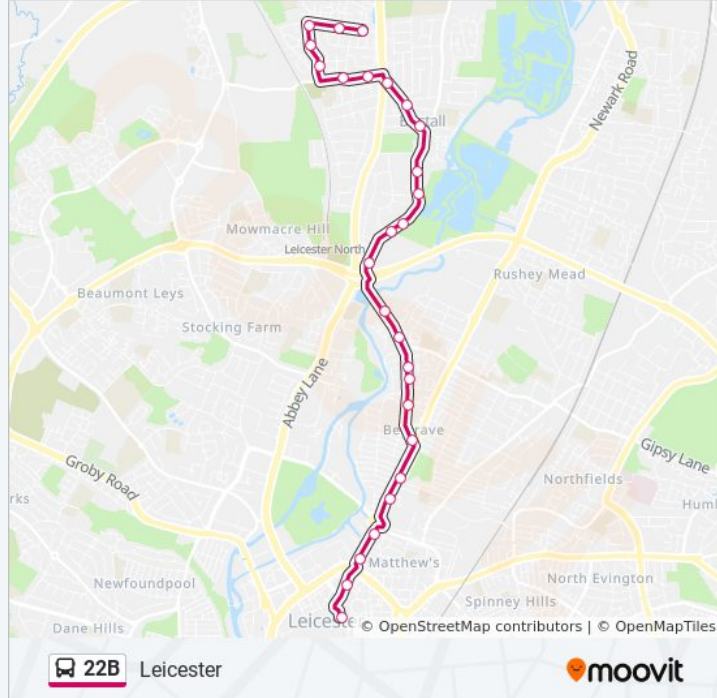

## 22B bus Info

**Direction:** Birstall

**Stops:** 29

**Trip Duration:** 20 min

**Line Summary:**

Sandgate Avenue, Birstall  
 Denegate Avenue, Birstall  
 Highgate Avenue, Birstall  
 Westgate Avenue, Birstall  
 Queensgate Drive, Birstall  
 Ambergate Drive, Birstall  
 Poplar Avenue, Birstall

**Direction: Leicester**

27 stops

[VIEW LINE SCHEDULE](#)

Sandgate Avenue, Birstall  
 Denegate Avenue, Birstall  
 Highgate Avenue, Birstall  
 Westgate Avenue, Birstall  
 Queensgate Drive, Birstall  
 Ambergate Drive, Birstall  
 Poplar Avenue, Birstall  
 The Wayne Way, Birstall  
 Wanlip Avenue, Birstall  
 Garden Centre, Birstall  
 Church Hill, Birstall  
 Acorn Close, Birstall  
 Sports Ground, Birstall  
 Kilby Avenue, Birstall  
 East Road, Birstall  
 New Bridge, Belgrave  
 Bath Street, Belgrave  
 Victoria Road North, Belgrave

**22B bus Info**

**Direction:** Leicester

**Stops:** 27

**Trip Duration:** 30 min

**Line Summary:**

Shirley Street, Belgrave

Shaftesbury Avenue, Belgrave

Ellis Avenue, Belgrave

Brandon Street, Belgrave

Dysart Way, Belgrave

Leicester College, Belgrave

George Street, Leicester

Orchard Street, Leicester

Haymarket Bus Station, Leicester

22B bus time schedules and route maps are available in an offline PDF at [moovitapp.com](https://moovitapp.com). Use the [Moovit App](#) to see live bus times, train schedule or subway schedule, and step-by-step directions for all public transit in East Midlands.