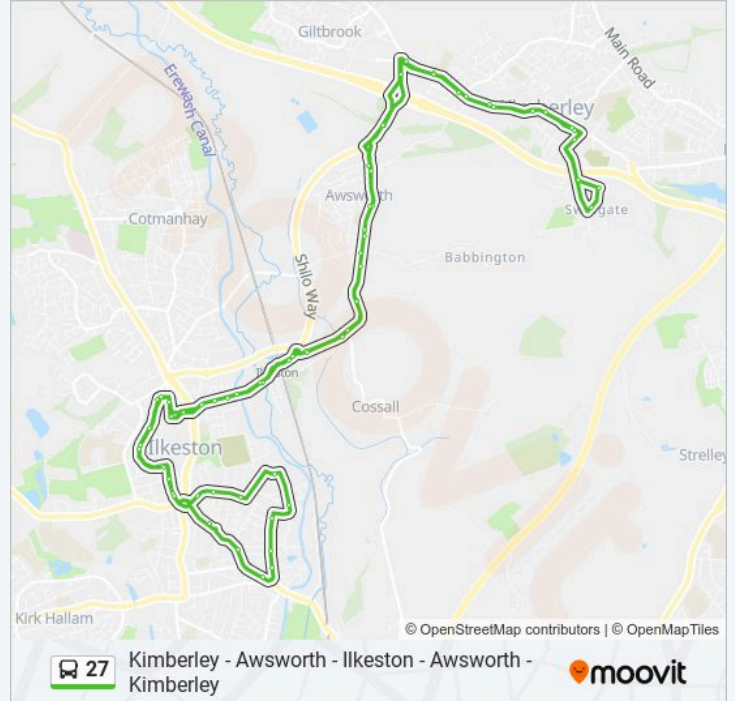

**27 bus Info**

**Direction:** Swingate

**Stops:** 68

**Trip Duration:** 59 min

**Line Summary:**

Wood Street, Ilkeston

Albion Street, Ilkeston

Bath Street, Ilkeston

Health Centre, Ilkeston

Market Place, Ilkeston

New Lawn Road, Ilkeston

Jackson Avenue, Ilkeston

Lord Haddon Road, Ilkeston

Pelham Street, Ilkeston

Bath Street, Ilkeston

Taylor Street, Ilkeston

Canal Stret, Ilkeston

Waterside Retail Park, Ilkeston

Ilkeston Railway Station, Ilkeston

Soloman Road, Cossall Marsh

Church Lane, Cossall Marsh

Awsworth Lane, Cossall Marsh

Newtons Lane, Awsworth

Middleton Street, Awsworth