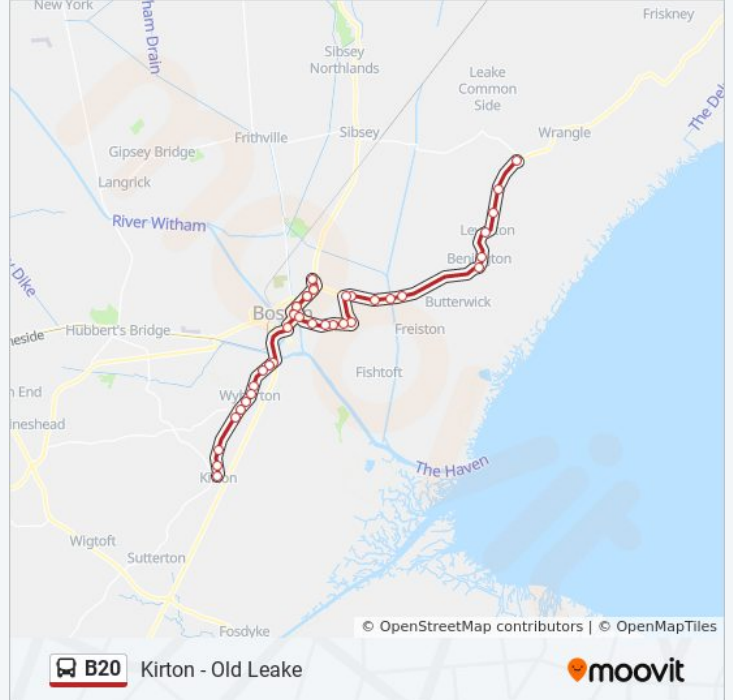

### Direction: Kirton

30 stops

[VIEW LINE SCHEDULE](#)

- The Giles School, Old Leake
- Hampton Lane, Old Leake
- Sheepgate, Leverton
- Fire Station, Leverton
- The Admiral Nelson Ph, Benington
- Butterwick Road, Butterwick
- The Castle Inn, Haltoft End
- Jolly Farmer Lane, Haltoft End
- Wythes Lane, Haltoft End
- Dobbies Garden Centre, Boston
- Rochford Tower Lane, Boston
- Camelot Gardens, Boston
- 164 Eastwood Road, Boston
- Meridian Close, Boston
- Lyn Ellis Close, Boston
- 156 Freiston Road, Boston
- Richmond House, Boston
- Foster Street, Boston
- Spayne Road, Boston
- St Thomas Church, Boston
- St Thomas Drive, Boston
- Hunters Creek, Boston

### B20 bus Info

**Direction:** Kirton

**Stops:** 30

**Trip Duration:** 49 min

**Line Summary:**

Tytton Lane West, Wyberton  
 Delfield Road, Wyberton  
 Pincushion Inn, Wyberton  
 Ralphs Lane, Wyberton  
 Millfield Lane West, Frampton  
 Middlegate Road, Frampton  
 Woodlands Court, Kirton  
 Post Office, Kirton

**Direction: Old Leake**

30 stops

[VIEW LINE SCHEDULE](#)

Post Office, Kirton  
 Woodlands Court, Kirton  
 Middlegate Road, Frampton  
 Millfield Lane West, Frampton  
 Ralphs Lane, Wyberton  
 Pincushion Inn, Wyberton  
 Delfield Road, Wyberton  
 Tytton Lane West, Wyberton  
 Hunters Creek, Boston  
 St Thomas Drive, Boston  
 St Thomas Church, Boston  
 Quakers Lane, Boston  
 Foster Street, Boston  
 156 Freiston Road, Boston  
 Lyn Ellis Close, Boston  
 Meridian Close, Boston  
 164 Eastwood Road, Boston  
 Camelot Gardens, Boston

**Direction:** Old Leake

**Stops:** 30

**Trip Duration:** 50 min

**Line Summary:**

Rochford Tower Lane, Boston

Dobbies Garden Centre, Boston

Wythes Lane, Haltoft End

Jolly Farmer Lane, Haltoft End