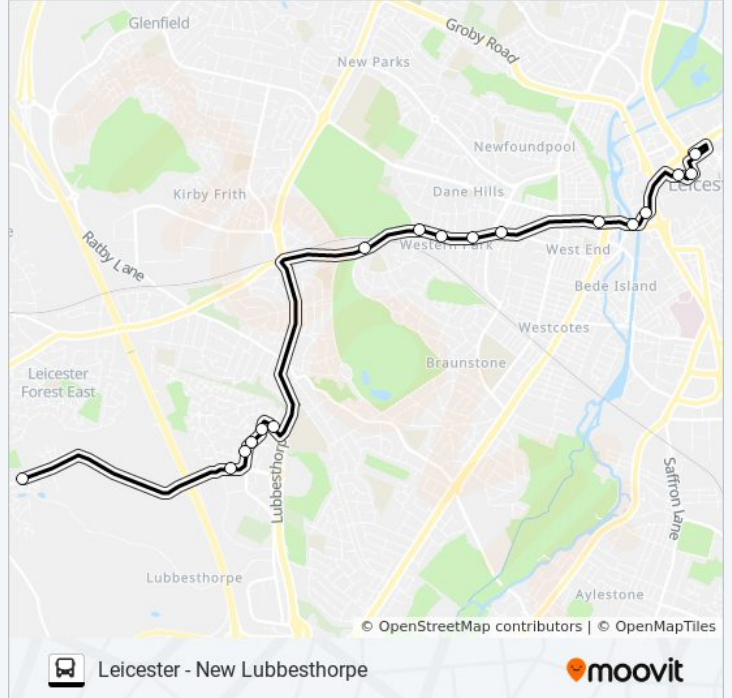

### Direction: Leicester

20 stops

[VIEW LINE SCHEDULE](#)

Primary School, New Lubbesthorpe

Murby Way, Thorpe Astley

Owen Close, Thorpe Astley

Sherrard Way, Thorpe Astley

Heawood Way, Thorpe Astley

St Nicholas Circle, Leicester

Welford Place, Leicester

Tower Street, Leicester

Nelson Mandela Park, Leicester

Station Street, Leicester

Charles Street, Leicester

St Margaret's Bus Station, Leicester

### NOVUS DIRECT bus Info

**Direction:** Leicester

**Stops:** 20

**Trip Duration:** 27 min

**Line Summary:**

**Direction: New Lubbesthorpe**

17 stops

[VIEW LINE SCHEDULE](#)

**NOVUS DIRECT bus Info**

**Direction:** New Lubbesthorpe

**Stops:** 17

**Trip Duration:** 22 min

**Line Summary:**

NOVUS DIRECT bus time schedules and route maps are available in an offline PDF at [moovitapp.com](https://moovitapp.com). Use the [Moovit App](#) to see live bus times, train schedule or subway schedule, and step-by-step directions for all public transit in East Midlands.