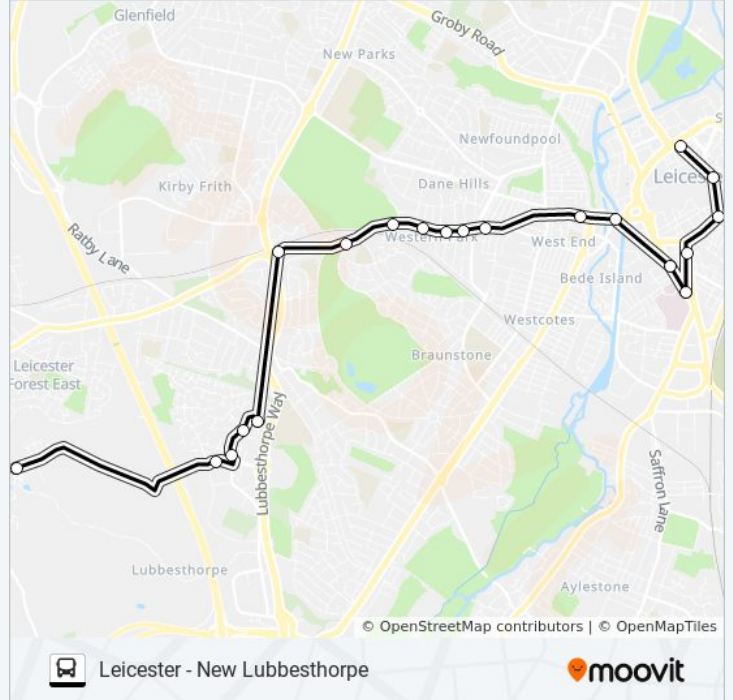

### NOVUS DIRECT bus Info

**Direction:** Leicester

**Stops:** 20

**Trip Duration:** 27 min

**Line Summary:**

**Direction: New Lubbesthorpe**

17 stops

[VIEW LINE SCHEDULE](#)

- St Margaret's Bus Station, Leicester
- St Nicholas Circle, Leicester
- West Bridge
- Tudor Road, West Bridge
- Mostyn Street, West End
- Frampton Avenue, Western Park
- Dovelands School, Western Park
- Sunnycroft Road, Western Park
- Western Park
- Braunstone Leisure Centre, Braunstone
- Braunstone Way, Leicester
- Foxon Way, Thorpe Astley
- Sherrard Way, Thorpe Astley
- Owen Close, Thorpe Astley
- Murby Way, Thorpe Astley
- Primary School, New Lubbesthorpe
- Primary School, New Lubbesthorpe

**NOVUS DIRECT bus Time Schedule**

New Lubbesthorpe Route Timetable:

Sunday	5:44 AM - 10:25 PM
Monday	5:45 AM - 11:20 PM
Tuesday	5:45 AM - 11:20 PM
Wednesday	5:45 AM - 11:20 PM
Thursday	5:45 AM - 11:20 PM
Friday	5:45 AM - 11:20 PM
Saturday	5:45 AM - 11:20 PM

**NOVUS DIRECT bus Info**

**Direction:** New Lubbesthorpe

**Stops:** 17

**Trip Duration:** 22 min

**Line Summary:**

NOVUS DIRECT bus time schedules and route maps are available in an offline PDF at [moovitapp.com](https://moovitapp.com). Use the [Moovit App](#) to see live bus times, train schedule or subway schedule, and step-by-step directions for all public transit in East Midlands.