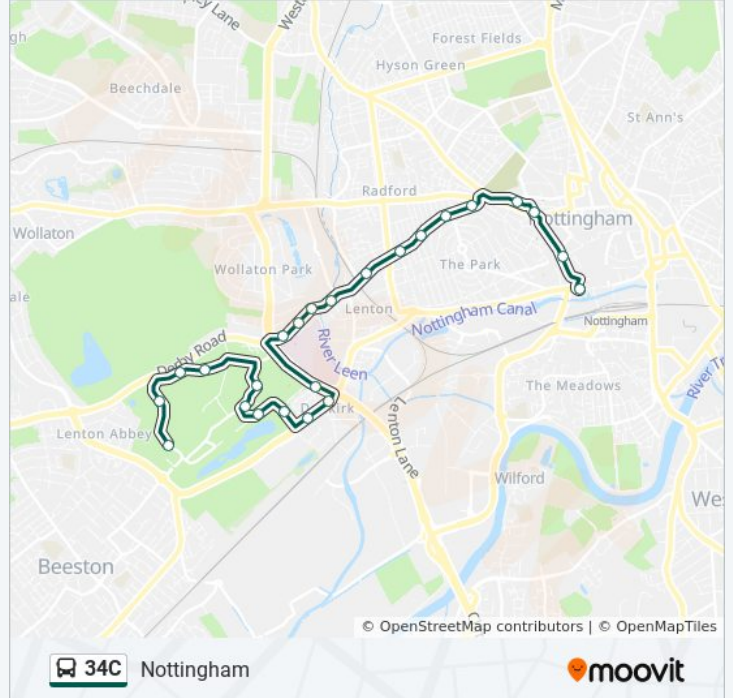

Greenfield Street, Nottingham University Main
Campus (Un51)

Lace Street, Dunkirk (Un05)

University East Entrance, Dunkirk (Qm01)

Qmc Main Entrance, Queens Medical Centre
(Qm02)

Qmc, Queens Medical Centre (Qm03)

34C bus Info

Direction: Nottingham

Stops: 23

Trip Duration: 28 min

Line Summary:

Seely Road, Lenton (Le06)

Canning Circus (Cc05)

Wollaton Street, Nottingham

Tollhouse Hill, Nottingham

Maid Marian Way, Nottingham

Broadmarsh, Nottingham

Direction: Nottingham University Main Campus

24 stops

[VIEW LINE SCHEDULE](#)

Broadmarsh, Nottingham

Popham Street, Nottingham