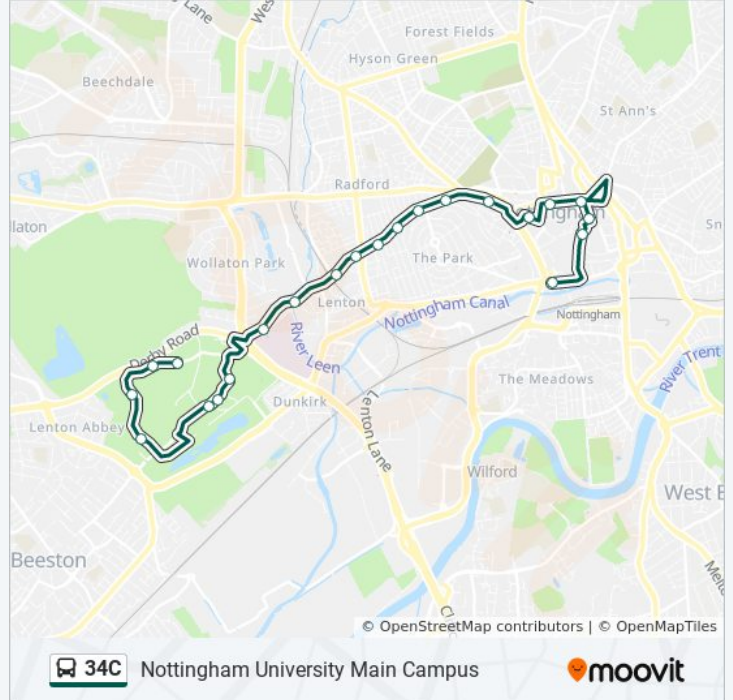

Campus (Un31)

Portland Hill, Nottingham University Main
Campus (Un36)

Union Shop, Nottingham University Main Campus
(Un32)

Lenton Grove, Nottingham University Main
Campus (Un47)

East Midlands Conference Centre, Nottingham
University Main Campus (Un48)

Derby Hall, Nottingham University Main Campus
(Un49)

Lincoln Hall, Nottingham University Main Campus
(Un50)

34C bus time schedules and route maps are available in an offline PDF at moovitapp.com. Use the [Moovit App](#) to see live bus times, train schedule or subway schedule, and step-by-step directions for all public transit in East Midlands.

[About Moovit](#) • [MaaS Solutions](#) • [Supported Countries](#) • [Mooviter Community](#)

© 2024 Moovit - All Rights Reserved

Check Live Arrival Times