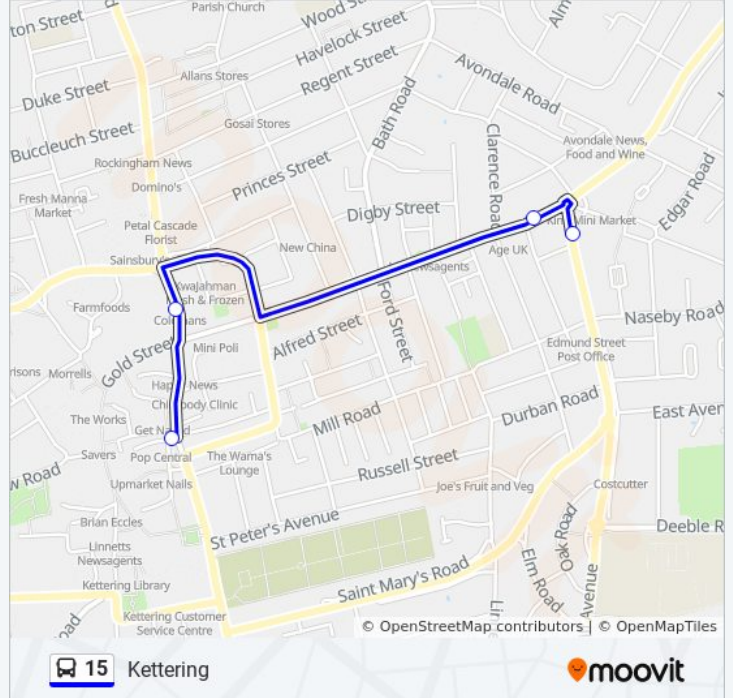

15 bus Info
Direction: Corby
Stops: 32
Trip Duration: 41 min
Line Summary:

Grays Drive, Stanion

Little Stanion Primary School, Stanion

Clarendon Close, Stanion

Epping Road, Stanion

The Grove, Corby Village

St John the Baptist's Church, Corby Village

St James Road, Corby Village

St Marks Road, Corby Village

Burghley Drive, Exeter

George Street, Corby

Direction: Kettering

4 stops

[VIEW LINE SCHEDULE](#)

15 bus Info

Direction: Kettering

Stops: 4

Trip Duration: 7 min

Line Summary:

Direction: Kettering

29 stops

[VIEW LINE SCHEDULE](#)

15 bus Info

Direction: Kettering

Stops: 29

Trip Duration: 42 min

Line Summary:

The Woodlands, Geddington
Magdalene Close, Geddington
West Street, Geddington
Queen Street, Geddington
Post Office, Weekley
Ivy Road, Kettering
The Buccleuch Ph, Kettering
Ford Street, Kettering
William Knibb Centre, Kettering
School Lane, Kettering
Bus Interchange, Kettering