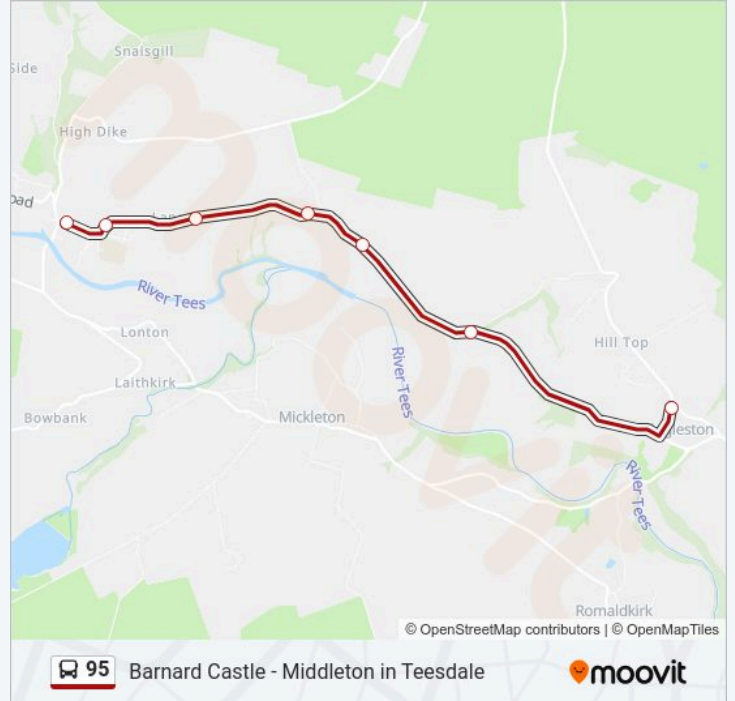

95 bus Info

Direction: Barnard Castle

Stops: 21

Trip Duration: 30 min

Line Summary:

Direction: Eggleston

7 stops

[VIEW LINE SCHEDULE](#)

95 bus Time Schedule

Eggleston Route Timetable:

Sunday	Not Operational
Monday	19:20
Tuesday	19:20
Wednesday	19:20
Thursday	19:20
Friday	19:20
Saturday	Not Operational

95 bus Info

Direction: Eggleston

Stops: 7

Trip Duration: 7 min

Line Summary:

Direction: Middleton In Teesdale

27 stops

[VIEW LINE SCHEDULE](#)

- Teesdale School Bus Park, Barnard Castle
- Prospect Place, Barnard Castle
- Bede Road, Barnard Castle
- War Memorial, Barnard Castle
- Galgate - Stand B, Barnard Castle
- Market Place, Barnard Castle
- The Bank, Barnard Castle
- Deepdale Gardens, Startforth
- Gate, Lartington
- Old School House, Lartington
- Clock Tower, Lartington
- The Close, Cotherstone
- Marwood View, Cotherstone
- Red Lion, Cotherstone
- Fox And Hounds, Cotherstone
- Hollin Crescent, Romaldkirk
- Hunderthwaite Road End, Romaldkirk
- Kirk Inn, Romaldkirk

95 bus Info

Direction: Middleton In Teesdale

Stops: 27

Trip Duration: 28 min

Line Summary:

Egglestone Lane, Romaldkirk

Middle Green, Mickleton

Blacksmiths Arms, Mickleton