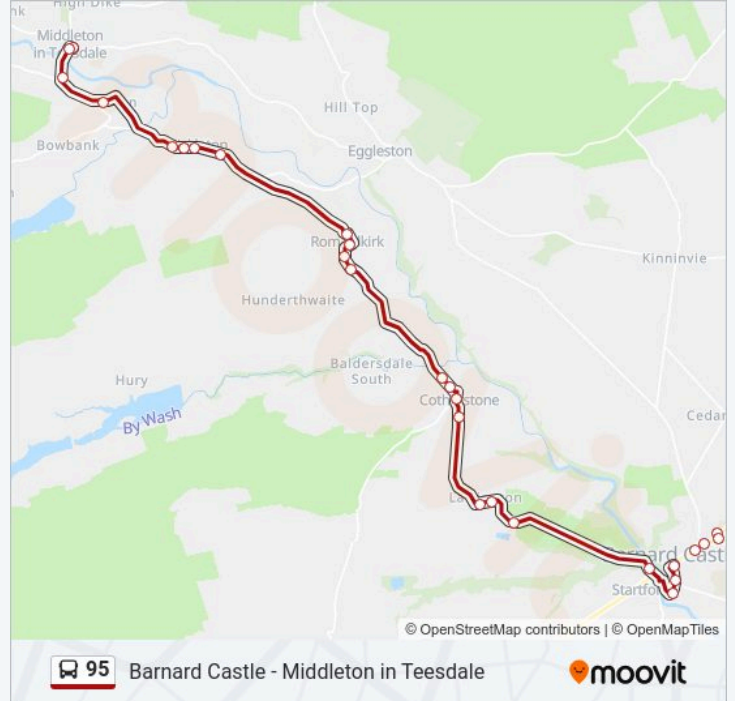

95 bus Info

Direction: Middleton In Teesdale

Stops: 27

Trip Duration: 28 min

Line Summary:

Egglestone Lane, Romaldkirk

Middle Green, Mickleton

Blacksmiths Arms, Mickleton

The Crown, Mickleton

West End, Mickleton

Lonton South Farm, Middleton In Teesdale

Rock Villa Road End, Middleton In Teesdale

Bridge Street, Middleton In Teesdale

Horsemarket, Middleton In Teesdale

95 bus time schedules and route maps are available in an offline PDF at moovitapp.com. Use the Moovit App to see live bus times, train schedule or subway schedule, and step-by-step directions for all public transit in North East and Cumbria.