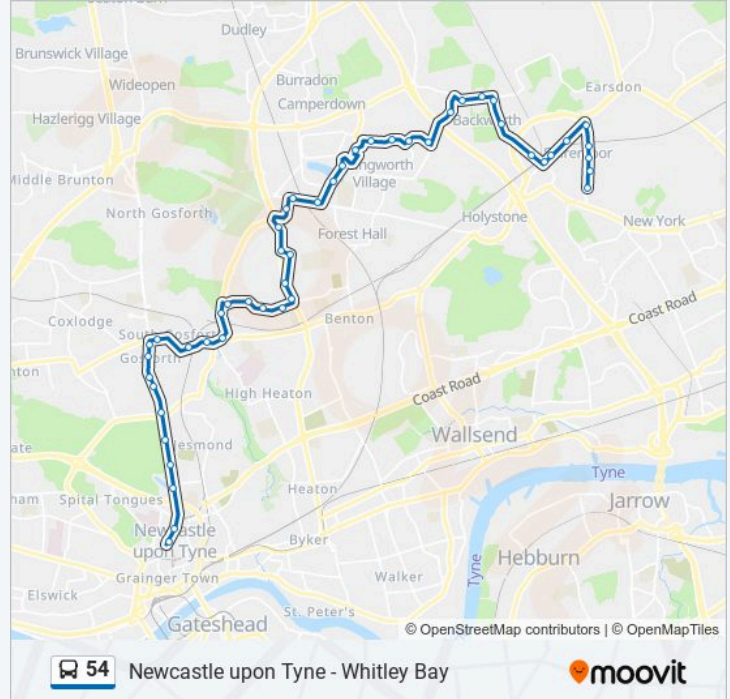

High Street - Ivy Road, Gosforth

Church Road - Rotherwell Road, Gosforth

Church Avenue-Church Road, South Gosforth

South Gosforth Roundabout, South Gosforth

South Gosforth Roundabout, South Gosforth

54 bus Time Schedule

Shiremoor Route Timetable:

Sunday	18:45
Monday	22:45
Tuesday	22:45
Wednesday	22:45
Thursday	22:45
Friday	22:45
Saturday	22:45

54 bus Info

Direction: Shiremoor

Stops: 48

Trip Duration: 43 min

Line Summary:

Salters Lane-Salters Bridge, Longbenton
 West Farm Avenue-Salters Lane, Longbenton
 West Farm Avenue-Monks Park Way, Longbenton
 West Farm Avenue - Blackfriars Way, Longbenton
 West Farm Avenue-Stoneleigh Avenue,
 Longbenton
 Benton Lane-Hollington Avenue, Longbenton
 Benton Lane-Myreside Place, Longbenton
 Quorum Park, Benton
 Quorum Park Entrance, Benton
 Benton Lane-Findus, West Moor
 Benton Lane-Westmoor Drive, West Moor
 Great Lime Road - Armstrong Drive, West Moor
 Great Lime Road-Blucher Road, West Moor
 Southgate-Norgas House, Killingworth
 Southgate-School, Killingworth
 Killingworth Bus Station, Killingworth
 East Bailey-Garth 20, Killingworth
 East Bailey - Garth 24, Killingworth
 Simonside Way-Cragside Gardens, Killingworth
 Simonside Way-Harwood Drive, Killingworth
 Killingworth Lane, Holywell
 Backworth Lane, Holywell
 Backworth, Holywell
 Station Road-Nursery, Holywell
 Station Road-Business Park, Backworth
 Station Road-Havelock Road, Backworth
 Earsdon Road-Station Road, Backworth
 Earsdon Road-Co-Operative Terrace, Shiremoor
 Earsdon Road-Middle School, Shiremoor
 Park Lane-Clara Avenue, Shiremoor
 Park Lane - Shiremoor Metro, Shiremoor
 Park Lane-Park Grove, Shiremoor

Park Lane-Brenkley Avenue, Shiremoor

Park Lane-Boundry Mills, Shiremoor

Direction: Whitley Bay

66 stops

[VIEW LINE SCHEDULE](#)

Haymarket Bus Station, Newcastle upon Tyne

Haymarket Barras Bridge, Newcastle upon Tyne