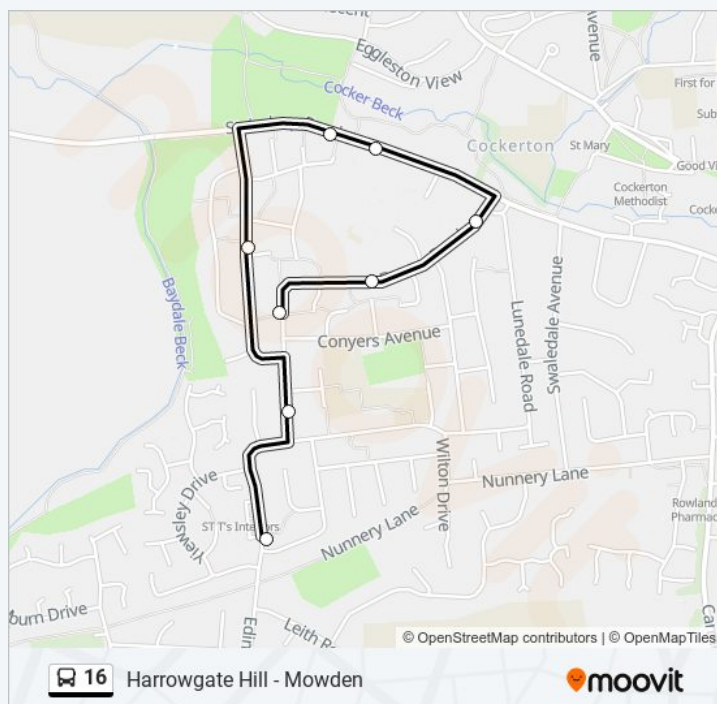

Direction: Mowden

8 stops

[VIEW LINE SCHEDULE](#)

Barnes Close, Mowden

Mowden Hall, Mowden

Mowden Hall Drive, Mowden

Boundary View, Mowden

Staindrop View, Mowden

Edgecombe Drive, Mowden

Chester Grove, Mowden

Mowden Shops, Mowden

16 bus Time Schedule

Mowden Route Timetable:

Sunday	Not Operational
Monday	Not Operational
Tuesday	14:52
Wednesday	14:52
Thursday	14:52
Friday	14:52
Saturday	Not Operational

16 bus Info

Direction: Mowden

Stops: 8

Trip Duration: 4 min

Line Summary:

Direction: West Park

47 stops

[VIEW LINE SCHEDULE](#)

16 bus Time Schedule

West Park Route Timetable:

Sunday	Not Operational
Monday	Not Operational

Glebe Road, Harrowgate Hill

Bay Tree Road, Harrowgate Hill

Harrowgate Hill Roundabout, Harrowgate Hill

Lowson Street, Harrowgate Hill