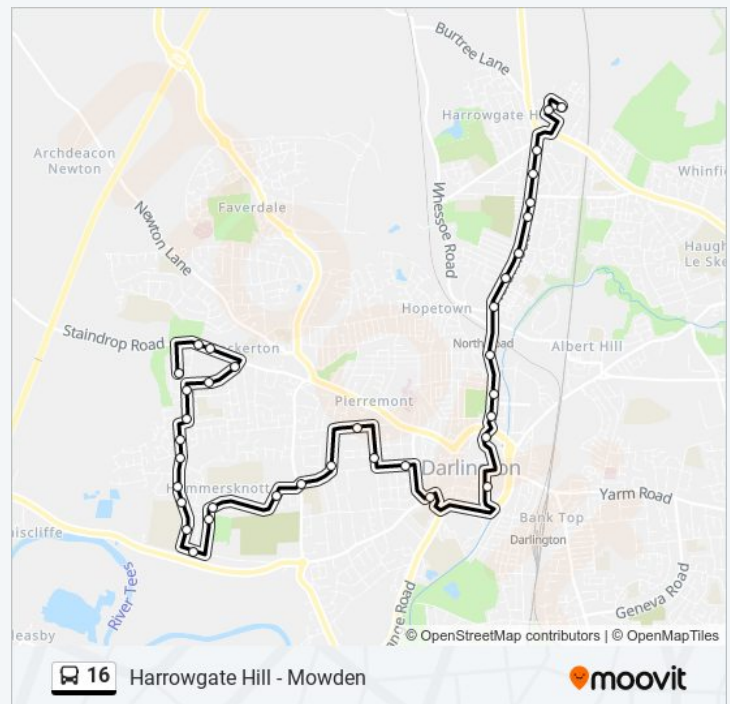

Abbey Road, West End

Abbey Junior School, West End

Brompton Walk, Hummersknott

Carroll Road, Hummersknott

Cemetery Lane, Hummersknott

Salutation Road, Hummersknott

Edinburgh Drive, Hummersknott

Holyrood Avenue, Hummersknott

16 bus Info

Direction: Mowden

Stops: 36

Trip Duration: 33 min

Line Summary:

Boundary View, Mowden

Staindrop View, Mowden

Edgecombe Drive, Mowden