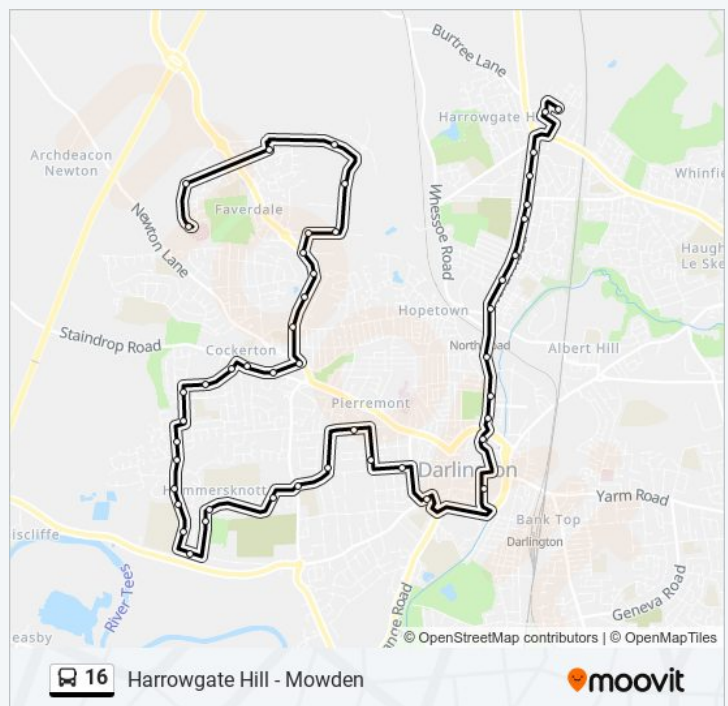

Direction: Harrowgate Hill

49 stops

[VIEW LINE SCHEDULE](#)

- West Park Hospital, West Park
- Holderness Drive, West Park
- High Grange
- Argos, Faverdale
- Aldi Distribution Centre, Faverdale
- Arriva Depot, Faverdale
- Faverdale Road, Faverdale
- Beck House, Faverdale
- Auckland Oval, Cockerton
- Laing Street, Cockerton
- Brinkburn Road, Cockerton
- Cockerton Library, Cockerton
- Compton Grove, Darlington
- Lunedale Road, Mowden
- Boundary View, Mowden
- Staindrop View, Mowden
- Edgecombe Drive, Mowden
- Chester Grove, Mowden
- Mowden Shops, Mowden
- Garthorne Avenue, Mowden
- Hanover Close, Mowden
- Edinburgh Drive, Hummersknott

16 bus Info

Direction: Harrowgate Hill

Stops: 49

Trip Duration: 30 min

Line Summary:

Salutation Road, Hummersknott

Cemetery Lane, Hummersknott

St Hild Close, Hummersknott

Thursday 15:21 - 16:22

Friday 15:21 - 16:22

Saturday 16:22

16 bus Info

Direction: West Park

Stops: 47

Trip Duration: 35 min

Line Summary: