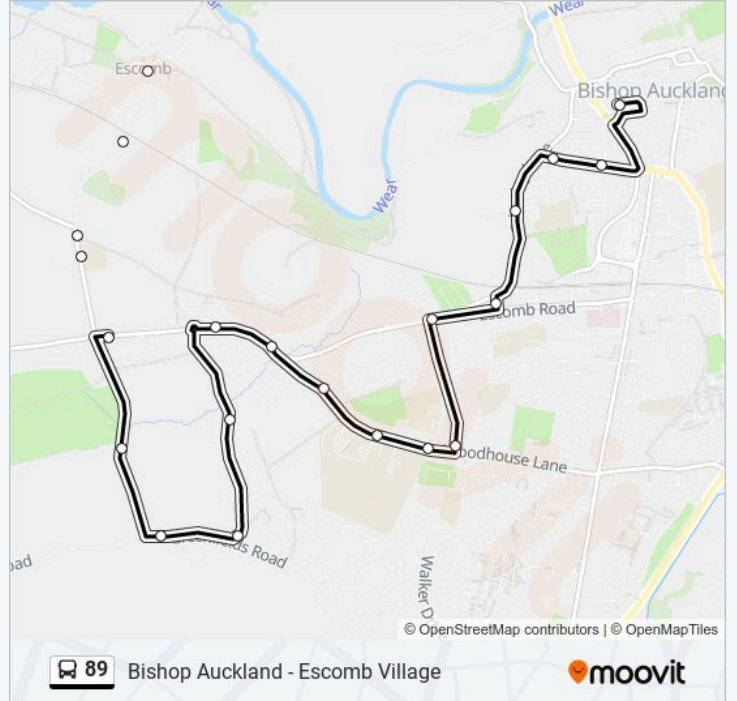

Direction: Bishop Auckland

20 stops

[VIEW LINE SCHEDULE](#)

- Saxon Church, Escomb Village
- Railway Bridge, Escomb Village
- Three Lane Ends, Escomb
- Primary School, Escomb
- Farm, Woodhouses
- Woodhouses Farm, Woodhouses
- Bedburn Drive, Greenfields Dene
- Rockingham Drive, Etherley Dene
- Etherley Lane - Violet Banks, Etherley Dene
- Masons Arms, Etherley Dene
- Rush Park, Bishop Auckland
- College, Bishop Auckland
- Woodhouse Lane Schools, Bishop Auckland
- Lambton Drive - Bowes Grove, Bishop Auckland
- Dene Hall Drive, Bishop Auckland
- Grove Road, Bishop Auckland
- Lindsay Street, Bishop Auckland
- Princes Street Top, Bishop Auckland
- Princes St - Gibbon St, Bishop Auckland
- Saddler Street Stand A, Bishop Auckland

89 bus Time Schedule

Bishop Auckland Route Timetable:

Day	Operational Hours
Sunday	Not Operational
Monday	08:46 - 17:17
Tuesday	08:46 - 17:17
Wednesday	08:46 - 17:17
Thursday	08:46 - 17:17
Friday	08:46 - 17:17
Saturday	08:46 - 13:16

89 bus Info

Direction: Bishop Auckland

Stops: 20

Trip Duration: 19 min

Line Summary:

Direction: Escomb Village

19 stops

[VIEW LINE SCHEDULE](#)

- Saddler Street Stand A, Bishop Auckland
- Newgate St Methodist Ch, Bishop Auckland
- Newgate Street - Medical Centre, Bishop Auckland
- Rail Station - Stop Nr Morrisons, Bishop Auckland
- Princes St - Gibbon St, Bishop Auckland
- Etherley Lane - Clinic, Bishop Auckland
- Lindsay Street, Bishop Auckland
- Grove Road, Bishop Auckland
- Lambton Drive - Bowes Grove, Bishop Auckland
- Woodhouse Lane Schools, Bishop Auckland
- College, Bishop Auckland
- Rush Park, Bishop Auckland
- Masons Arms, Etherley Dene
- Croftside, Etherley Dene
- Four Lane Ends, Etherley Dene
- Primary School, Escomb
- Three Lane Ends, Escomb
- Railway Bridge, Escomb Village