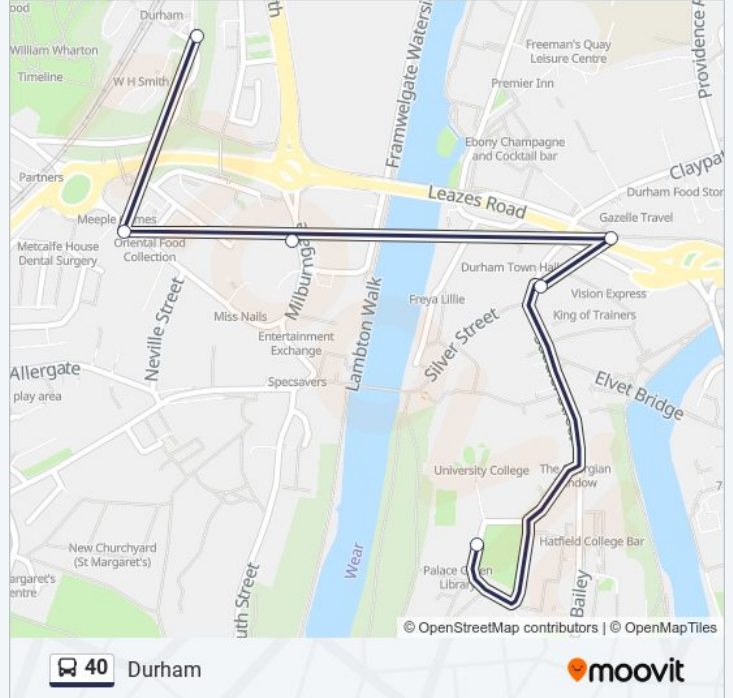

 40

Durham

Get The App

The 40 bus line (Durham) has 2 routes. For regular weekdays, their operation hours are:

(1) Durham: 08:27 - 17:07(2) Durham: 09:57 - 17:17

Use the Moovit App to find the closest 40 bus station near you and find out when is the next 40 bus arriving.

Direction: Durham

6 stops

[VIEW LINE SCHEDULE](#)

Railway Station, Durham

North Road Bethal Stand B, Durham

Millburngate Stand C, Durham

Leazes Rd - Underpass Stand A, Durham

Market Place, Durham

40 bus Info

Direction: Durham

Stops: 6

Trip Duration: 9 min

Line Summary:

Direction: Durham

4 stops

[VIEW LINE SCHEDULE](#)

40 bus Info

Direction: Durham

Stops: 4

Trip Duration: 9 min

Line Summary:

40 bus time schedules and route maps are available in an offline PDF at moovitapp.com. Use the Moovit App to see live bus times, train schedule or subway schedule, and step-by-step directions for all public transit in North East and Cumbria.