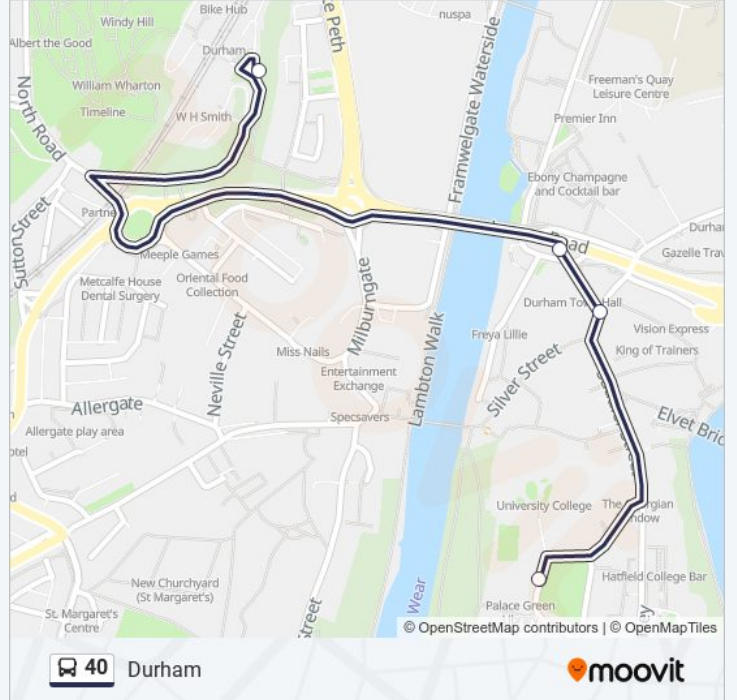

Direction: Durham

6 stops

[VIEW LINE SCHEDULE](#)

Railway Station, Durham

North Road Bethal Stand B, Durham

Millburngate Stand C, Durham

Leazes Rd - Underpass Stand A, Durham

Market Place, Durham

40 bus Info

Direction: Durham

Stops: 6

Trip Duration: 9 min

Line Summary:

Direction: Durham

4 stops

[VIEW LINE SCHEDULE](#)

Cathedral, Durham

Market Place, Durham

Leazes Road - Millburngate Bridge, Durham

Railway Station, Durham

40 bus Time Schedule

Durham Route Timetable:

Sunday	Not Operational
Monday	09:57 - 17:17
Tuesday	09:57 - 17:17
Wednesday	09:57 - 17:17
Thursday	09:57 - 17:17
Friday	09:57 - 17:17
Saturday	09:17 - 17:17

40 bus Info

Direction: Durham

Stops: 4

Trip Duration: 9 min

Line Summary:

40 bus time schedules and route maps are available in an offline PDF at moovitapp.com. Use the Moovit App to see live bus times, train schedule or subway schedule, and step-by-step directions for all public transit in North East and Cumbria.