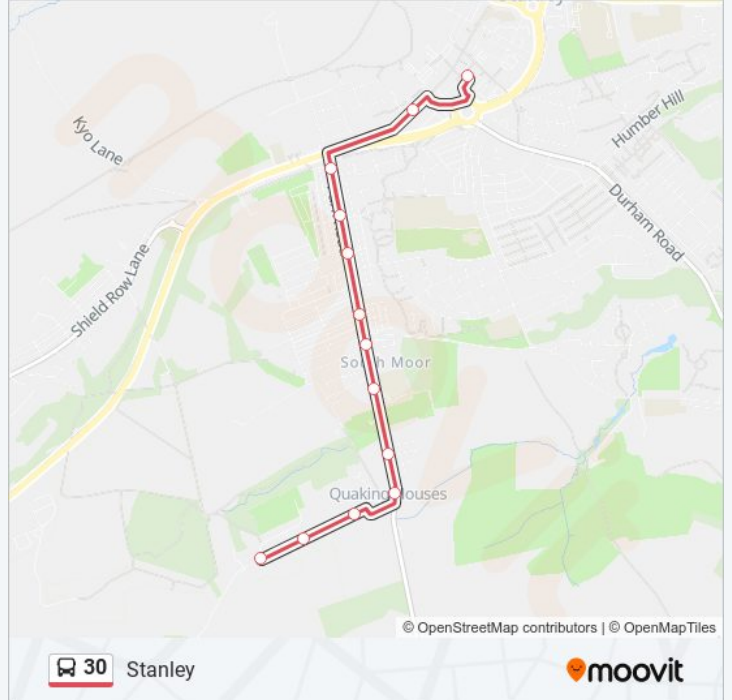

### Direction: Quaking Houses

14 stops

[VIEW LINE SCHEDULE](#)

Stanley Bus Station Stand J, Stanley

Arch - Park Road, South Moor

Park Road, South Moor

Rydal Avenue, South Moor

Arcadia, South Moor

### 30 bus Info

**Direction:** Quaking Houses

**Stops:** 14

**Trip Duration:** 8 min

**Line Summary:**

**Direction: Stanley**

13 stops

[VIEW LINE SCHEDULE](#)

- Woodside Terrace, Quaking Houses
- Third Street, Quaking Houses
- Fourth Street, Quaking Houses
- Road End, Quaking Houses
- Wardle Street, Quaking Houses
- Park Gates, South Moor
- Maple Street, South Moor
- Poplar Street, South Moor
- Rydal Avenue, South Moor
- Park Road, South Moor
- Arch - Park Road, South Moor
- Civic Hall, Stanley
- Stanley Bus Station Stand J, Stanley

**30 bus Info**

**Direction:** Stanley

**Stops:** 13

**Trip Duration:** 9 min

**Line Summary:**

30 bus time schedules and route maps are available in an offline PDF at [moovitapp.com](https://moovitapp.com). Use the Moovit App to see live bus times, train schedule or subway schedule, and step-by-step directions for all public transit in North East and Cumbria.