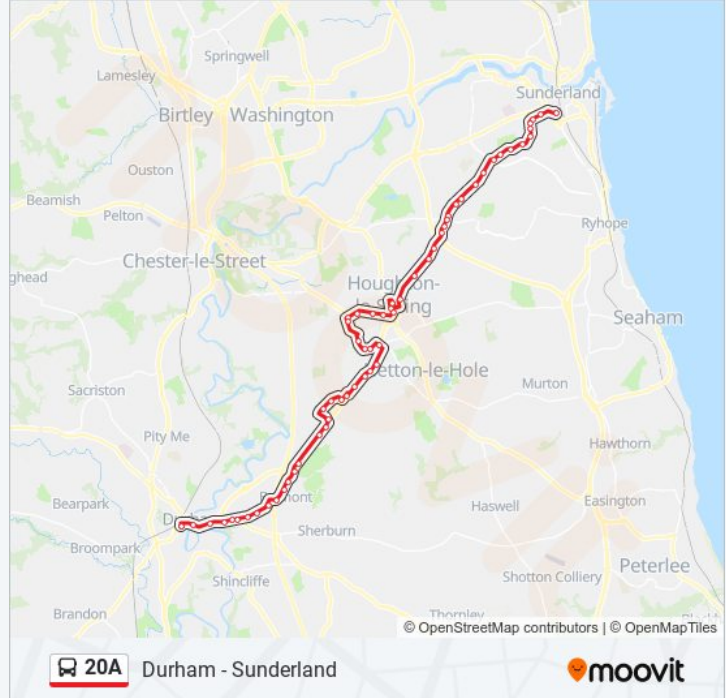

Direction: Durham

Stops: 59

Trip Duration: 52 min

Line Summary:

Houghton Cut Slip Road, Houghton-Le-Spring

Hillside Way, Houghton-Le-Spring

Houghton-Le-Spring, Houghton-Le-Spring

Houghton Le Spring, Houghton-Le-Spring

Durham Road-Cowley Crescent, East Rainton

Durham Road-Meadows Lane, East Rainton

Benridge Bank, West Rainton

Benridge Bank-The Meadows, West Rainton

South Street, West Rainton

School Avenue, West Rainton

Former Masons Arms, Rainton Gate

Travellers Rest, Gilesgate Moor

Hare And Hounds Veterinary Centre, Gilesgate Moor

Edward Street, Gilesgate Moor

Sunderland Road, Durham

Magdalene Street, Durham

Hild-Bede College, Durham

Leazes Road - Millburngate Bridge, Durham

20A bus Info

Direction: Sunderland

Stops: 58

Trip Duration: 49 min

Line Summary:

Durham Road-Corrighan Terrace, East Rainton

Durham Road - Lloyd Avenue, East Rainton

Durham Road-North Street, East Rainton