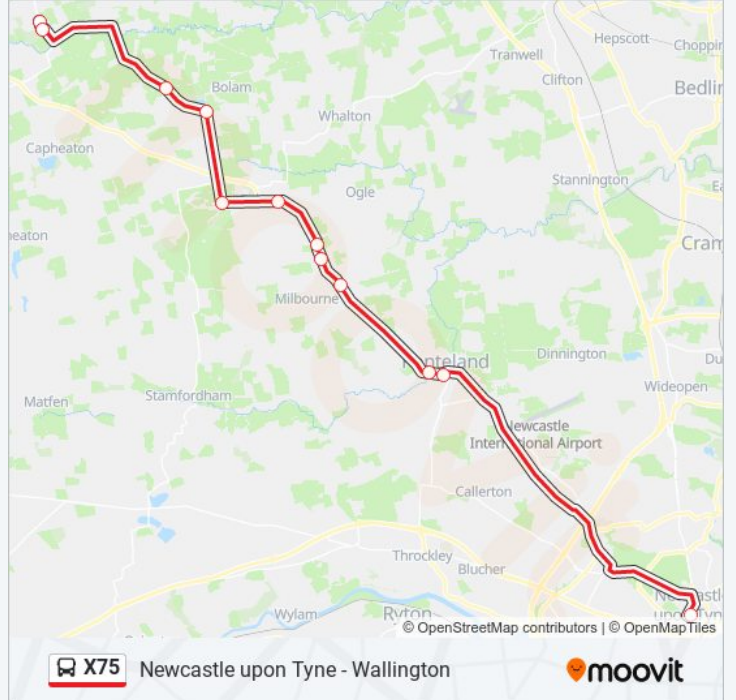

Newcastle upon Tyne - Wallington

Get The App

The X75 bus line (Newcastle upon Tyne - Wallington) has 2 routes. For regular weekdays, their operation hours are:
(1) Newcastle upon Tyne: 10:30 - 17:00(2) Wallington: 09:30 - 16:00
Use the Moovit App to find the closest X75 bus station near you and find out when is the next X75 bus arriving.

Direction: Newcastle upon Tyne

11 stops

[VIEW LINE SCHEDULE](#)

- Car Park, Wallington
- Craig Hall, Bolam West Houses
- Country Park, Bolam
- Belsay Hall, Belsay
- Red House, Belsay
- Nunhill Farm, Ogle
- The Highlander, Ogle
- Waggon Inn, Milbourne
- Ladywell Way, Ponteland
- Main Street, Ponteland
- Haymarket Bus Station, Newcastle upon Tyne

X75 bus Info

Direction: Newcastle upon Tyne

Stops: 11

Trip Duration: 54 min

Line Summary:

Direction: Wallington

12 stops

[VIEW LINE SCHEDULE](#)

X75 bus Info

Direction: Wallington

Stops: 12

Trip Duration: 54 min

Line Summary:

X75 bus time schedules and route maps are available in an offline PDF at moovitapp.com. Use the Moovit App to see live bus times, train schedule or subway schedule, and step-by-step directions for all public transit in North East and Cumbria.