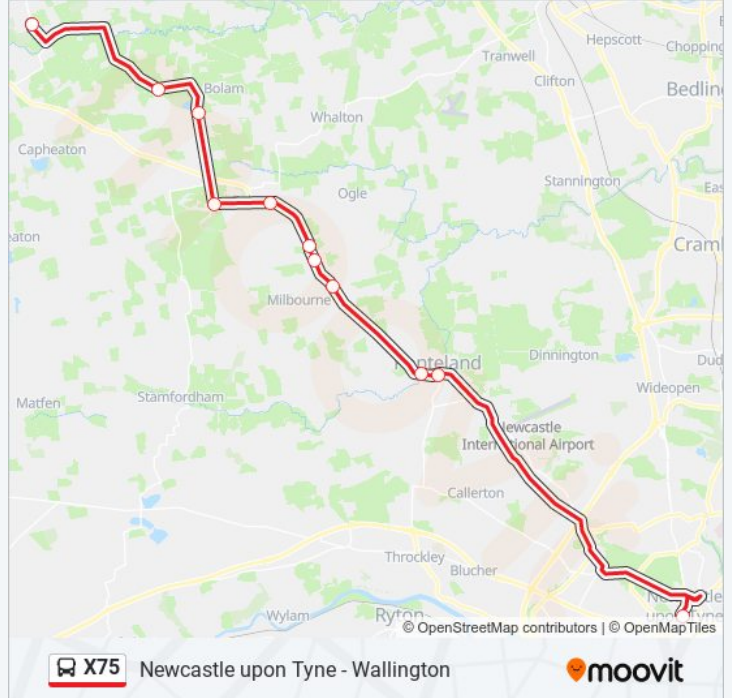

Newcastle upon Tyne - Wallington

Get The App

The X75 bus line (Newcastle upon Tyne - Wallington) has 2 routes. For regular weekdays, their operation hours are:
(1) Newcastle upon Tyne: 10:30 - 17:00(2) Wallington: 09:30 - 16:00
Use the Moovit App to find the closest X75 bus station near you and find out when is the next X75 bus arriving.

Direction: Newcastle upon Tyne

11 stops

[VIEW LINE SCHEDULE](#)

- Car Park, Wallington
- Craig Hall, Bolam West Houses
- Country Park, Bolam
- Belsay Hall, Belsay
- Red House, Belsay
- Nunhill Farm, Ogle
- The Highlander, Ogle
- Waggon Inn, Milbourne
- Ladywell Way, Ponteland
- Main Street, Ponteland
- Haymarket Bus Station, Newcastle upon Tyne

X75 bus Info

Direction: Newcastle upon Tyne

Stops: 11

Trip Duration: 54 min

Line Summary:

Direction: Wallington

12 stops

[VIEW LINE SCHEDULE](#)

X75 bus Info

Direction: Wallington

Stops: 12

Trip Duration: 54 min

Line Summary:

X75 bus time schedules and route maps are available in an offline PDF at moovitapp.com. Use the Moovit App to see live bus times, train schedule or subway schedule, and step-by-step directions for all public transit in North East and Cumbria.